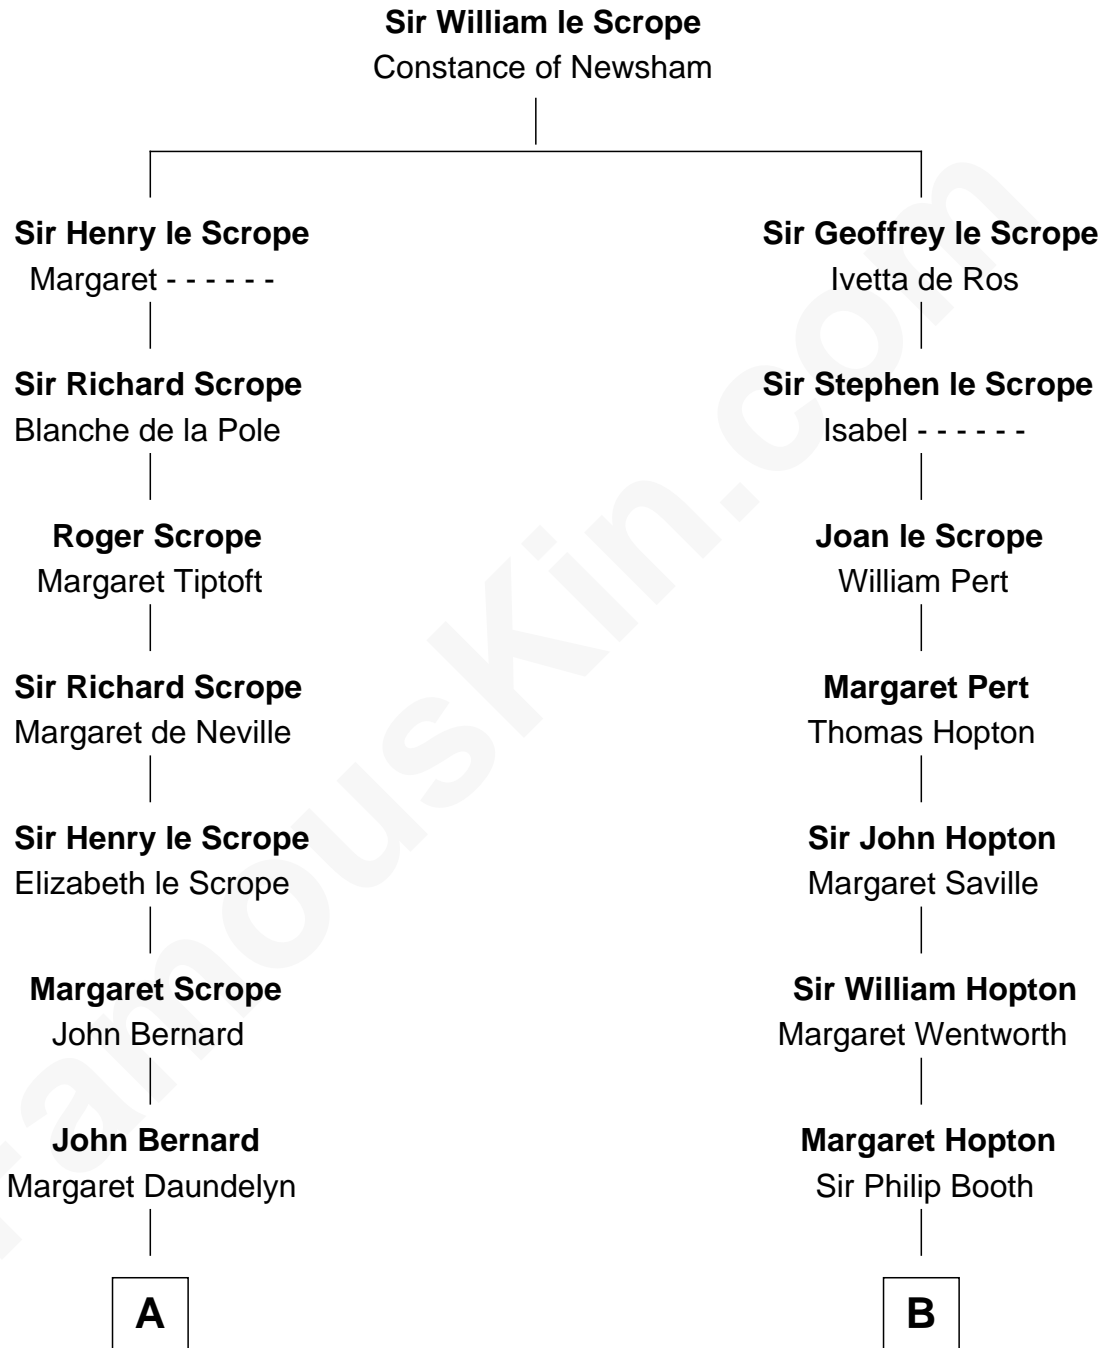

FamousKin.com
Relationship Chart of
Admiral Richard Byrd
Polar Explorer

17th cousin 1 time removed of

John Marshall
4th Chief Justice of the U.S. Supreme Court

C

Richard Evelyn Byrd
Eleanor Bolling Flood

Admiral Richard Byrd
Polar Explorer

FamousKin.com