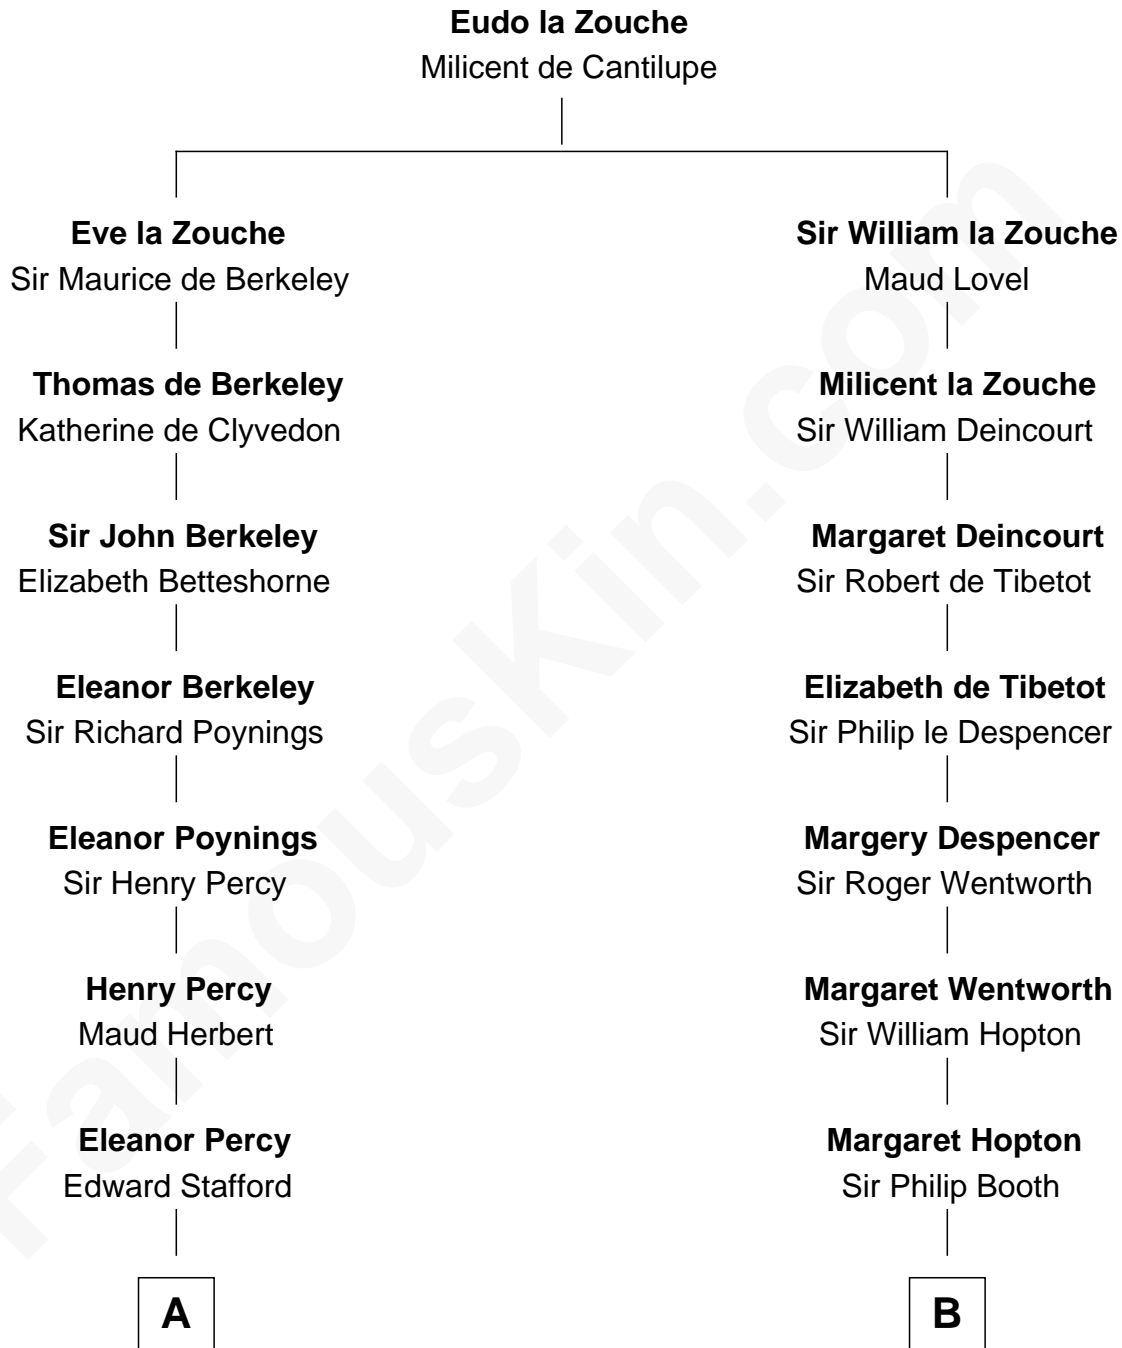

**FamousKin.com**  
**Relationship Chart of**  
**Admiral Richard Byrd**  
*Polar Explorer*

17th cousin 3 times removed of

**John Marshall**  
*4th Chief Justice of the U.S. Supreme Court*

**C**

Richard Evelyn Byrd

Anne Harrison

Col. William Byrd

Jane Meriwether Rivers

Richard Evelyn Byrd

Eleanor Bolling Flood

Admiral Richard Byrd

*Polar Explorer*

FamousKin.com