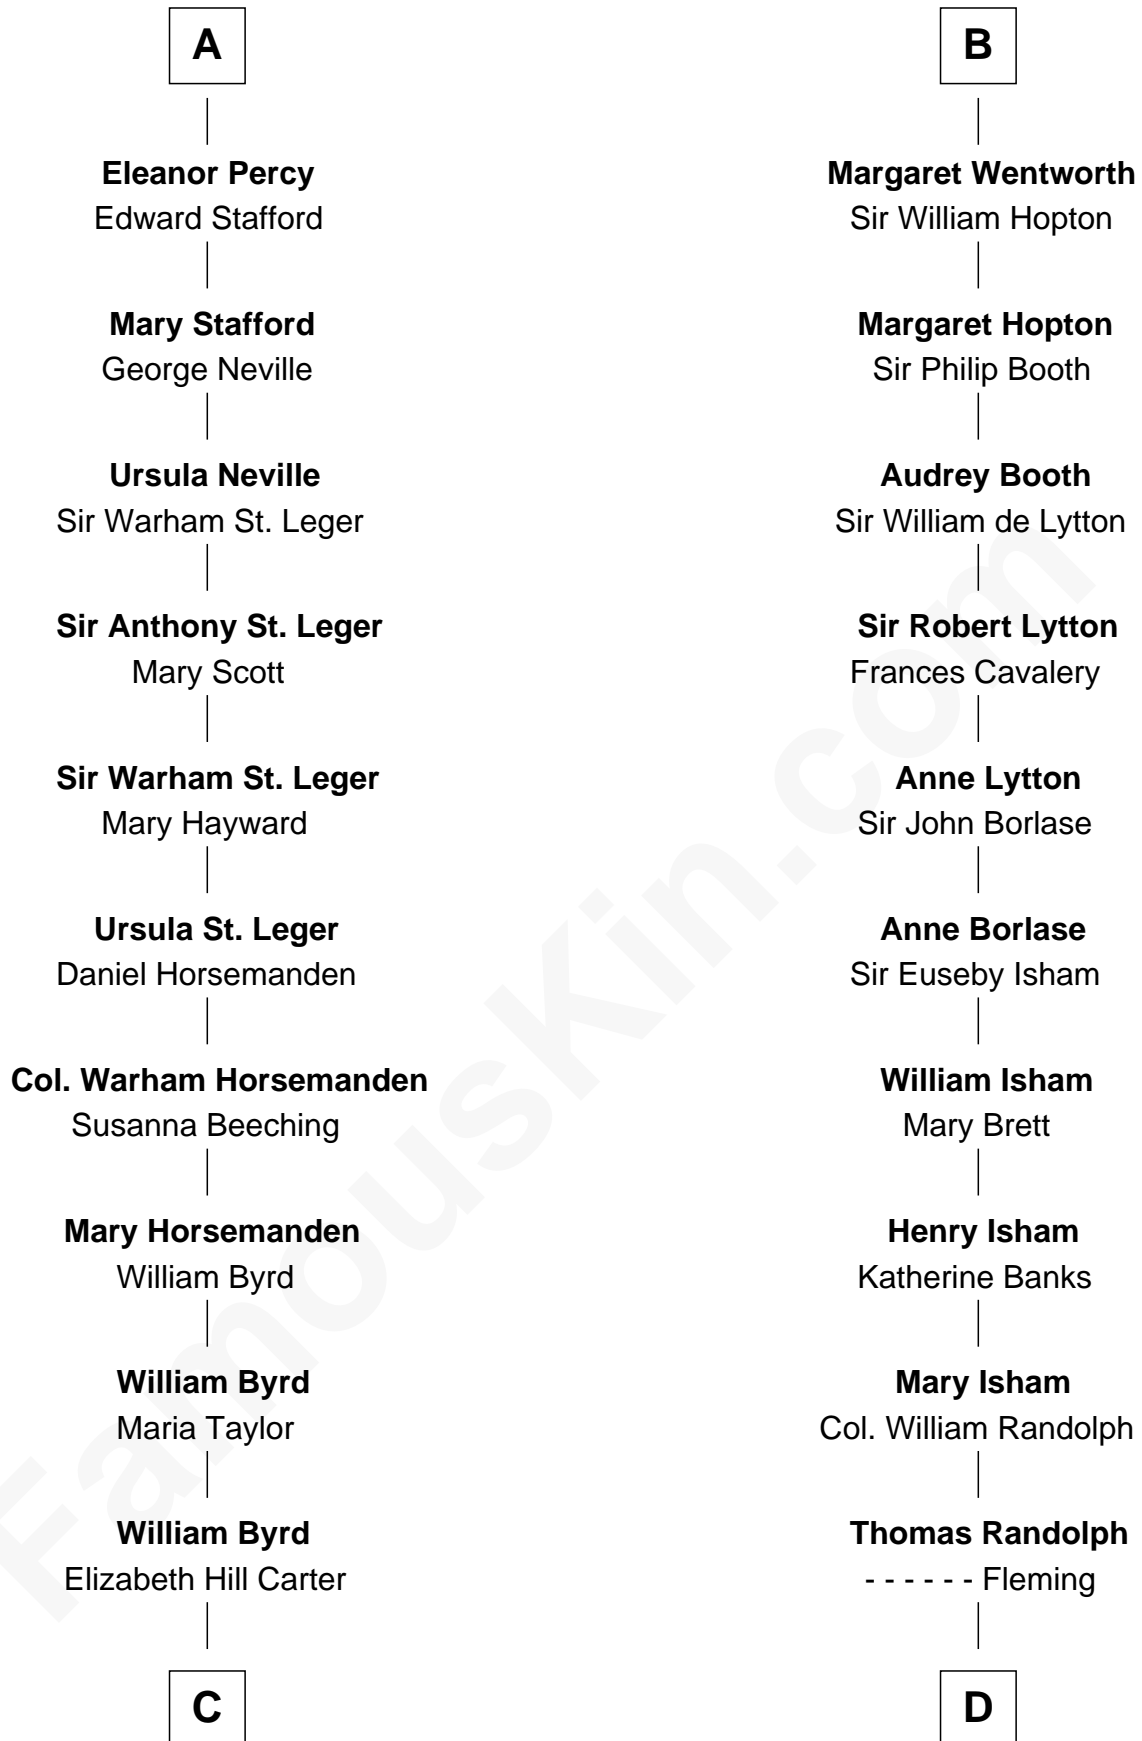

FamousKin.com
Relationship Chart of
Admiral Richard Byrd
Polar Explorer

19th cousin 2 times removed of

John Marshall
4th Chief Justice of the U.S. Supreme Court

C

Thomas Taylor Byrd

Mary Armistead

Richard Evelyn Byrd

Anne Harrison

Col. William Byrd

Jane Meriwether Rivers

Richard Evelyn Byrd

Eleanor Bolling Flood

Admiral Richard Byrd

Polar Explorer

D