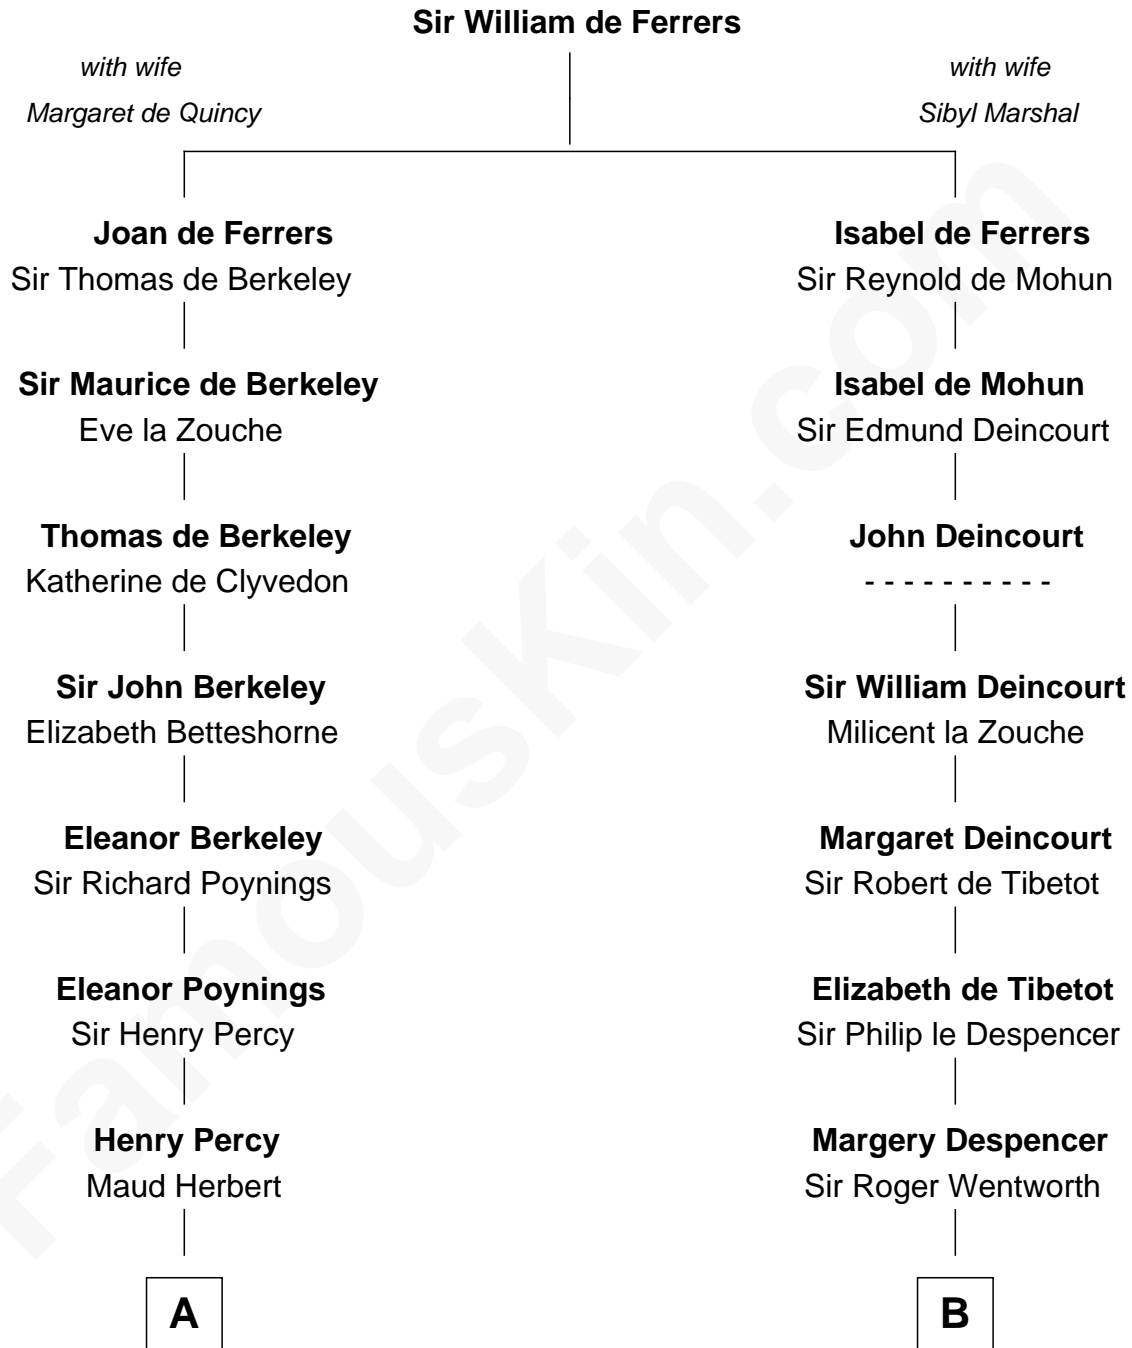

FamousKin.com
Relationship Chart of
Admiral Richard Byrd
Polar Explorer

19th cousin 2 times removed of

John Marshall
4th Chief Justice of the U.S. Supreme Court

C

Thomas Taylor Byrd

Mary Armistead

Richard Evelyn Byrd

Anne Harrison

Col. William Byrd

Jane Meriwether Rivers

Richard Evelyn Byrd

Eleanor Bolling Flood

Admiral Richard Byrd

Polar Explorer

D