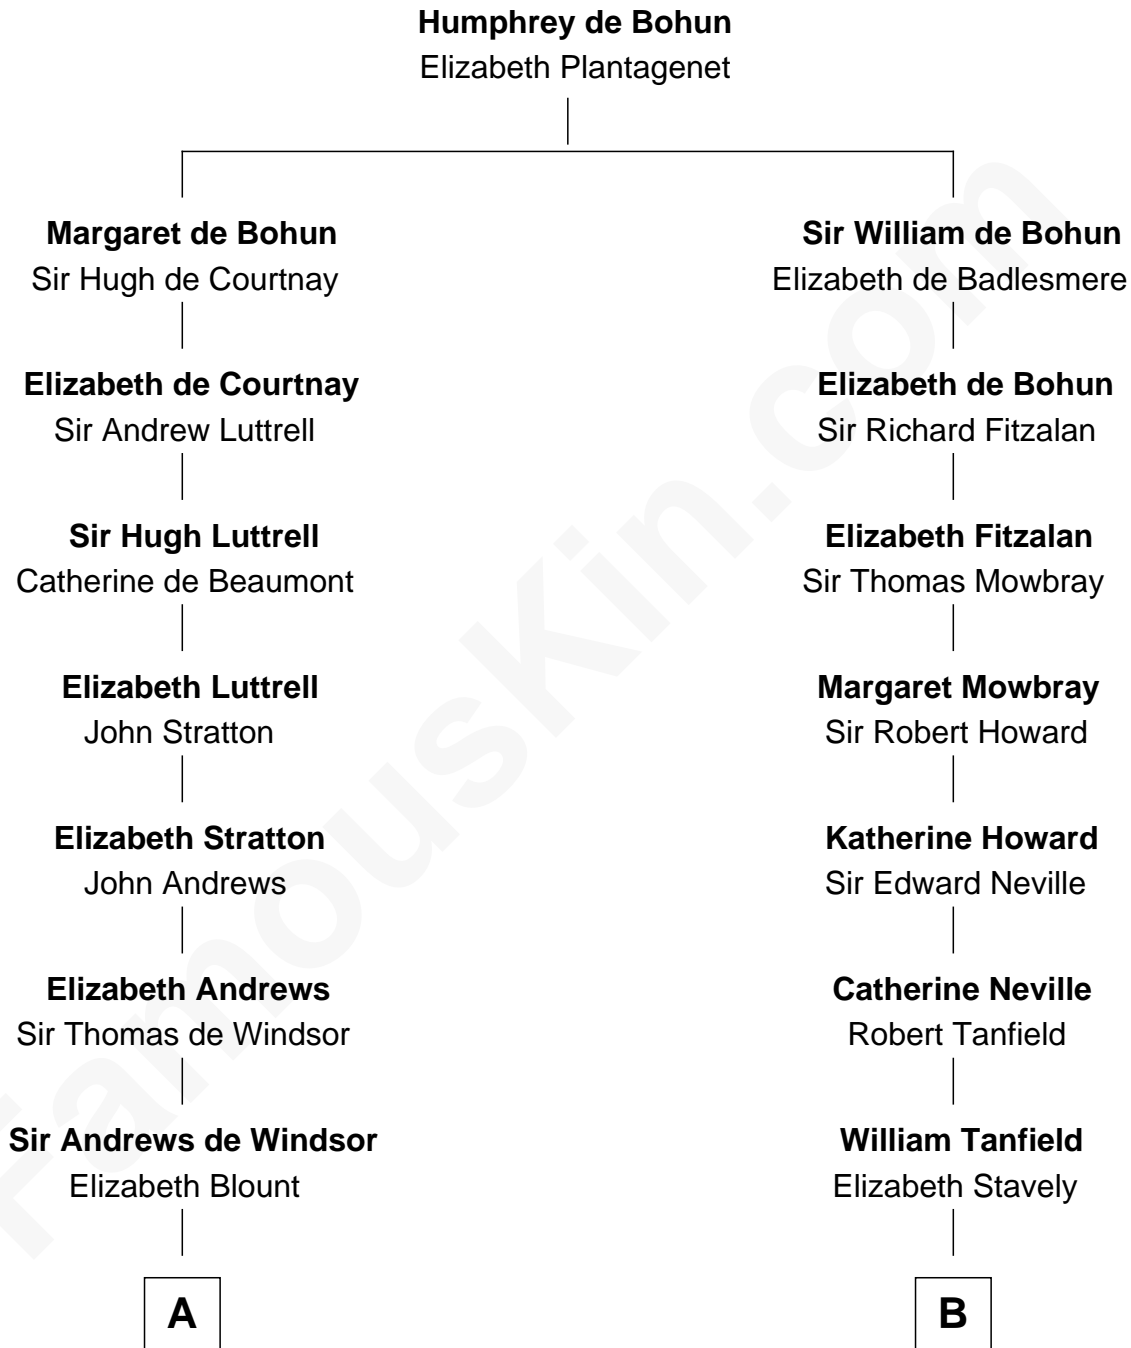

FamousKin.com
Relationship Chart of
Admiral Richard Byrd
Polar Explorer

16th cousin 2 times removed of

John Marshall
4th Chief Justice of the U.S. Supreme Court

C

Richard Evelyn Byrd
Eleanor Bolling Flood

Admiral Richard Byrd
Polar Explorer

FamousKin.com