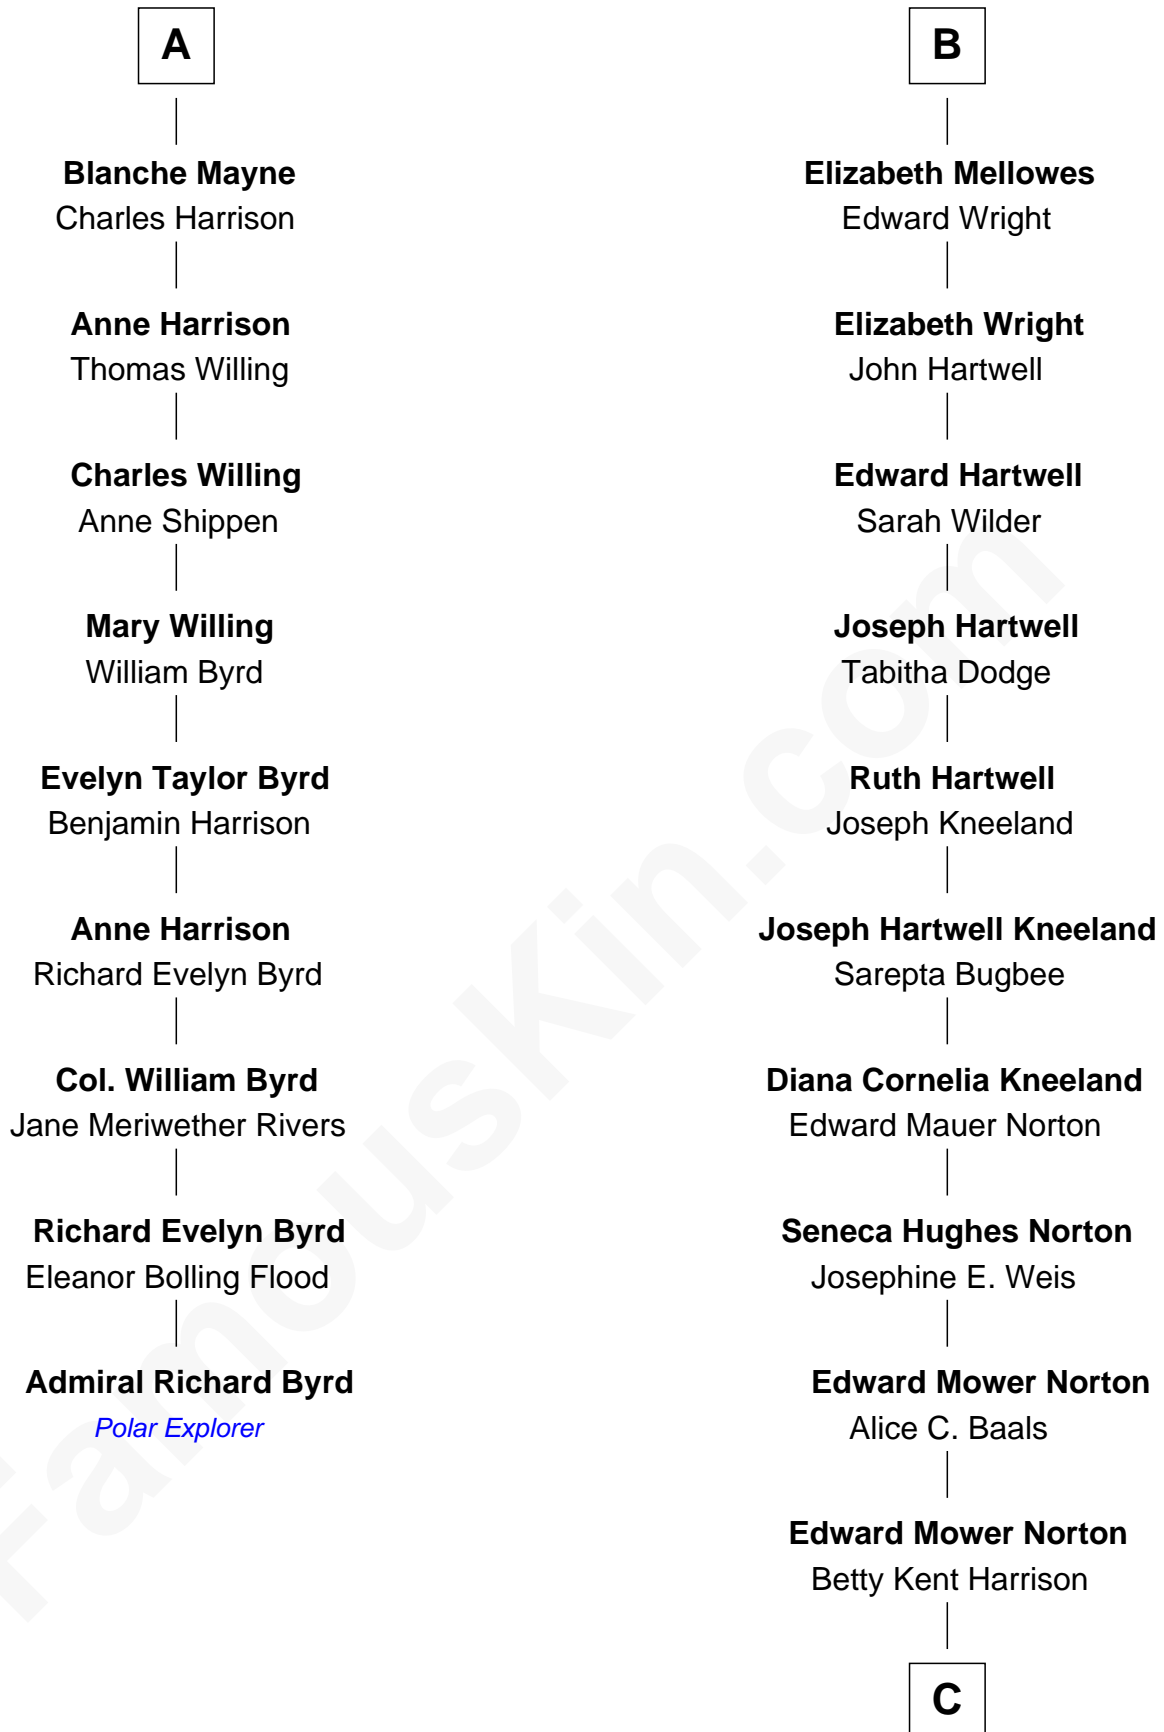

FamousKin.com
Relationship Chart of
Admiral Richard Byrd
Polar Explorer

15th cousin 3 times removed of
Edward Norton
Movie Actor

Sir Robert Corbet
 Margaret - - - - -

C

Edward Mower Norton

Lydia Robinson Rouse

Edward Norton

Movie Actor

FamousKin.com