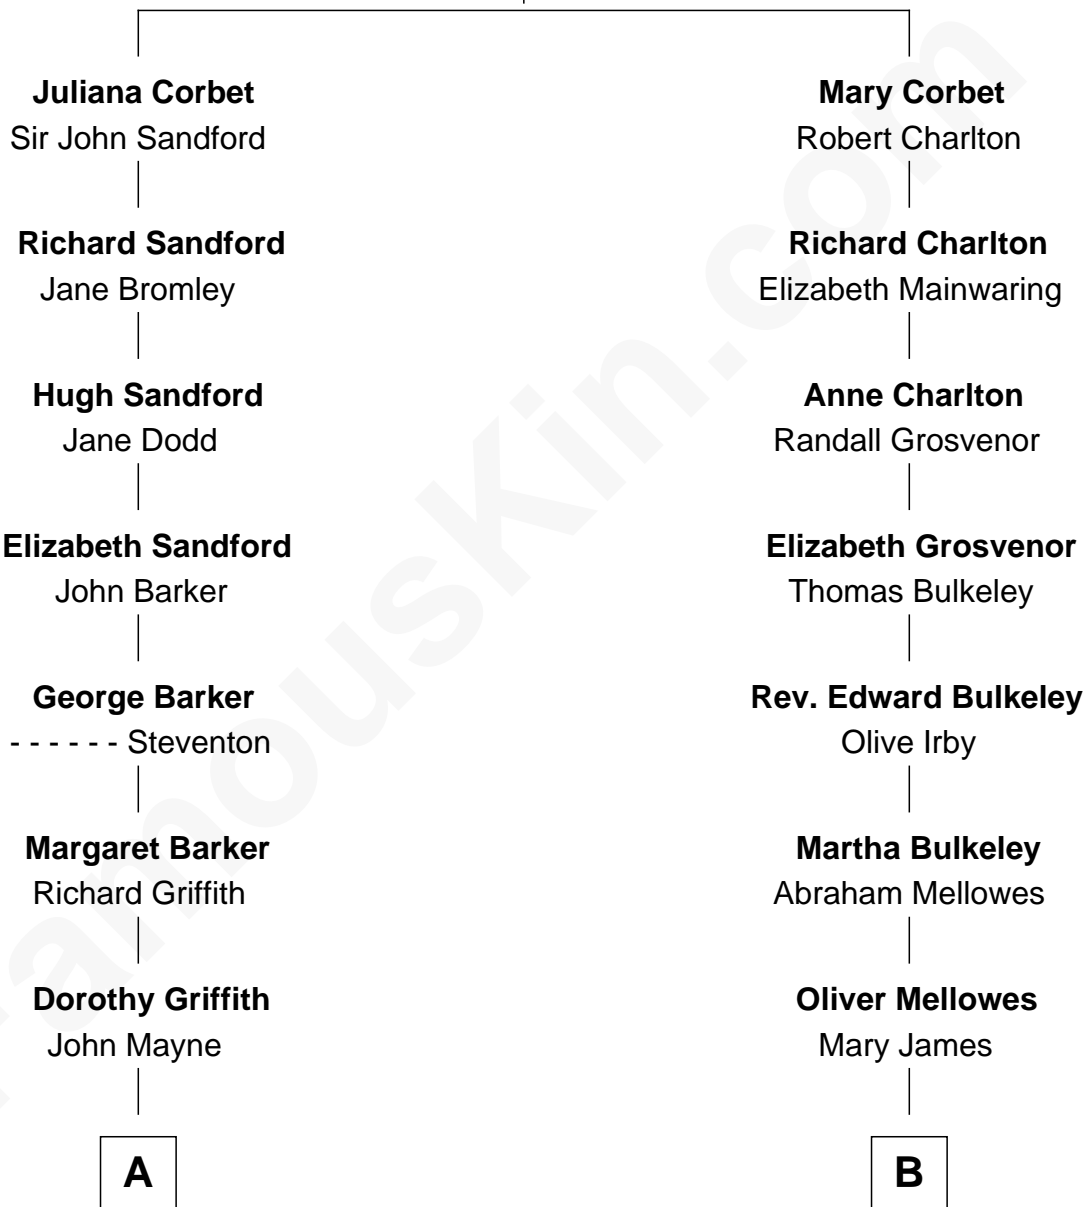

FamousKin.com
Relationship Chart of
Admiral Richard Byrd
Polar Explorer

15th cousin 3 times removed of
Edward Norton
Movie Actor

Sir Robert Corbet
 Margaret - - - - -

C

Edward Mower Norton

Lydia Robinson Rouse

Edward Norton

Movie Actor

FamousKin.com