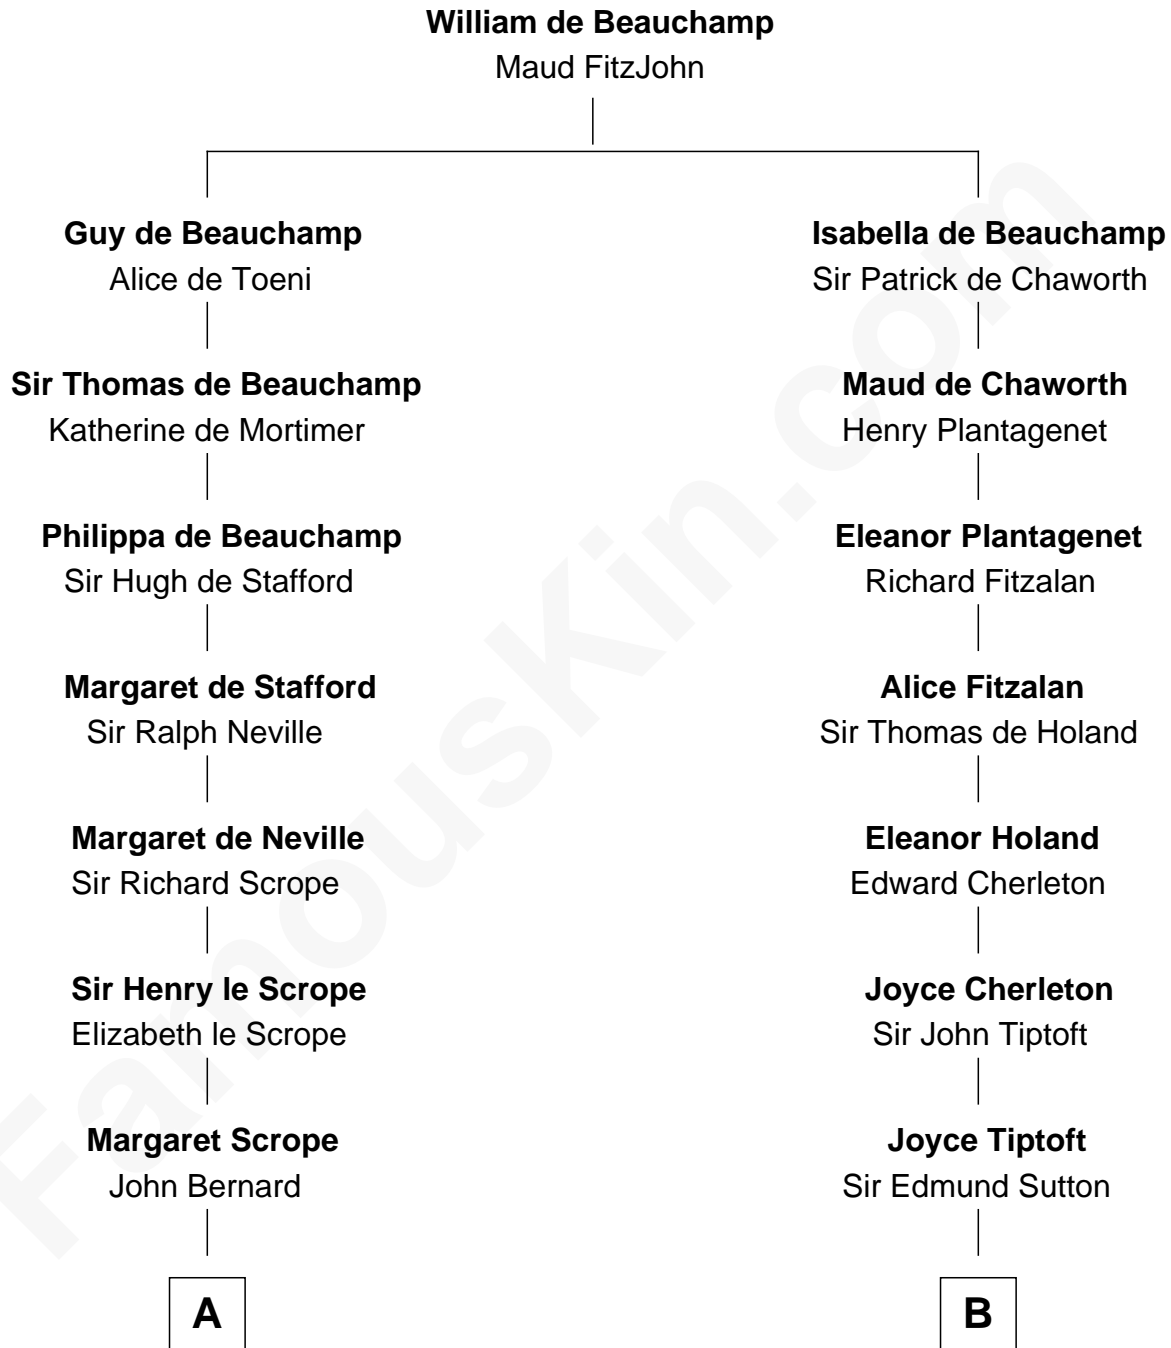

FamousKin.com
Relationship Chart of
Admiral Richard Byrd

Polar Explorer

19th cousin of

Oliver Wendell Holmes, Jr.

U.S. Supreme Court Justice

C

Col. William Byrd
Jane Meriwether Rivers

Richard Evelyn Byrd
Eleanor Bolling Flood

Admiral Richard Byrd
Polar Explorer

D

Sarah Wendell
Rev. Abiel Holmes

Oliver Wendell Holmes
Amelia Lee Jackson

Oliver Wendell Holmes, Jr.
U.S. Supreme Court Justice

FamousKin.com