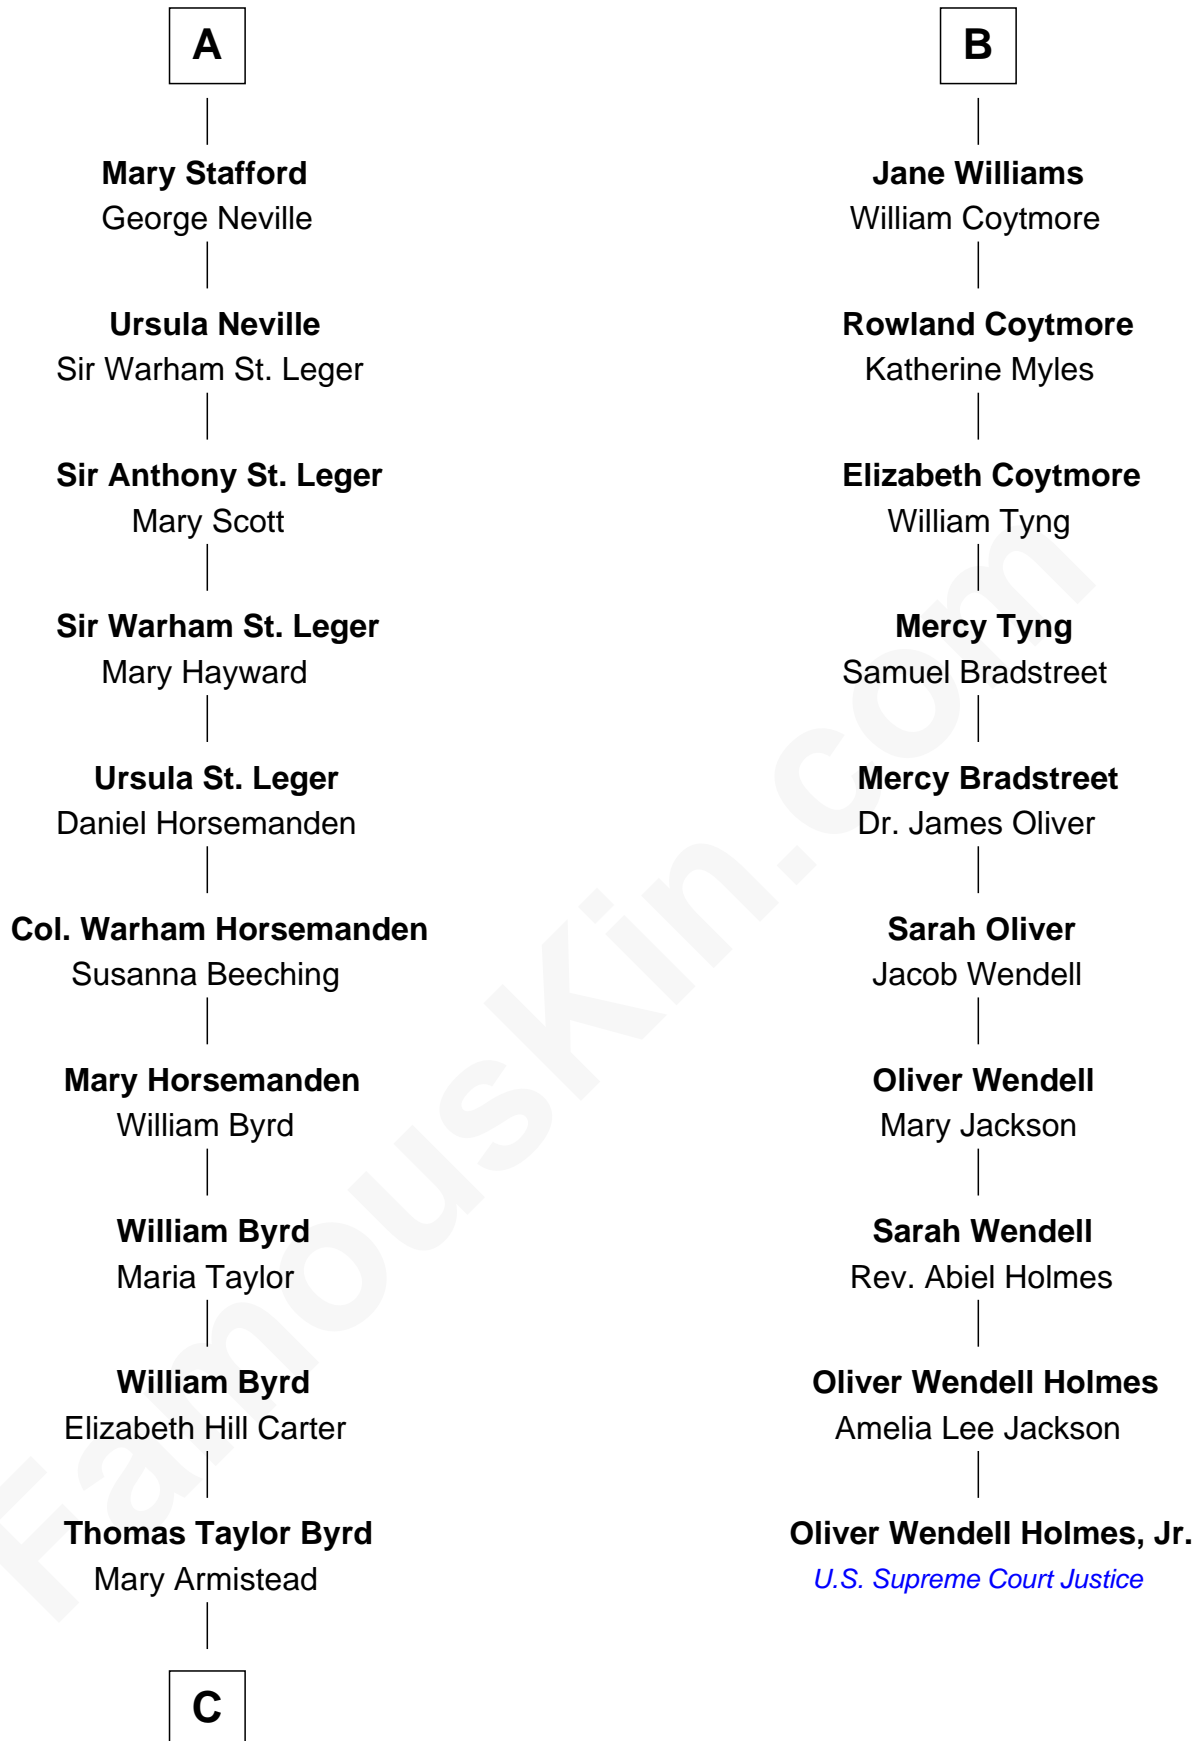

**FamousKin.com**  
**Relationship Chart of**  
**Admiral Richard Byrd**  
*Polar Explorer*

**16th cousin 4 times removed of**  
**Oliver Wendell Holmes, Jr.**  
*U.S. Supreme Court Justice*

**C**

Richard Evelyn Byrd

Anne Harrison

Col. William Byrd  
Jane Meriwether Rivers

Richard Evelyn Byrd  
Eleanor Bolling Flood

Admiral Richard Byrd

*Polar Explorer*

FamousKin.com