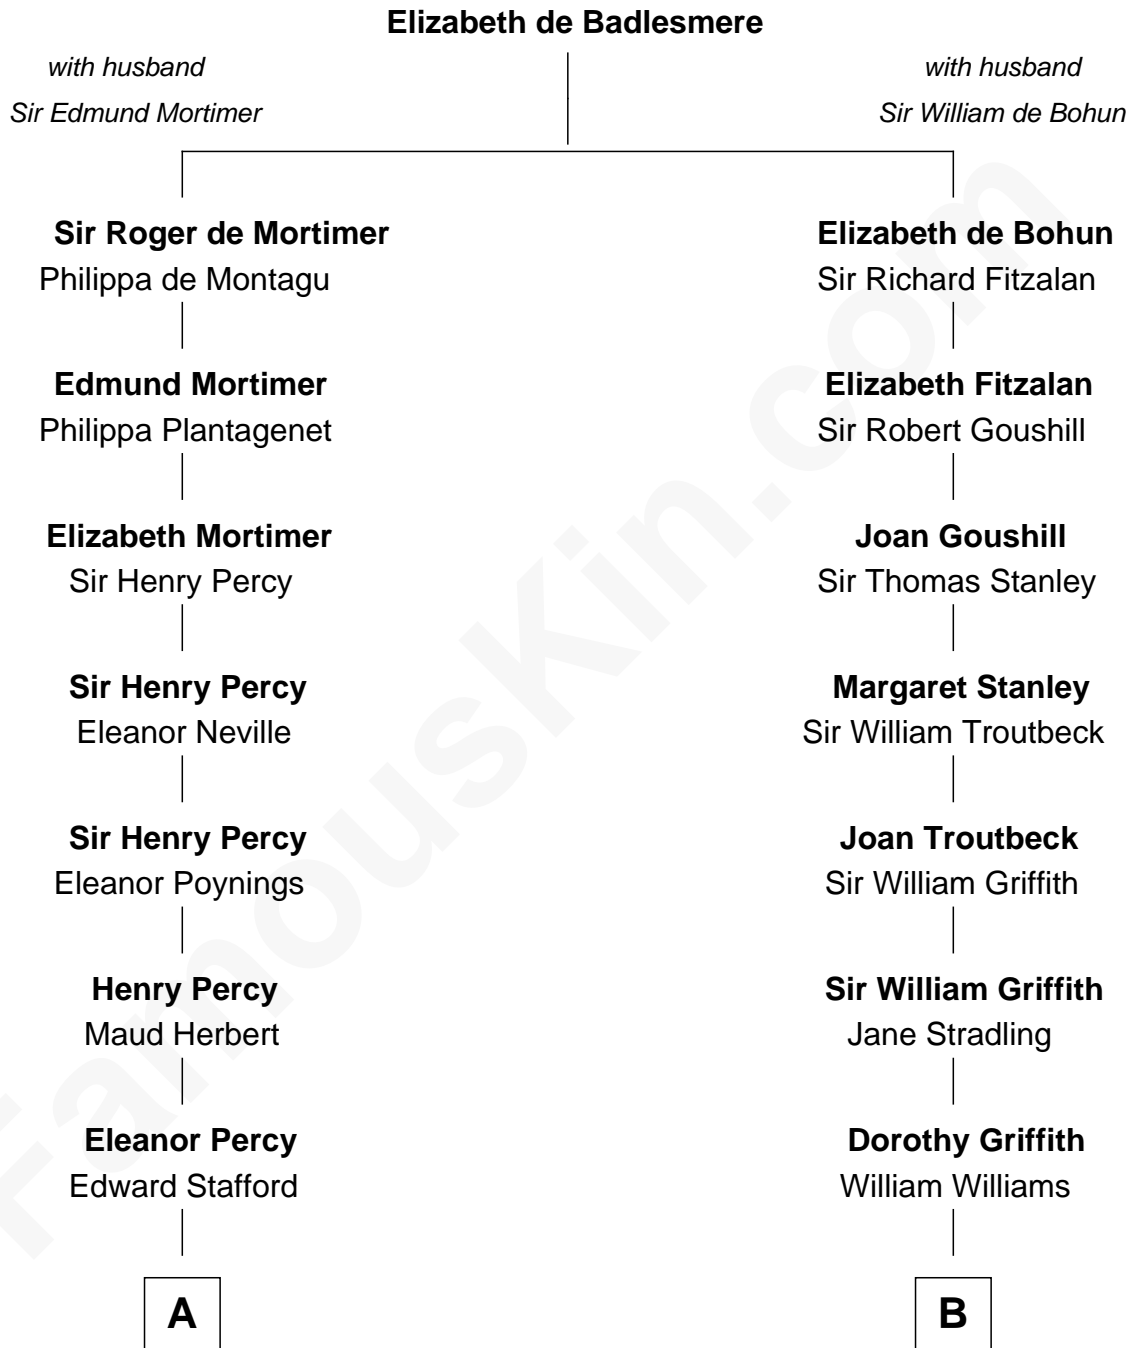

**FamousKin.com**  
**Relationship Chart of**  
**Admiral Richard Byrd**  
*Polar Explorer*

**16th cousin 4 times removed of**  
**Oliver Wendell Holmes, Jr.**  
*U.S. Supreme Court Justice*

**C**

Richard Evelyn Byrd

Anne Harrison

Col. William Byrd  
Jane Meriwether Rivers

Richard Evelyn Byrd  
Eleanor Bolling Flood

Admiral Richard Byrd

*Polar Explorer*

FamousKin.com