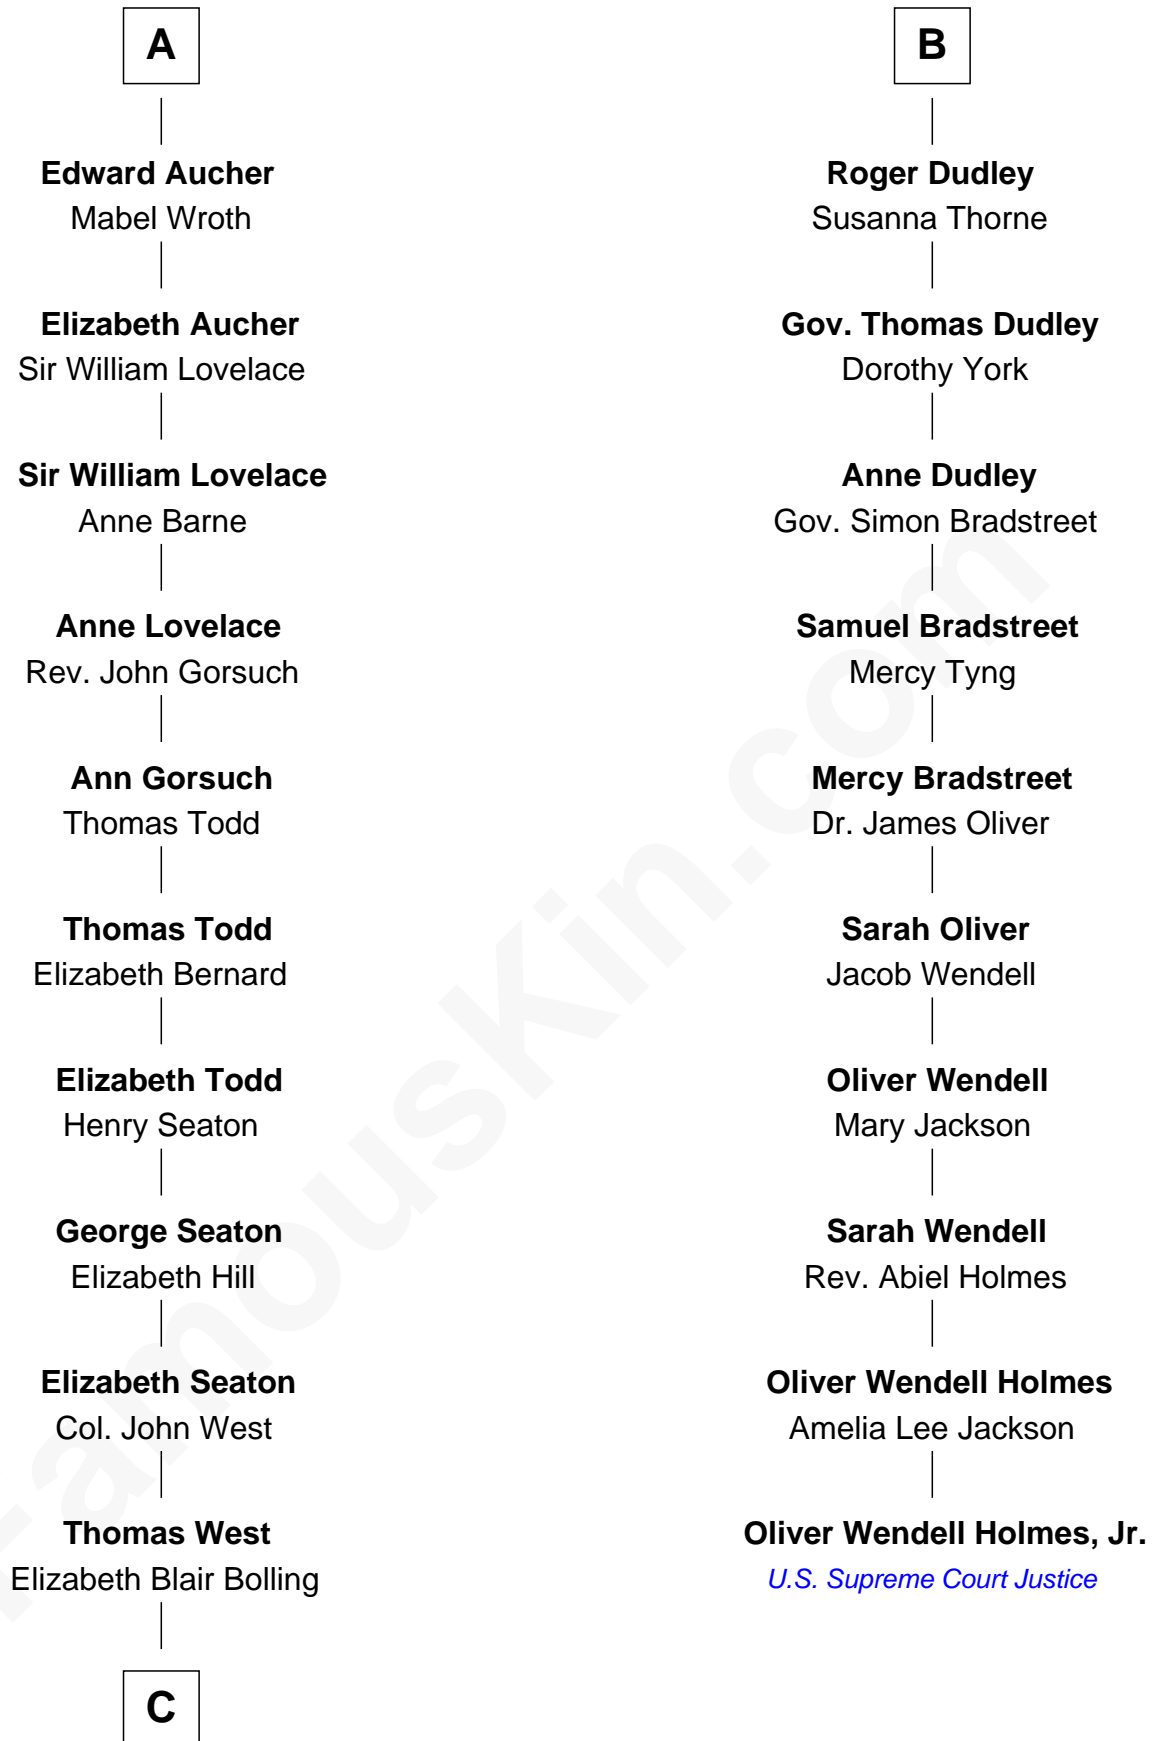

**FamousKin.com**  
**Relationship Chart of**  
**Admiral Richard Byrd**  
*Polar Explorer*

**16th cousin 5 times removed of**  
**Oliver Wendell Holmes, Jr.**  
*U.S. Supreme Court Justice*

**C**

**Eliza Bolling West**  
Dr. Joel Walker Flood

**Col. Henry De La Warr Flood**  
Mary Elizabeth Trent

**Joel Walker Flood**  
Ella Faulkner

**Eleanor Bolling Flood**  
Richard Evelyn Byrd

**Admiral Richard Byrd**  
*Polar Explorer*

FamousKin.com