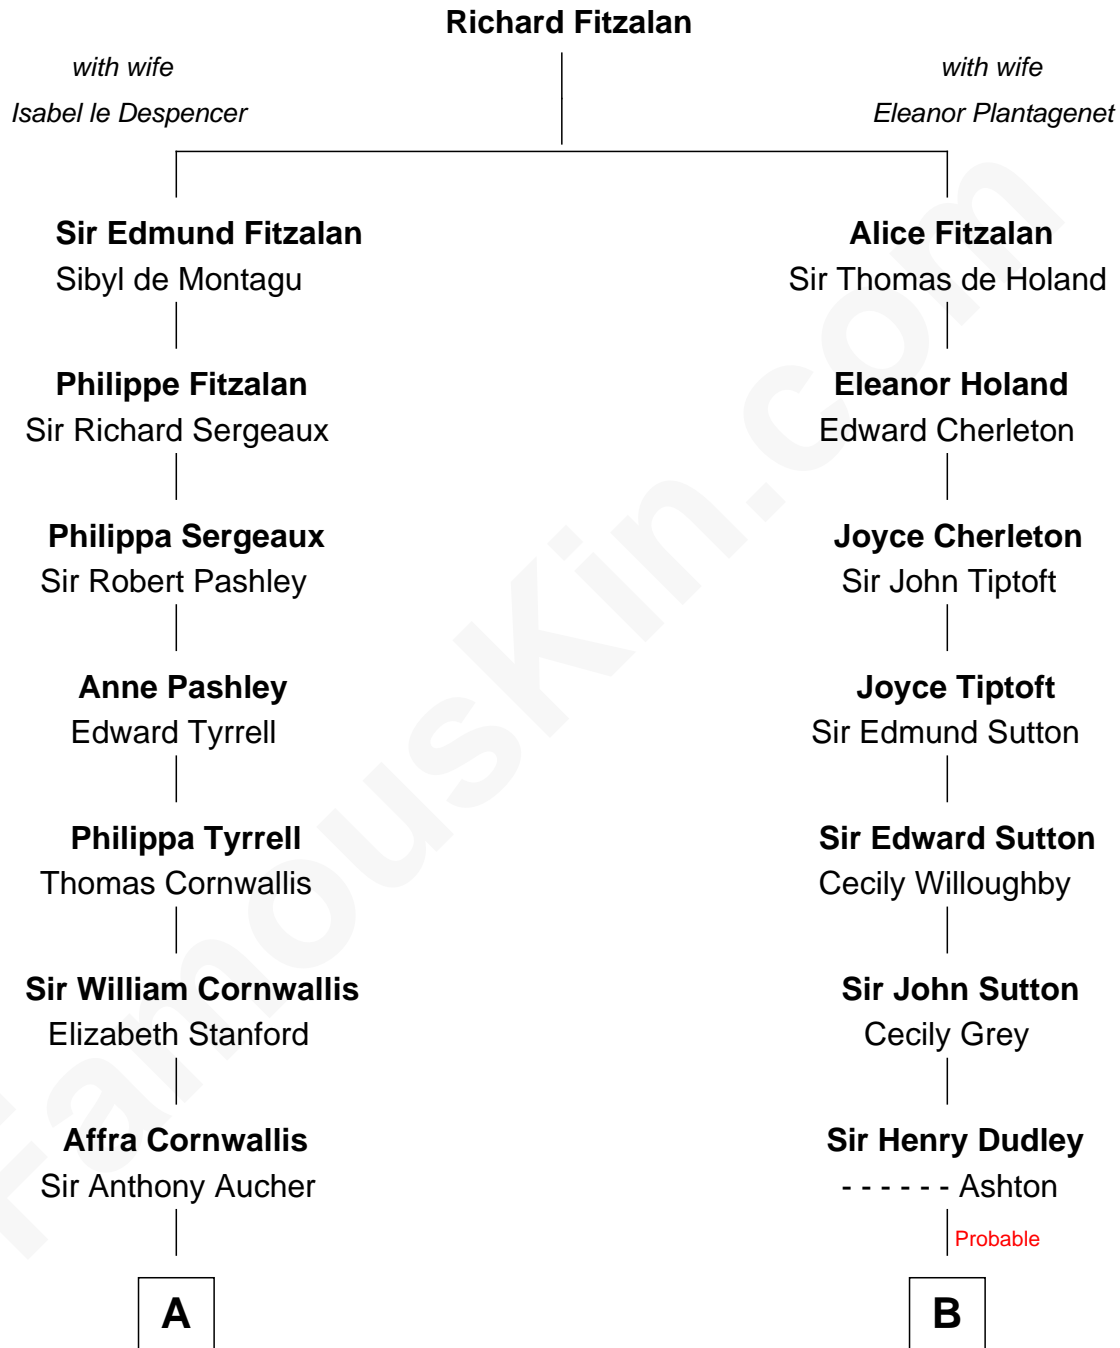

**FamousKin.com**  
**Relationship Chart of**  
**Admiral Richard Byrd**  
*Polar Explorer*

**16th cousin 5 times removed of**  
**Oliver Wendell Holmes, Jr.**  
*U.S. Supreme Court Justice*

**C**

**Eliza Bolling West**  
Dr. Joel Walker Flood

**Col. Henry De La Warr Flood**  
Mary Elizabeth Trent

**Joel Walker Flood**  
Ella Faulkner

**Eleanor Bolling Flood**  
Richard Evelyn Byrd

**Admiral Richard Byrd**  
*Polar Explorer*

FamousKin.com