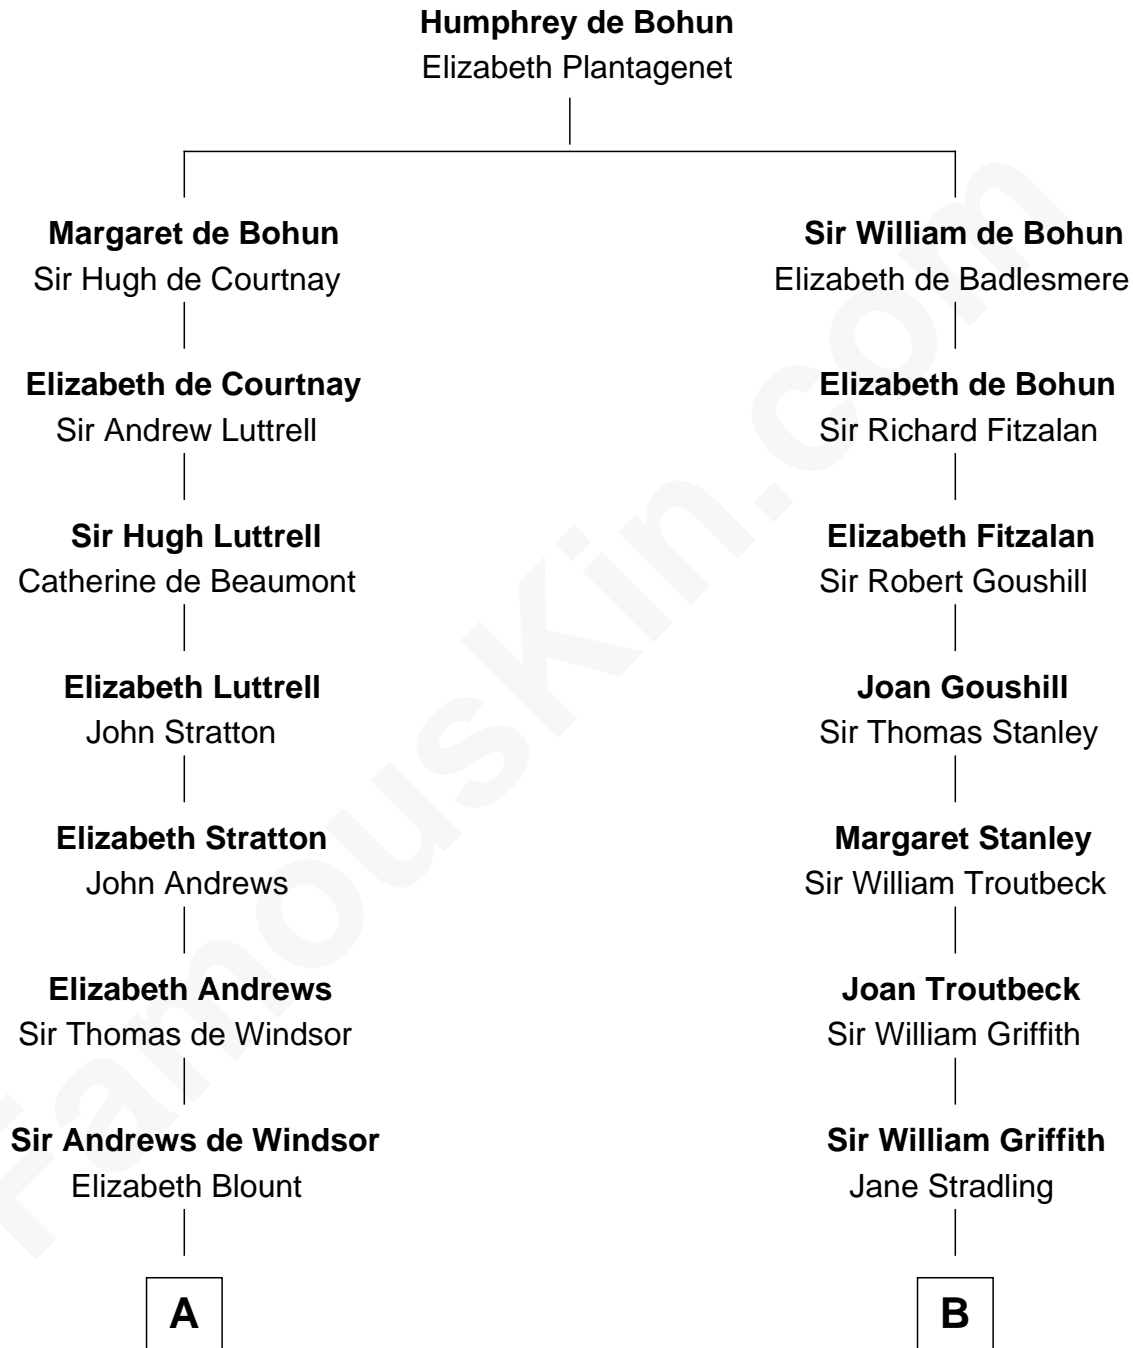

FamousKin.com
Relationship Chart of
Admiral Richard Byrd
Polar Explorer

17th cousin 1 time removed of
Oliver Wendell Holmes, Jr.
U.S. Supreme Court Justice

C

Richard Evelyn Byrd
Eleanor Bolling Flood

Admiral Richard Byrd
Polar Explorer

FamousKin.com