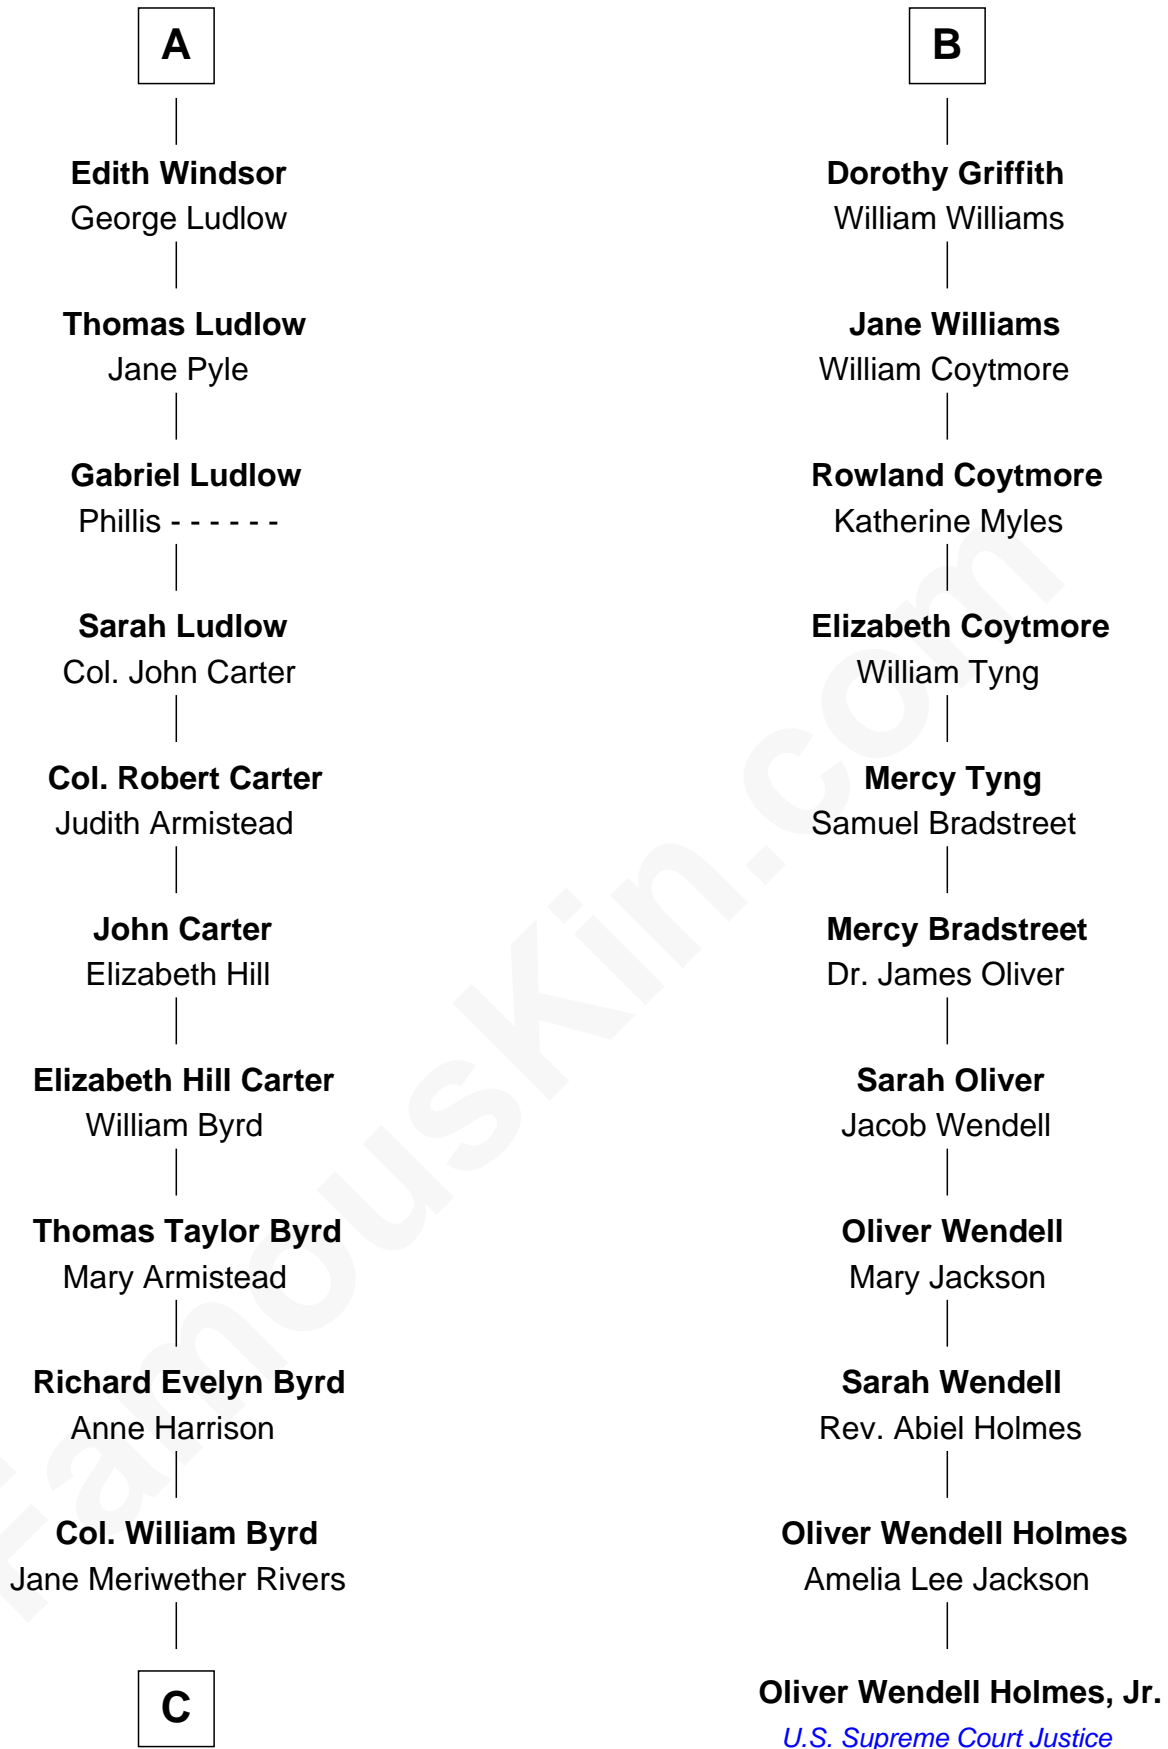

FamousKin.com
Relationship Chart of
Admiral Richard Byrd
Polar Explorer

17th cousin 1 time removed of
Oliver Wendell Holmes, Jr.
U.S. Supreme Court Justice

C

Richard Evelyn Byrd
Eleanor Bolling Flood

Admiral Richard Byrd
Polar Explorer

FamousKin.com