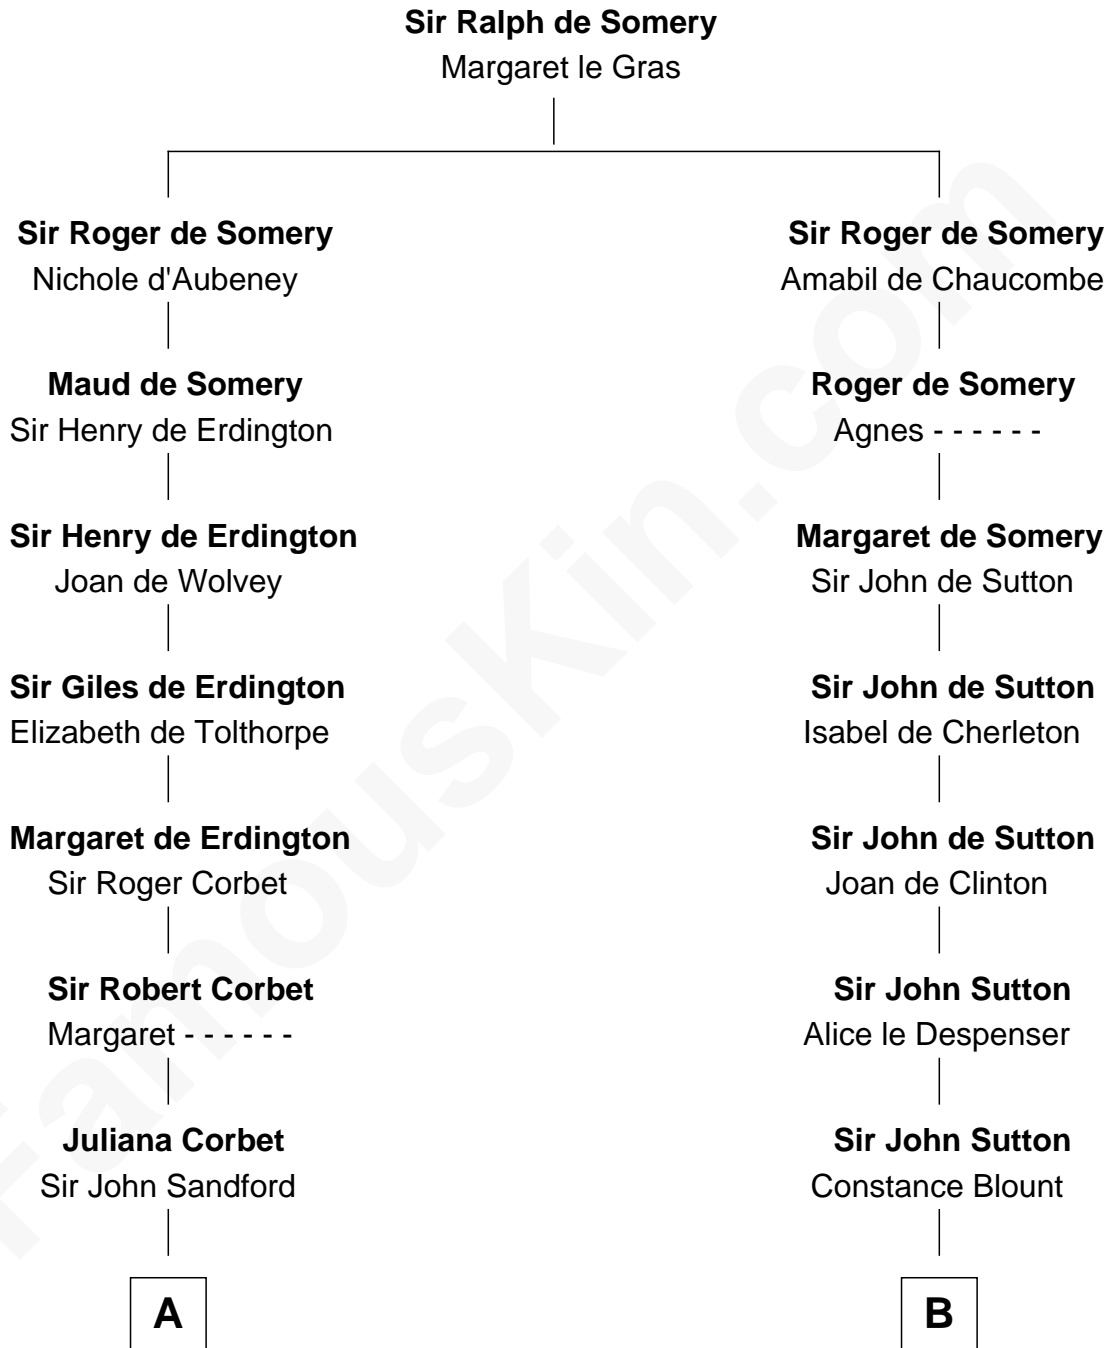

FamousKin.com
Relationship Chart of
Admiral Richard Byrd
Polar Explorer

20th cousin 1 time removed of
Oliver Wendell Holmes, Sr.
American "Fireside" Poet

C

Evelyn Taylor Byrd

Benjamin Harrison

Anne Harrison

Richard Evelyn Byrd

Col. William Byrd

Jane Meriwether Rivers

Richard Evelyn Byrd

Eleanor Bolling Flood

Admiral Richard Byrd

Polar Explorer

D