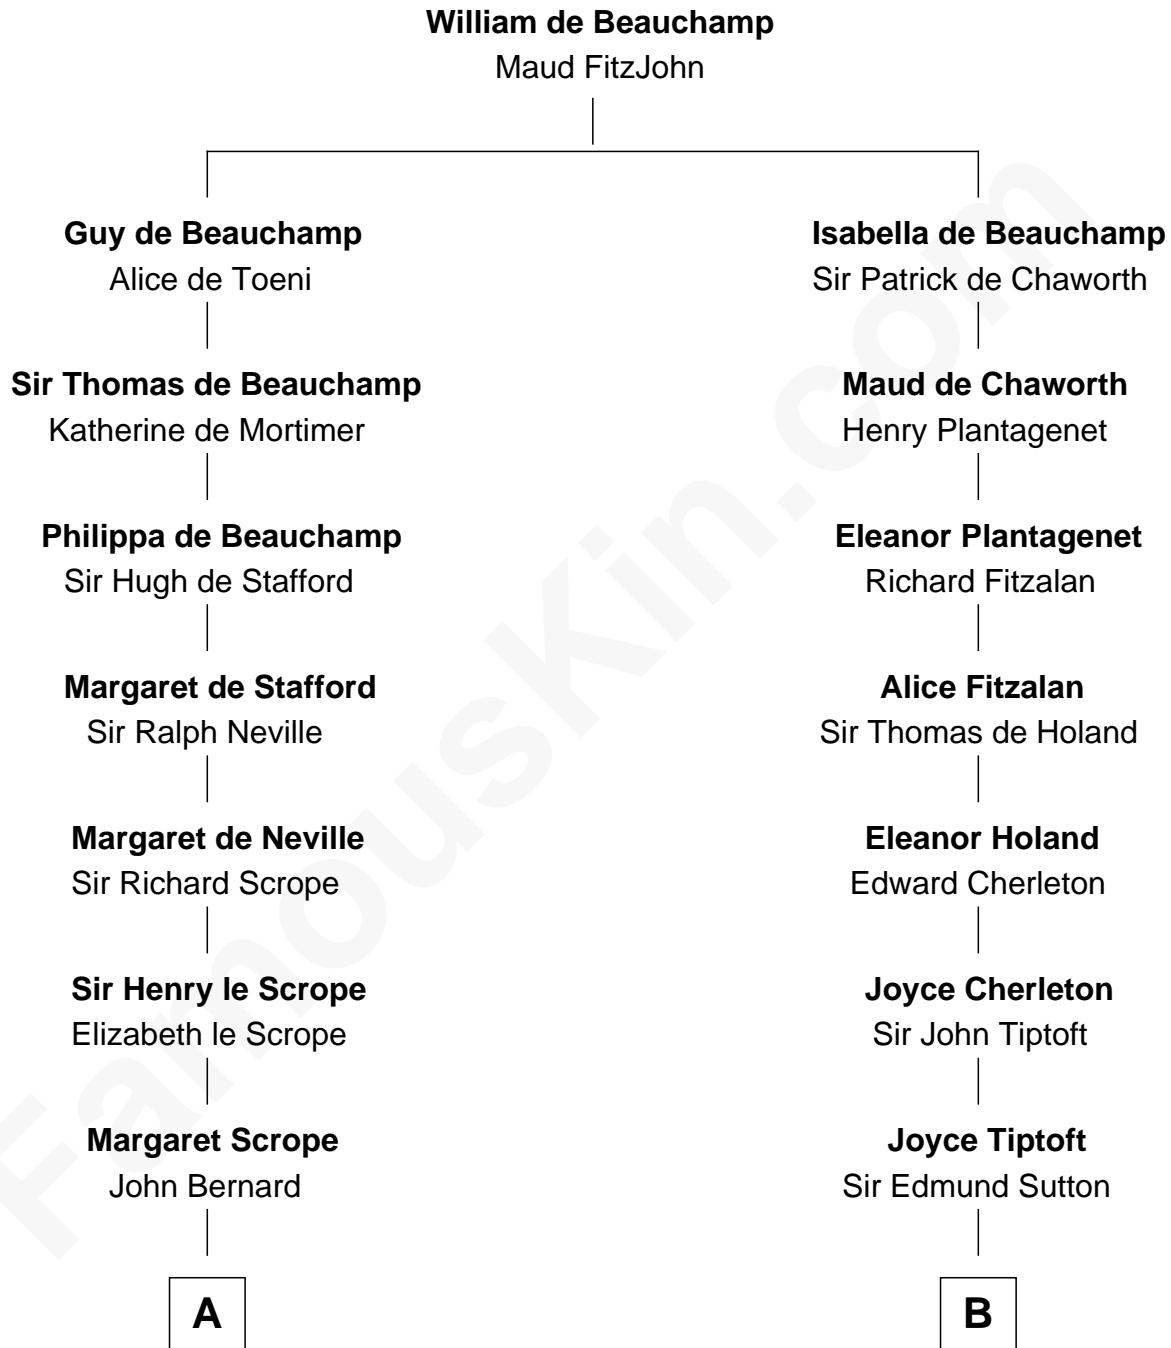

FamousKin.com
Relationship Chart of
Admiral Richard Byrd
Polar Explorer

18th cousin 1 time removed of
Oliver Wendell Holmes, Sr.
American "Fireside" Poet

C

Col. William Byrd
Jane Meriwether Rivers

Richard Evelyn Byrd
Eleanor Bolling Flood

Admiral Richard Byrd
Polar Explorer

D

Sarah Wendell
Rev. Abiel Holmes

Oliver Wendell Holmes, Sr.
American "Fireside" Poet

FamousKin.com