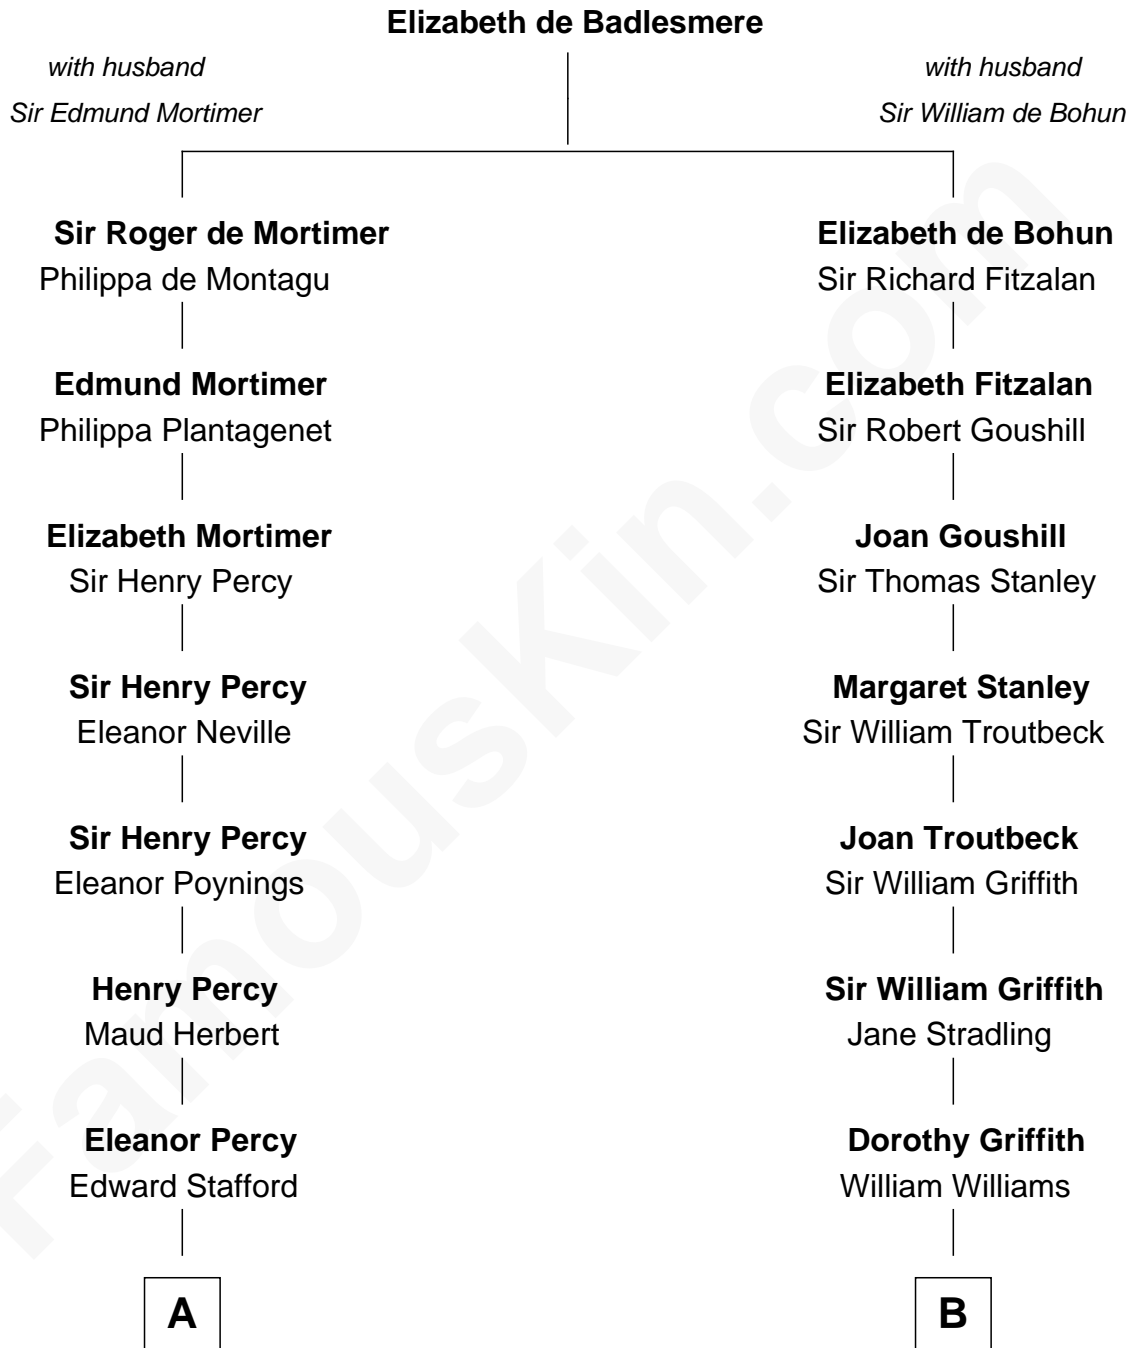

**FamousKin.com**  
**Relationship Chart of**  
**Admiral Richard Byrd**  
*Polar Explorer*

15th cousin 5 times removed of  
**Oliver Wendell Holmes, Sr.**  
*American "Fireside" Poet*

**C**

Richard Evelyn Byrd

Anne Harrison

Col. William Byrd

Jane Meriwether Rivers

Richard Evelyn Byrd

Eleanor Bolling Flood

Admiral Richard Byrd

*Polar Explorer*

FamousKin.com