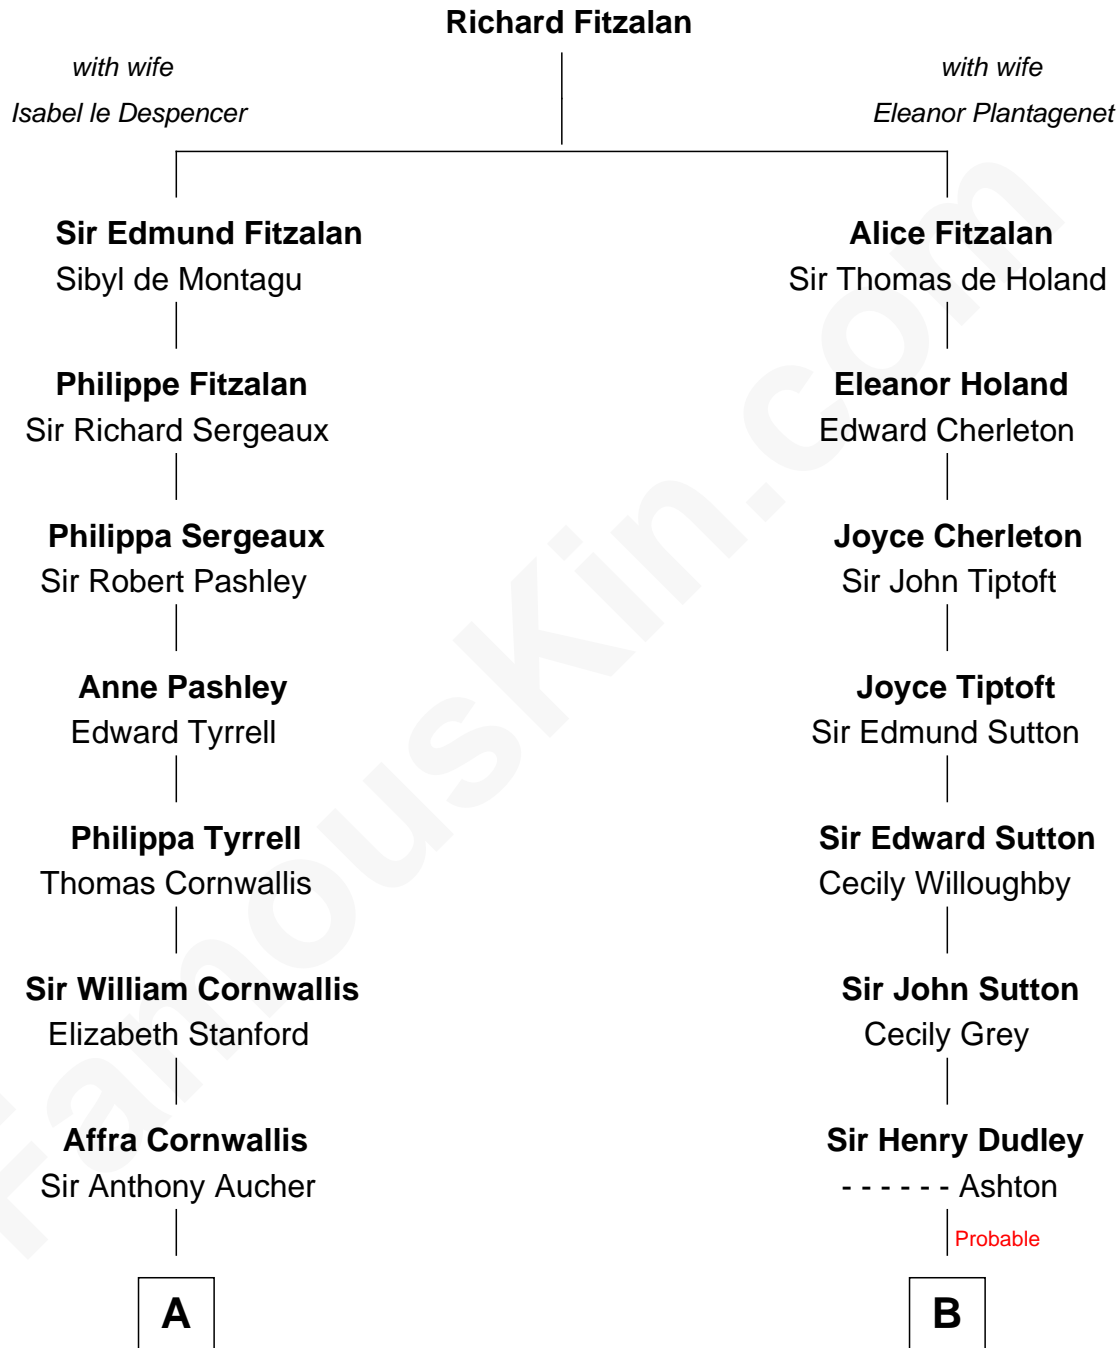

FamousKin.com
Relationship Chart of
Admiral Richard Byrd
Polar Explorer

15th cousin 6 times removed of
Oliver Wendell Holmes, Sr.
American "Fireside" Poet

C

Eliza Bolling West
Dr. Joel Walker Flood

Col. Henry De La Warr Flood
Mary Elizabeth Trent

Joel Walker Flood
Ella Faulkner

Eleanor Bolling Flood
Richard Evelyn Byrd

Admiral Richard Byrd
Polar Explorer

FamousKin.com