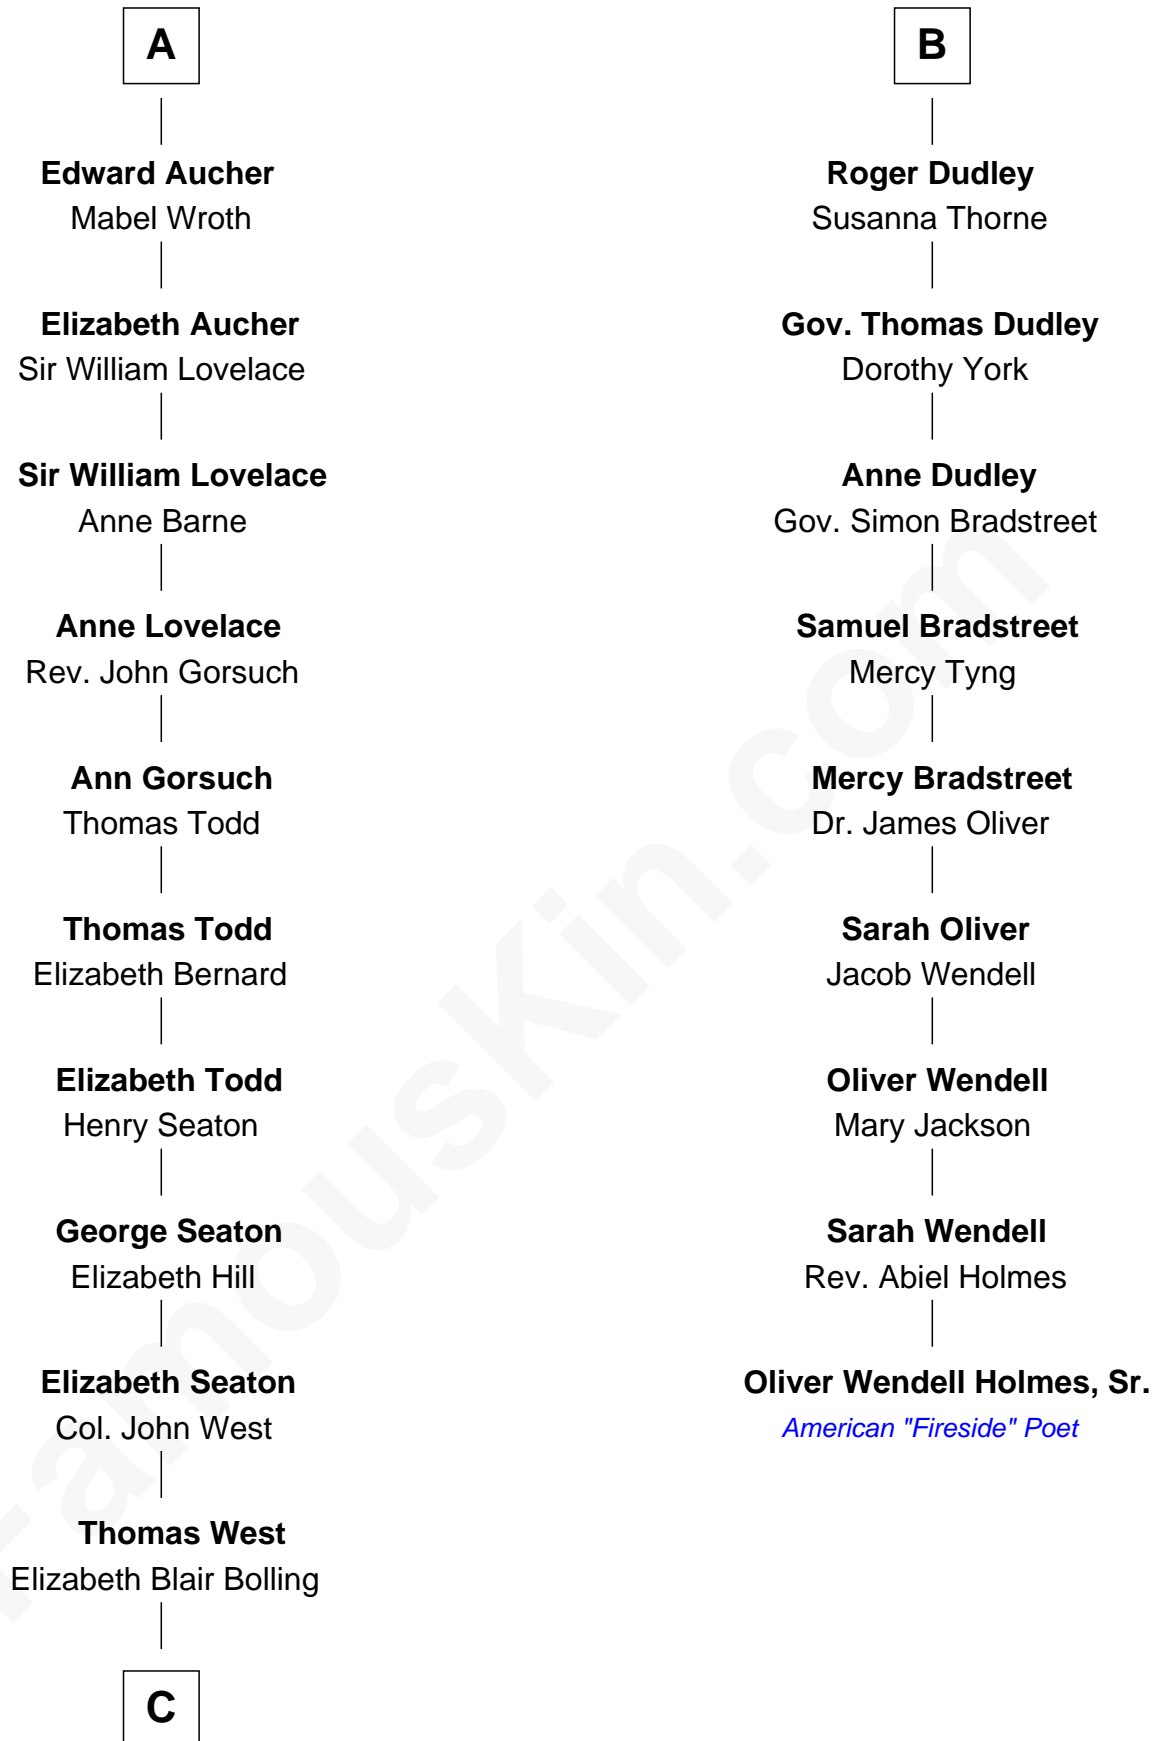

FamousKin.com
Relationship Chart of
Admiral Richard Byrd
Polar Explorer

15th cousin 6 times removed of
Oliver Wendell Holmes, Sr.
American "Fireside" Poet

C

Eliza Bolling West
Dr. Joel Walker Flood

Col. Henry De La Warr Flood
Mary Elizabeth Trent

Joel Walker Flood
Ella Faulkner

Eleanor Bolling Flood
Richard Evelyn Byrd

Admiral Richard Byrd
Polar Explorer

FamousKin.com