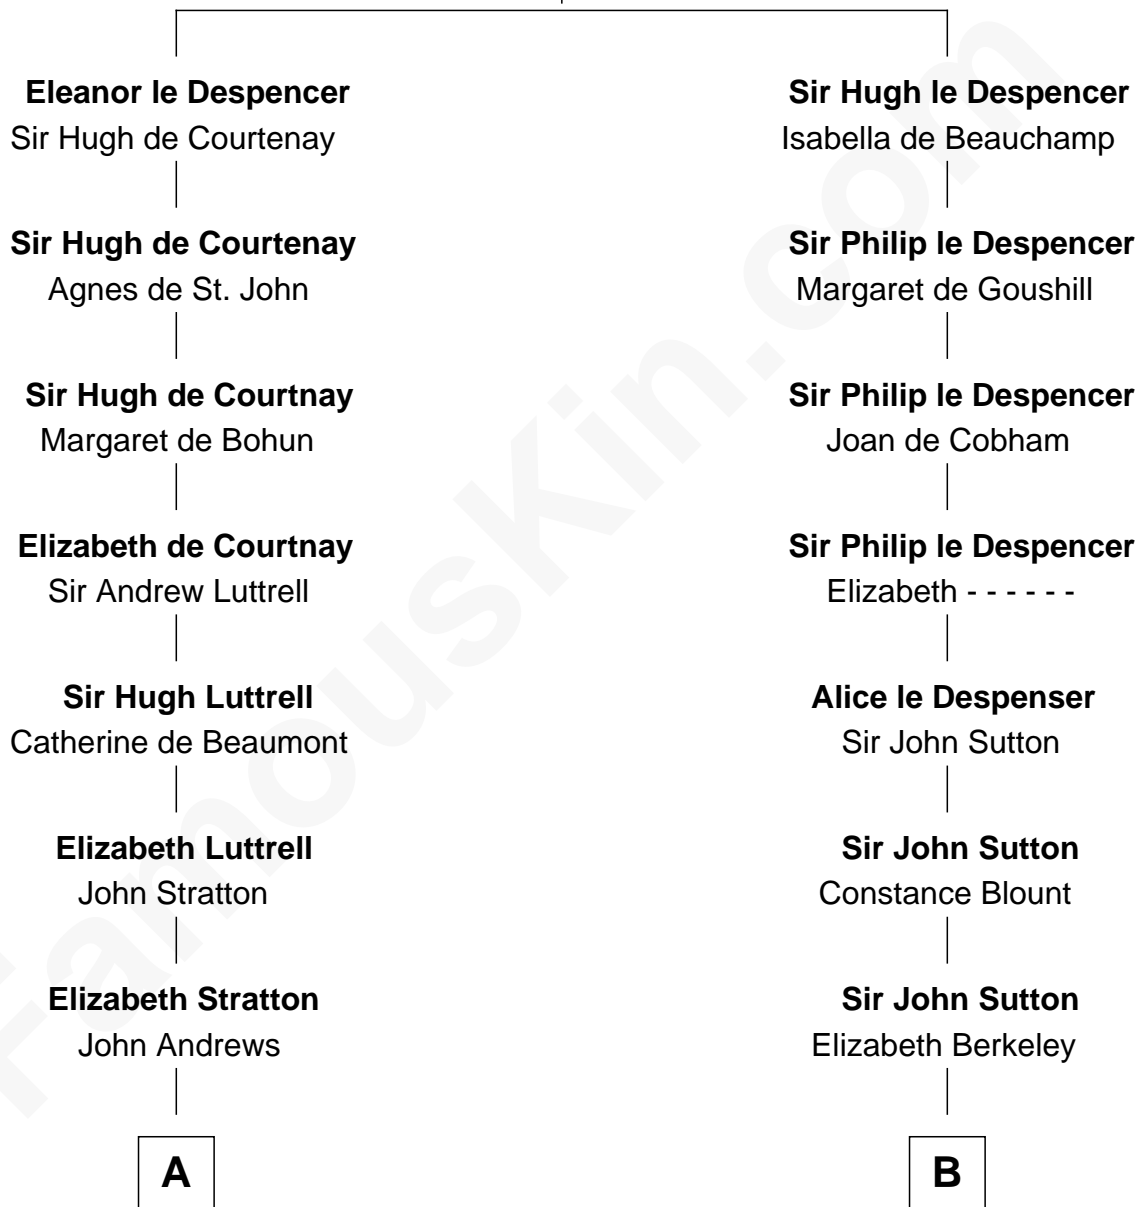

FamousKin.com
Relationship Chart of
Admiral Richard Byrd
Polar Explorer

19th cousin 1 time removed of
Oliver Wendell Holmes, Sr.
American "Fireside" Poet

Sir Hugh le Despencer
 Aveline Basset

C

Richard Evelyn Byrd

Anne Harrison

Col. William Byrd

Jane Meriwether Rivers

Richard Evelyn Byrd

Eleanor Bolling Flood

Admiral Richard Byrd

Polar Explorer

D