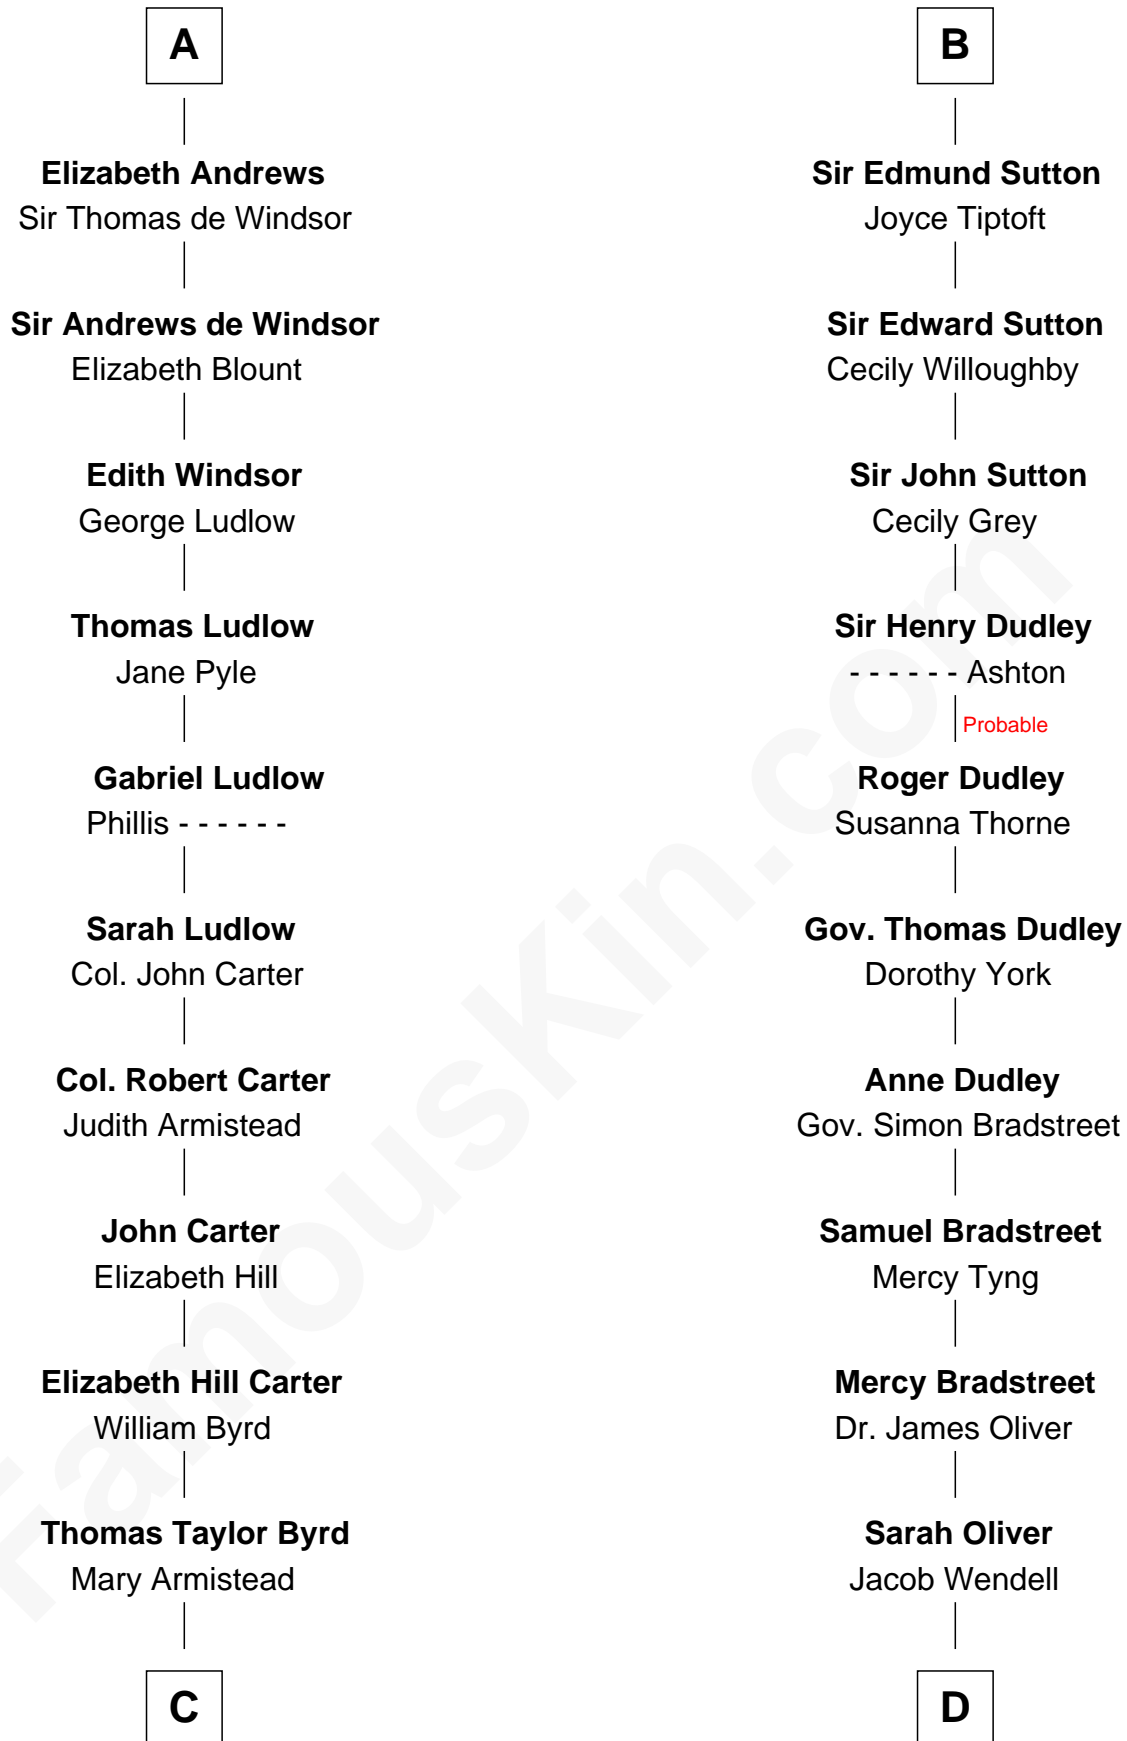

FamousKin.com
Relationship Chart of
Admiral Richard Byrd
Polar Explorer

19th cousin 1 time removed of
Oliver Wendell Holmes, Sr.
American "Fireside" Poet

Sir Hugh le Despencer
 Aveline Basset

C

Richard Evelyn Byrd

Anne Harrison

Col. William Byrd

Jane Meriwether Rivers

Richard Evelyn Byrd

Eleanor Bolling Flood

Admiral Richard Byrd

Polar Explorer

D