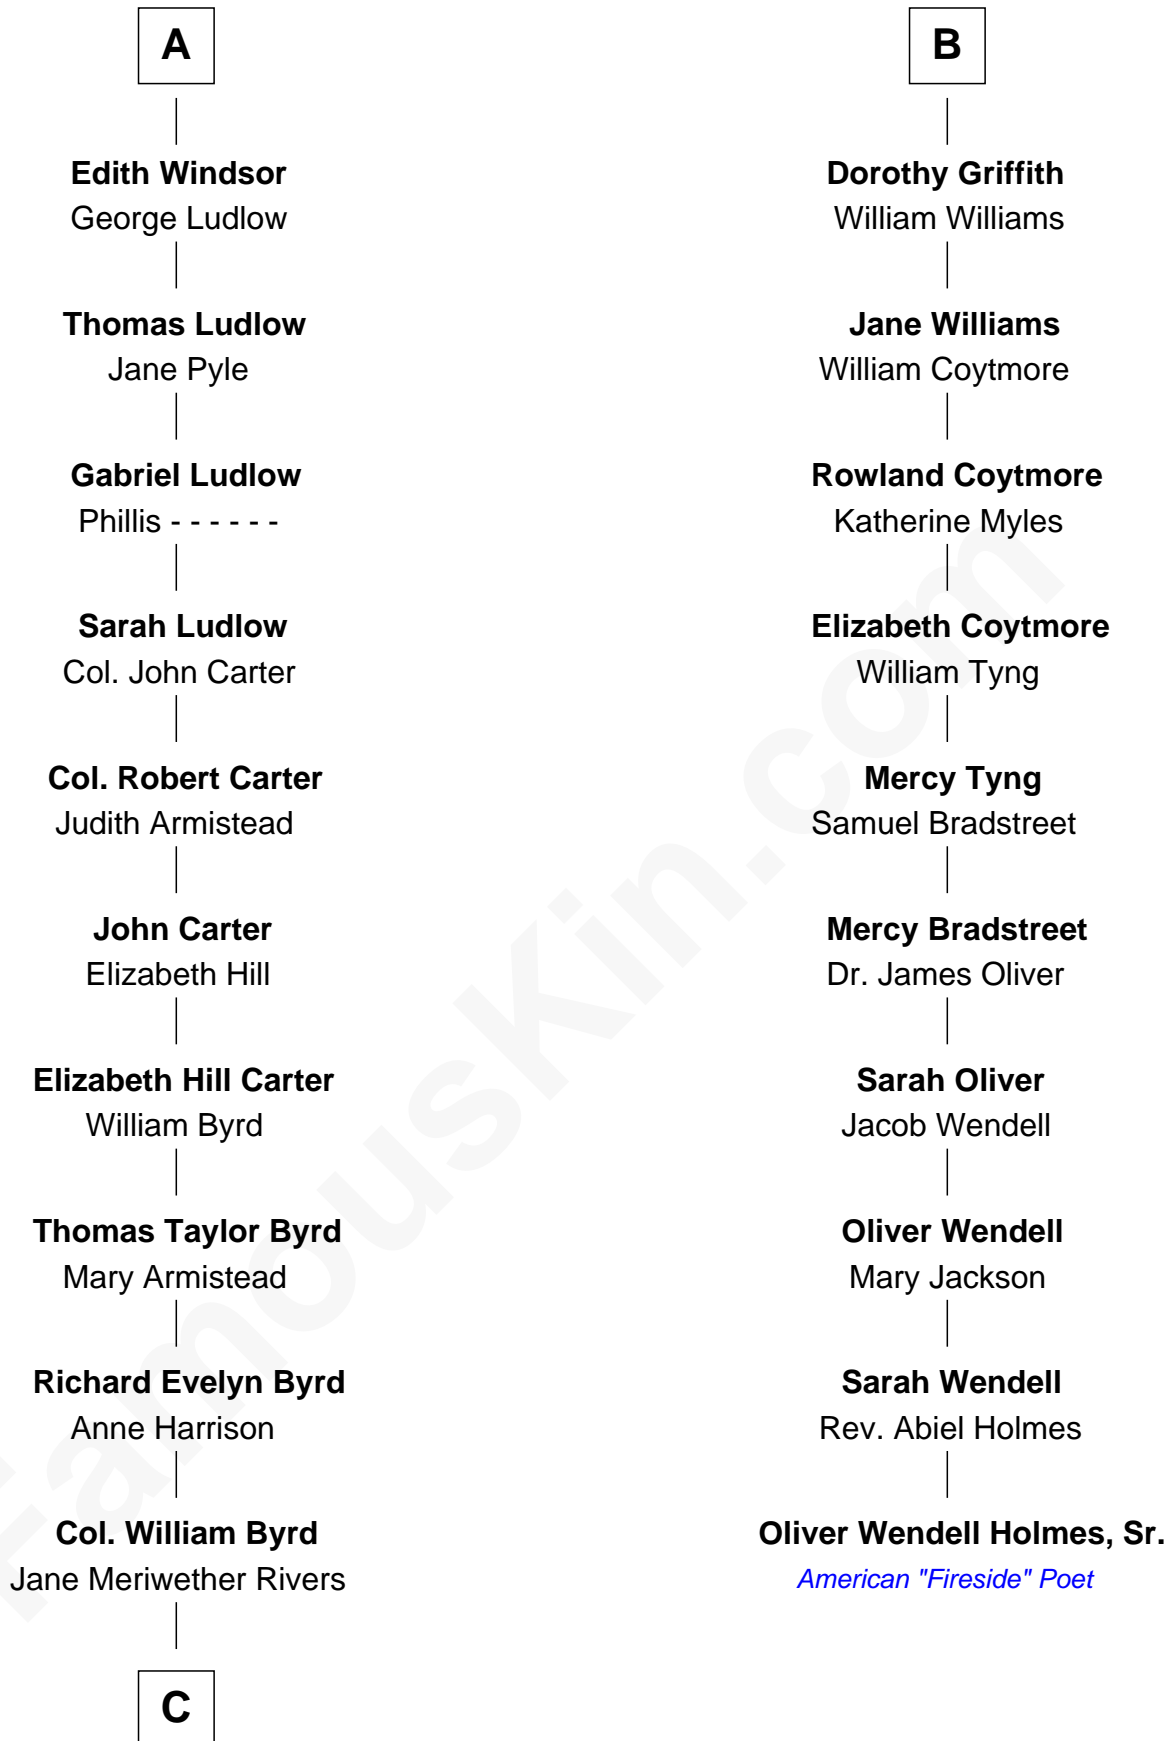

FamousKin.com
Relationship Chart of
Admiral Richard Byrd
Polar Explorer

16th cousin 2 times removed of
Oliver Wendell Holmes, Sr.
American "Fireside" Poet

C

Richard Evelyn Byrd

Eleanor Bolling Flood

Admiral Richard Byrd

Polar Explorer

FamousKin.com