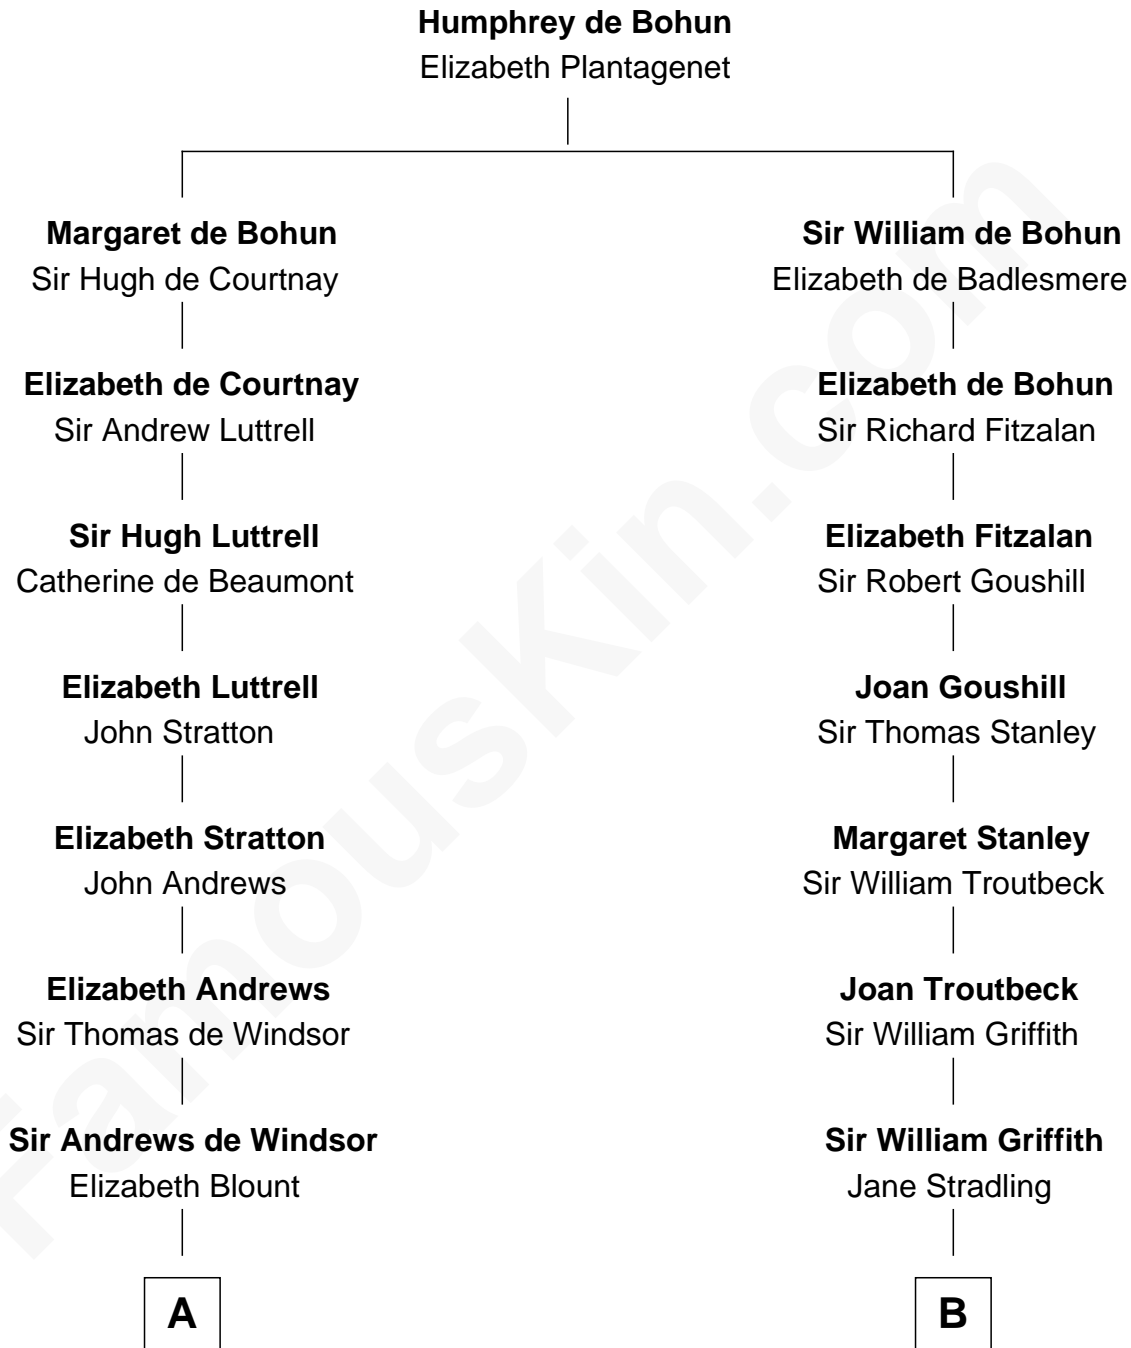

FamousKin.com
Relationship Chart of
Admiral Richard Byrd
Polar Explorer

16th cousin 2 times removed of
Oliver Wendell Holmes, Sr.
American "Fireside" Poet

C

Richard Evelyn Byrd

Eleanor Bolling Flood

Admiral Richard Byrd

Polar Explorer

FamousKin.com