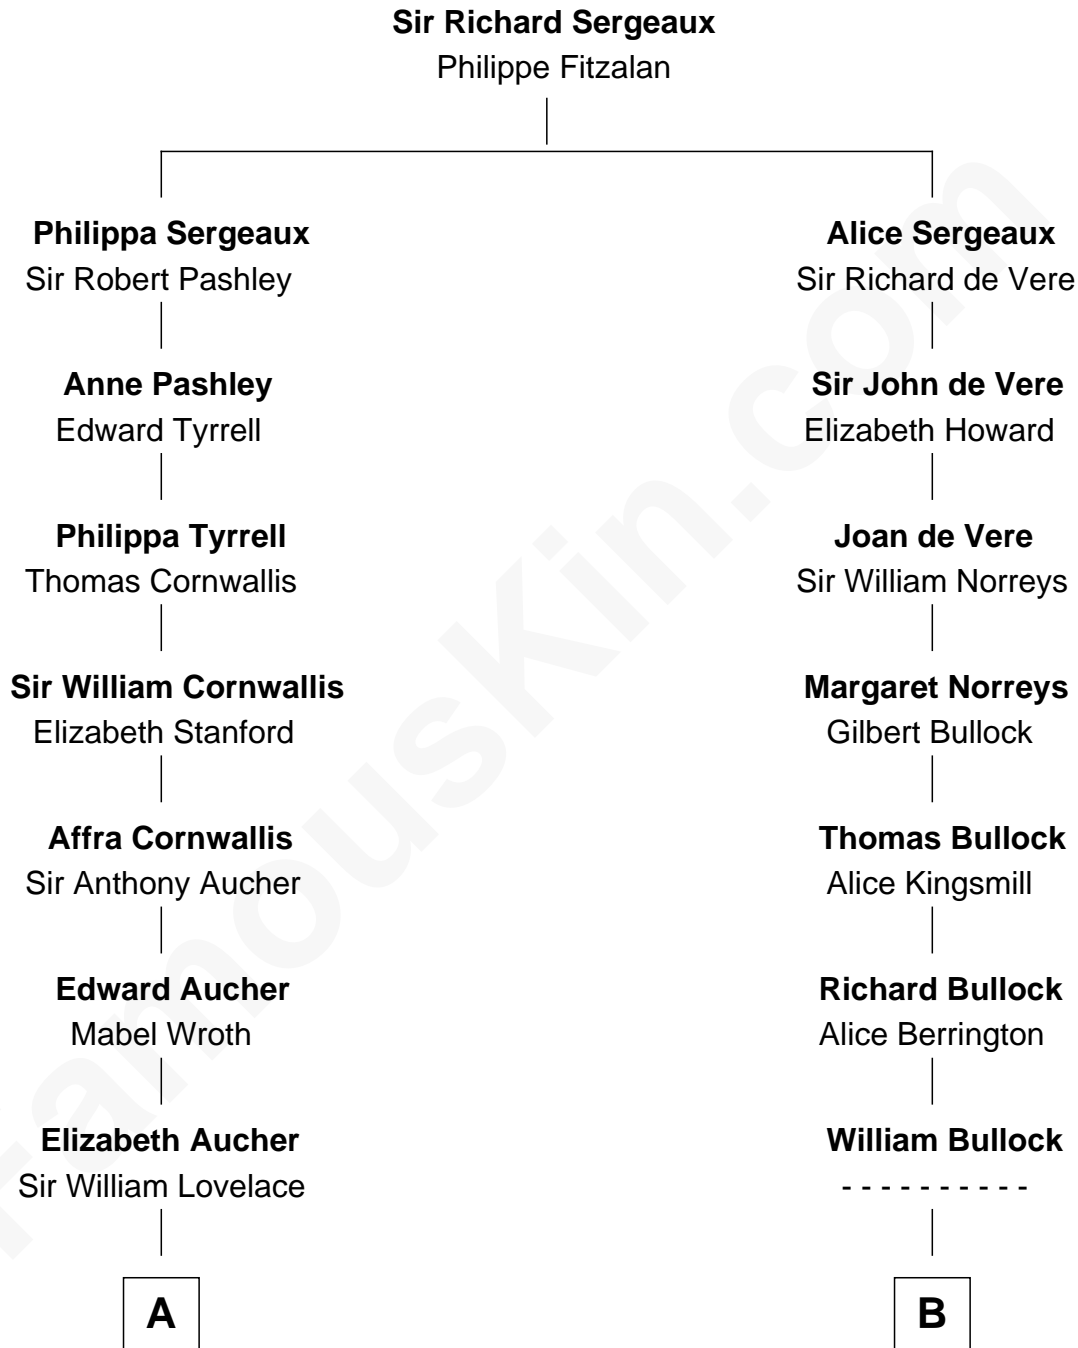

FamousKin.com
Relationship Chart of
Admiral Richard Byrd
Polar Explorer

14th cousin 5 times removed of
James Russell Lowell
American "Fireside" Poet

C

—
Joel Walker Flood

Ella Faulkner

—
Eleanor Bolling Flood

Richard Evelyn Byrd

—
Admiral Richard Byrd

Polar Explorer

FamousKin.com