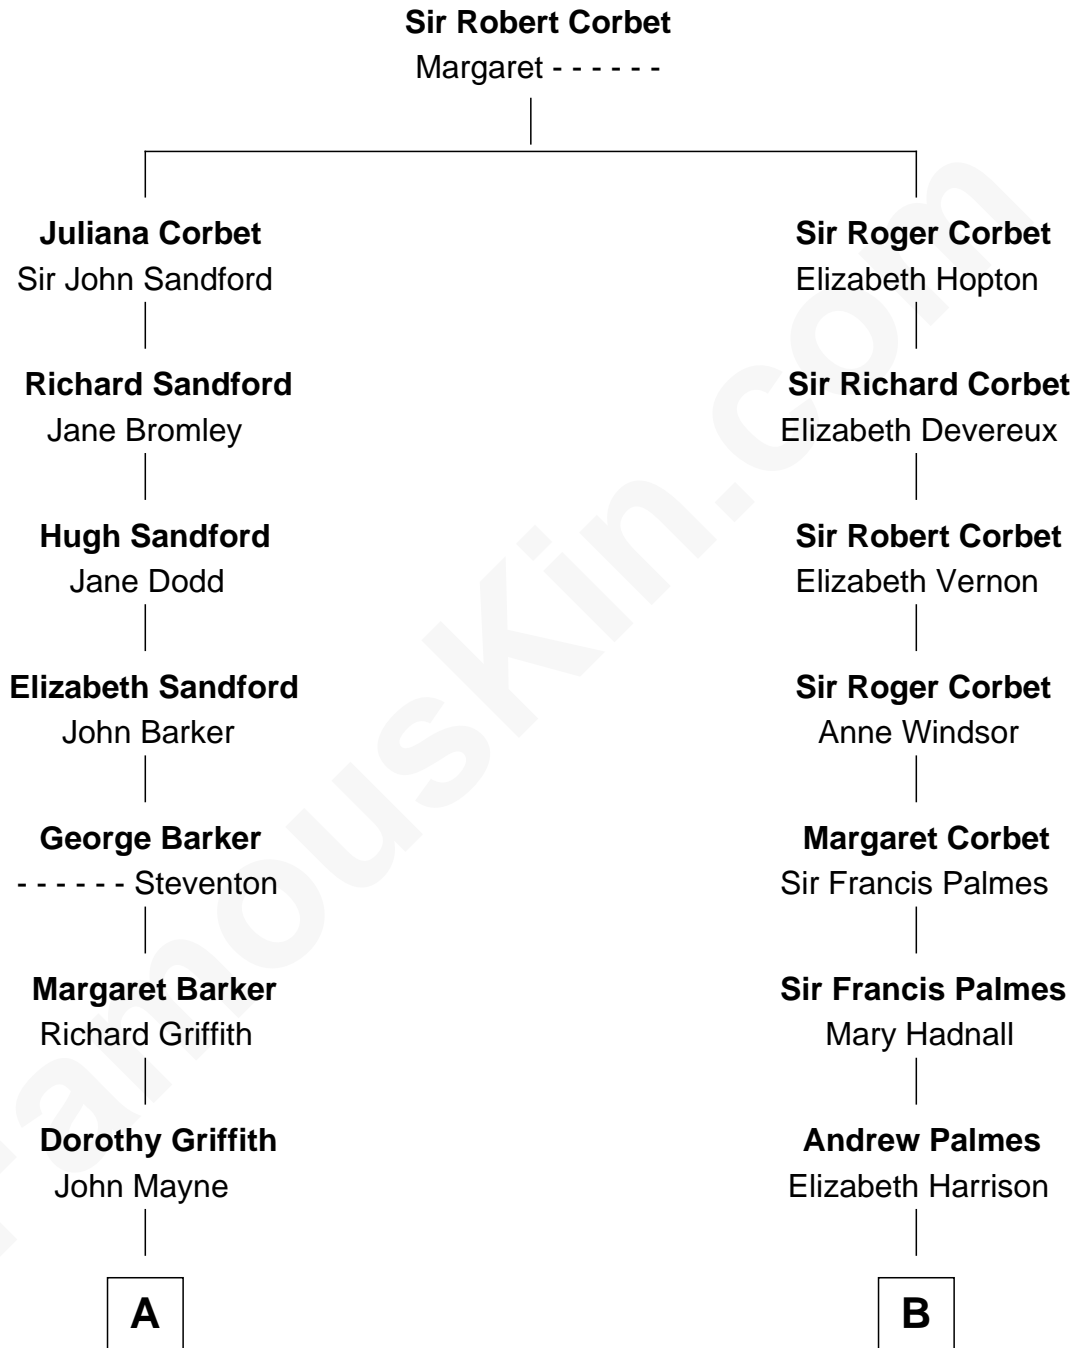

**FamousKin.com**  
**Relationship Chart of**  
**Admiral Richard Byrd**  
*Polar Explorer*

13th cousin 2 times removed of  
**James Russell Lowell**  
*American "Fireside" Poet*

**A**

**Blanche Mayne**  
Charles Harrison

**Anne Harrison**  
Thomas Willing

**Charles Willing**  
Anne Shippen

**Mary Willing**  
William Byrd

**Evelyn Taylor Byrd**  
Benjamin Harrison

**Anne Harrison**  
Richard Evelyn Byrd

**Col. William Byrd**  
Jane Meriwether Rivers

**Richard Evelyn Byrd**  
Eleanor Bolling Flood

**Admiral Richard Byrd**  
*Polar Explorer*

**B**

**Elizabeth Palmes**  
Robert Chambers

**Charles Chambers**  
Rebecca Patefield

**Rebecca Chambers**  
Daniel Russell