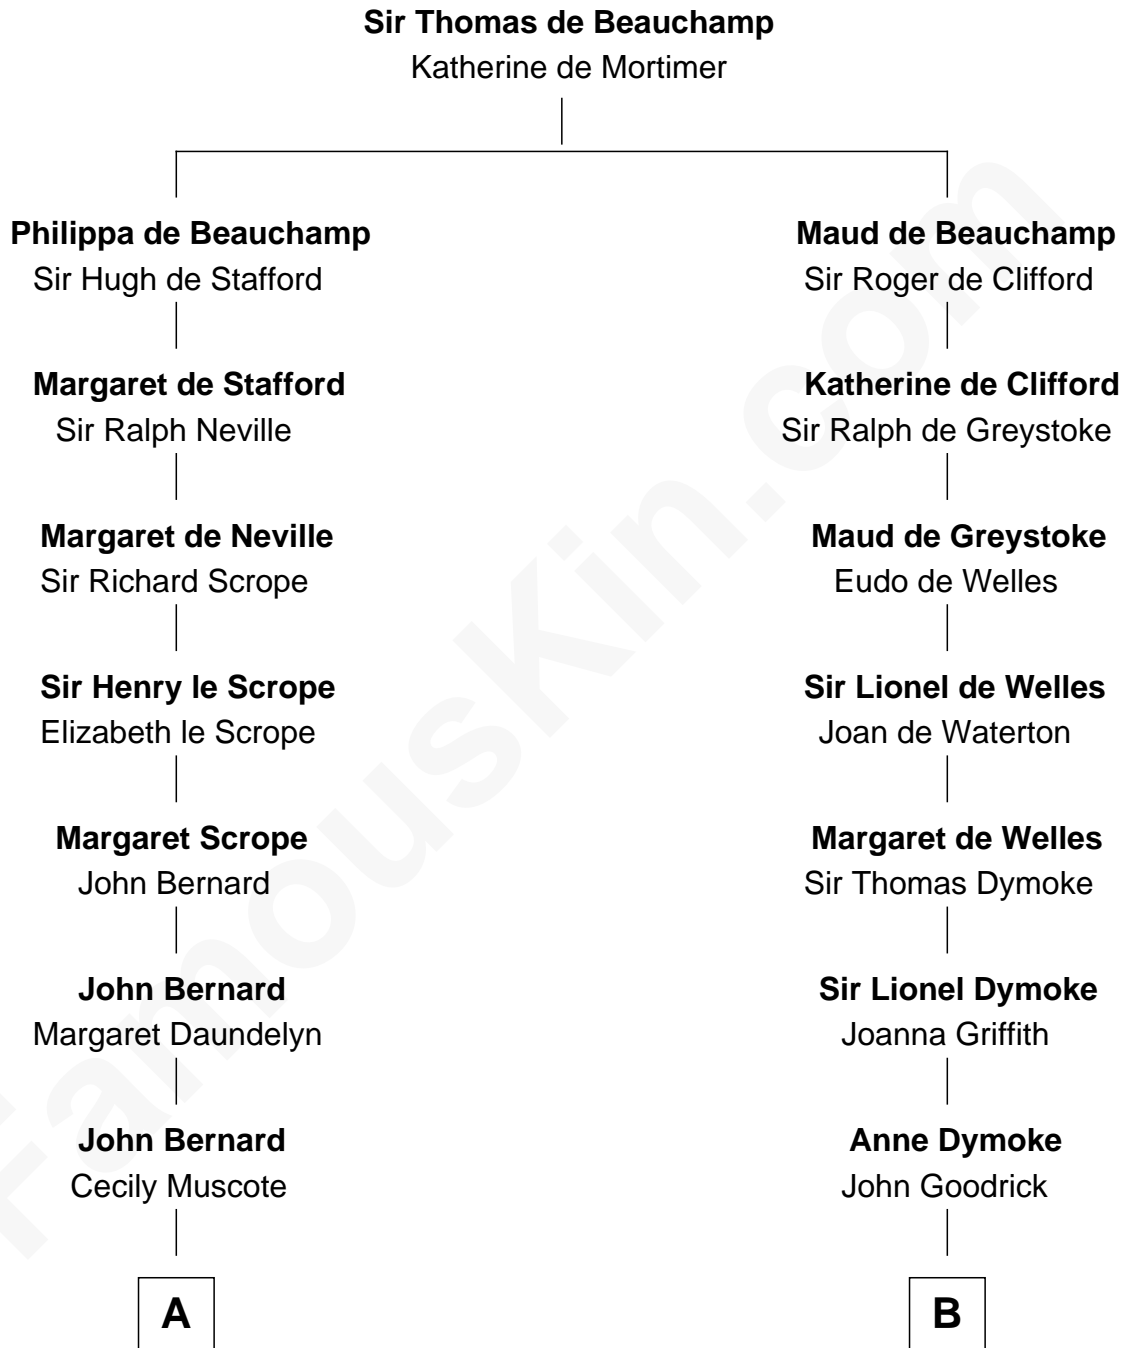

FamousKin.com
Relationship Chart of
Admiral Richard Byrd
Polar Explorer

16th cousin 1 time removed of

Ichabod Goodwin
27th Governor of New Hampshire

A

Francis Bernard
Alice Hazlewood

Elizabeth Bernard
Thomas Harrison

Probable

Benjamin Harrison
Mary - - - - -

Benjamin Harrison
Hannah Churchill

Nathaniel Harrison
Mary Cary

Nathaniel Harrison
Mary Digges

Benjamin Harrison
Evelyn Taylor Byrd

Anne Harrison
Richard Evelyn Byrd

Col. William Byrd
Jane Meriwether Rivers

Richard Evelyn Byrd
Eleanor Bolling Flood

Admiral Richard Byrd
Polar Explorer

B

Lionel Goodrick
Winifred Sapcott

Anne Goodrick
Benjamin Bolles

Thomas Bolles
Elizabeth Perkins