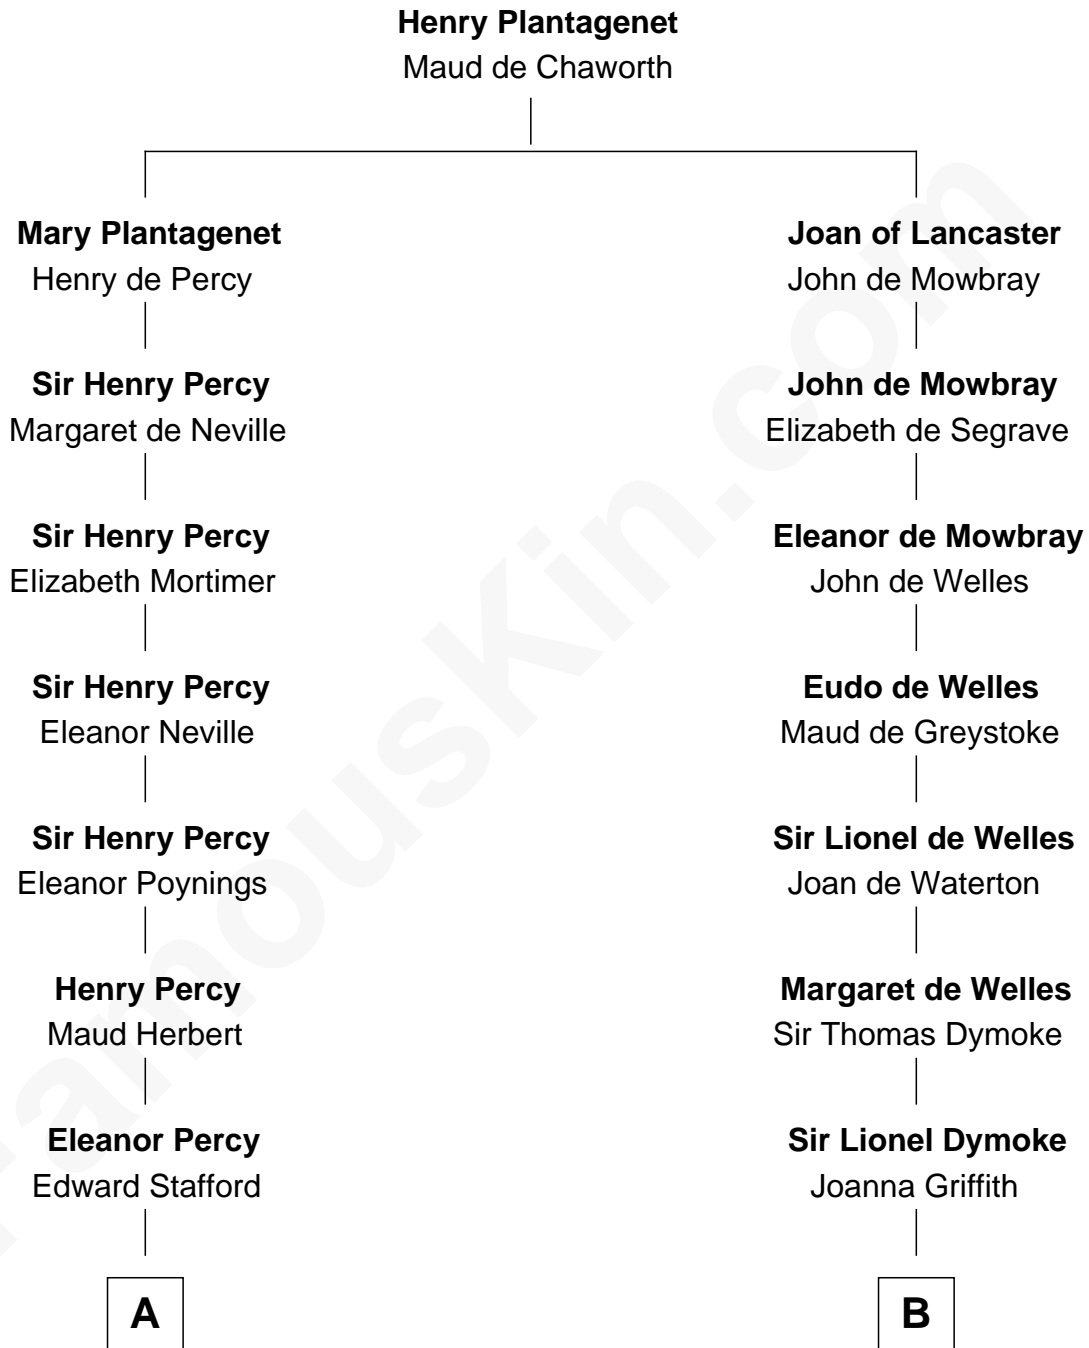

FamousKin.com
Relationship Chart of
Admiral Richard Byrd
Polar Explorer

17th cousin 3 times removed of
Ichabod Goodwin
27th Governor of New Hampshire

C

Richard Evelyn Byrd

Anne Harrison

Col. William Byrd
Jane Meriwether Rivers

Richard Evelyn Byrd
Eleanor Bolling Flood

Admiral Richard Byrd

Polar Explorer

FamousKin.com