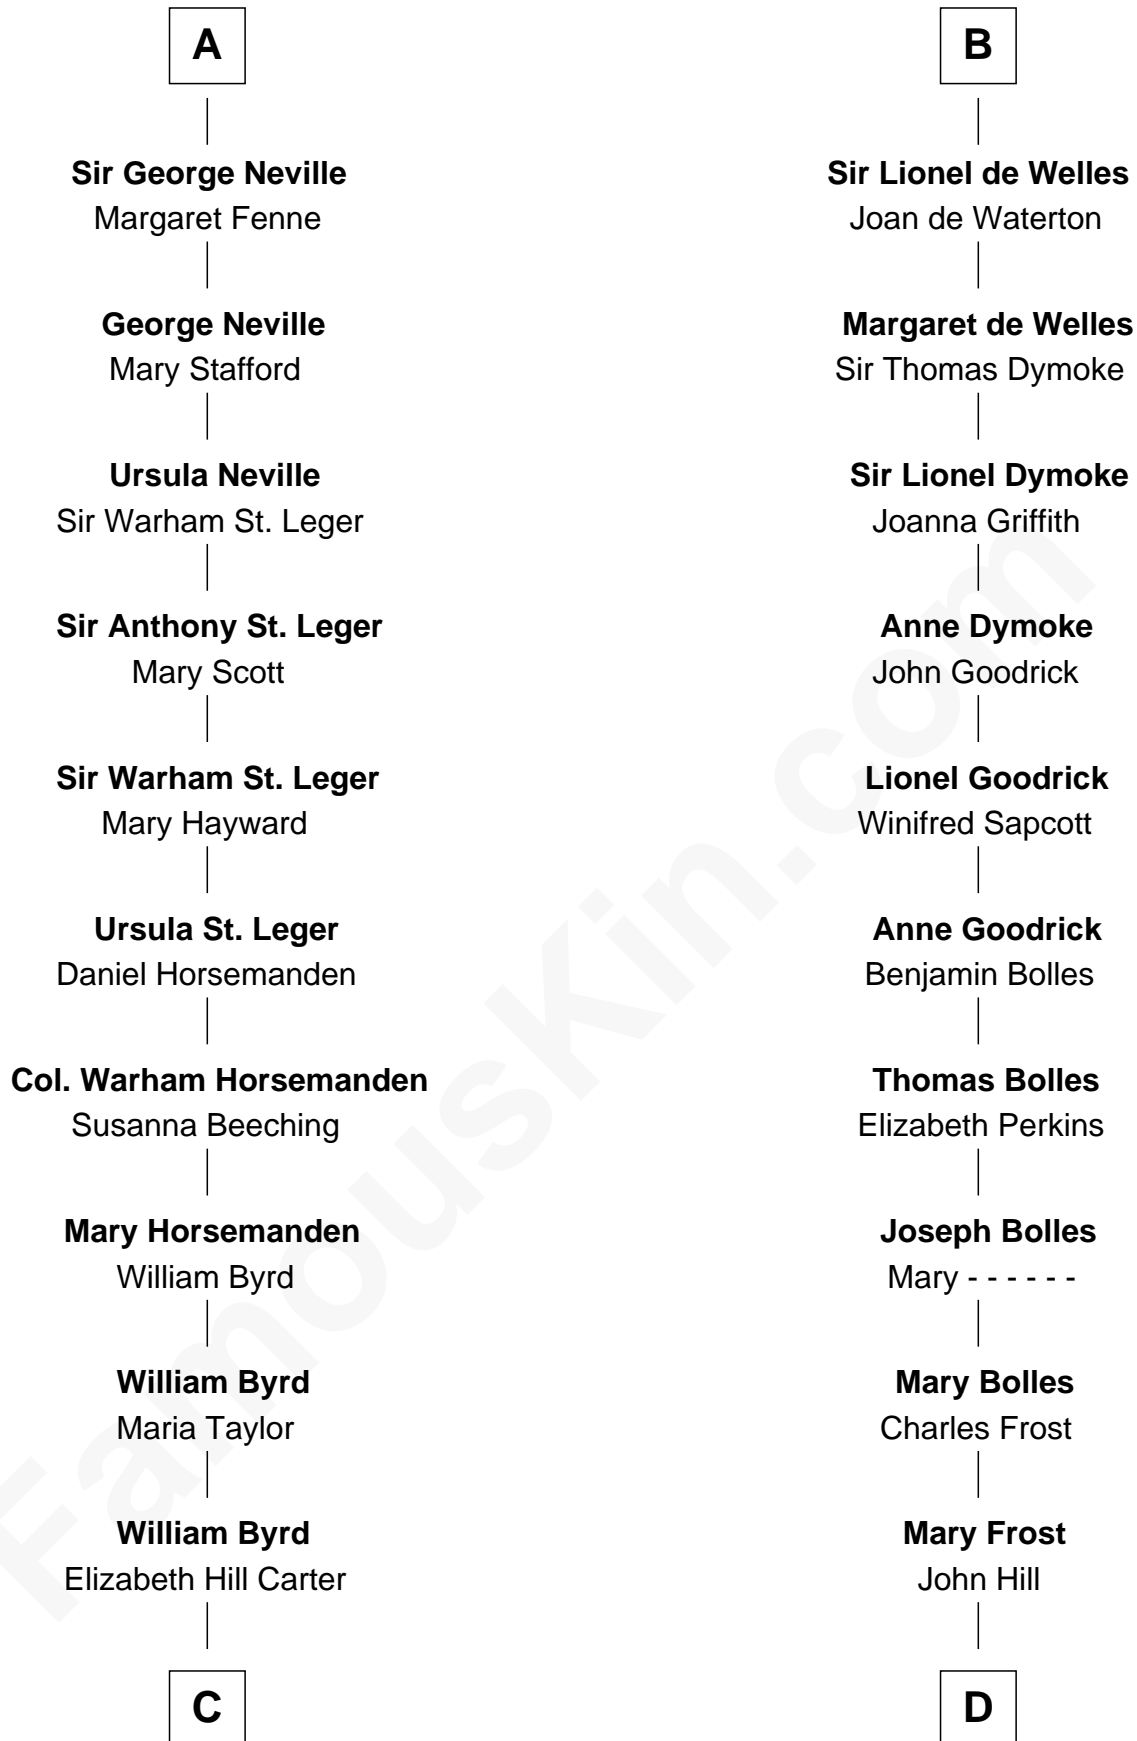

FamousKin.com
Relationship Chart of
Admiral Richard Byrd
Polar Explorer

20th cousin 1 time removed of
Ichabod Goodwin
27th Governor of New Hampshire

C

Thomas Taylor Byrd

Mary Armistead

Richard Evelyn Byrd

Anne Harrison

Col. William Byrd

Jane Meriwether Rivers

Richard Evelyn Byrd

Eleanor Bolling Flood

Admiral Richard Byrd

Polar Explorer

D

Elisha Hill

Mary Plaisted

Hannah Hill

Dominicus Goodwin

Samuel Goodwin

Anna Thompson Gerrish

Ichabod Goodwin

27th Governor of New Hampshire