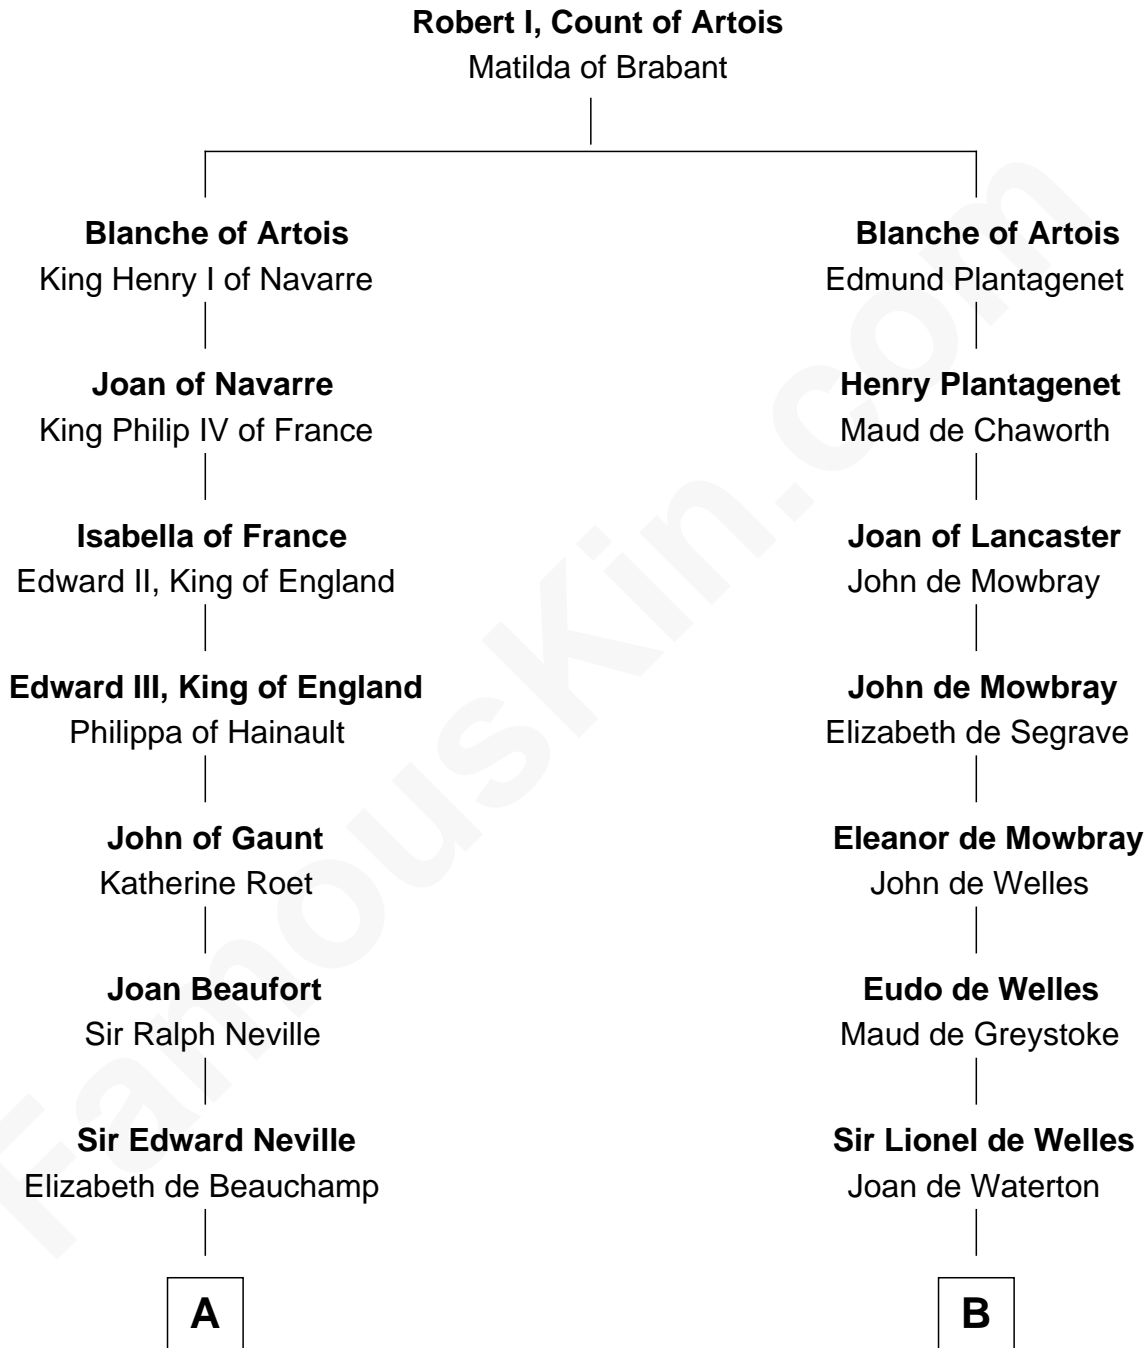

FamousKin.com
Relationship Chart of
Admiral Richard Byrd
Polar Explorer

19th cousin 2 times removed of
Ichabod Goodwin
27th Governor of New Hampshire

C

Thomas Taylor Byrd

Mary Armistead

Richard Evelyn Byrd

Anne Harrison

Col. William Byrd

Jane Meriwether Rivers

Richard Evelyn Byrd

Eleanor Bolling Flood

Admiral Richard Byrd

Polar Explorer

D