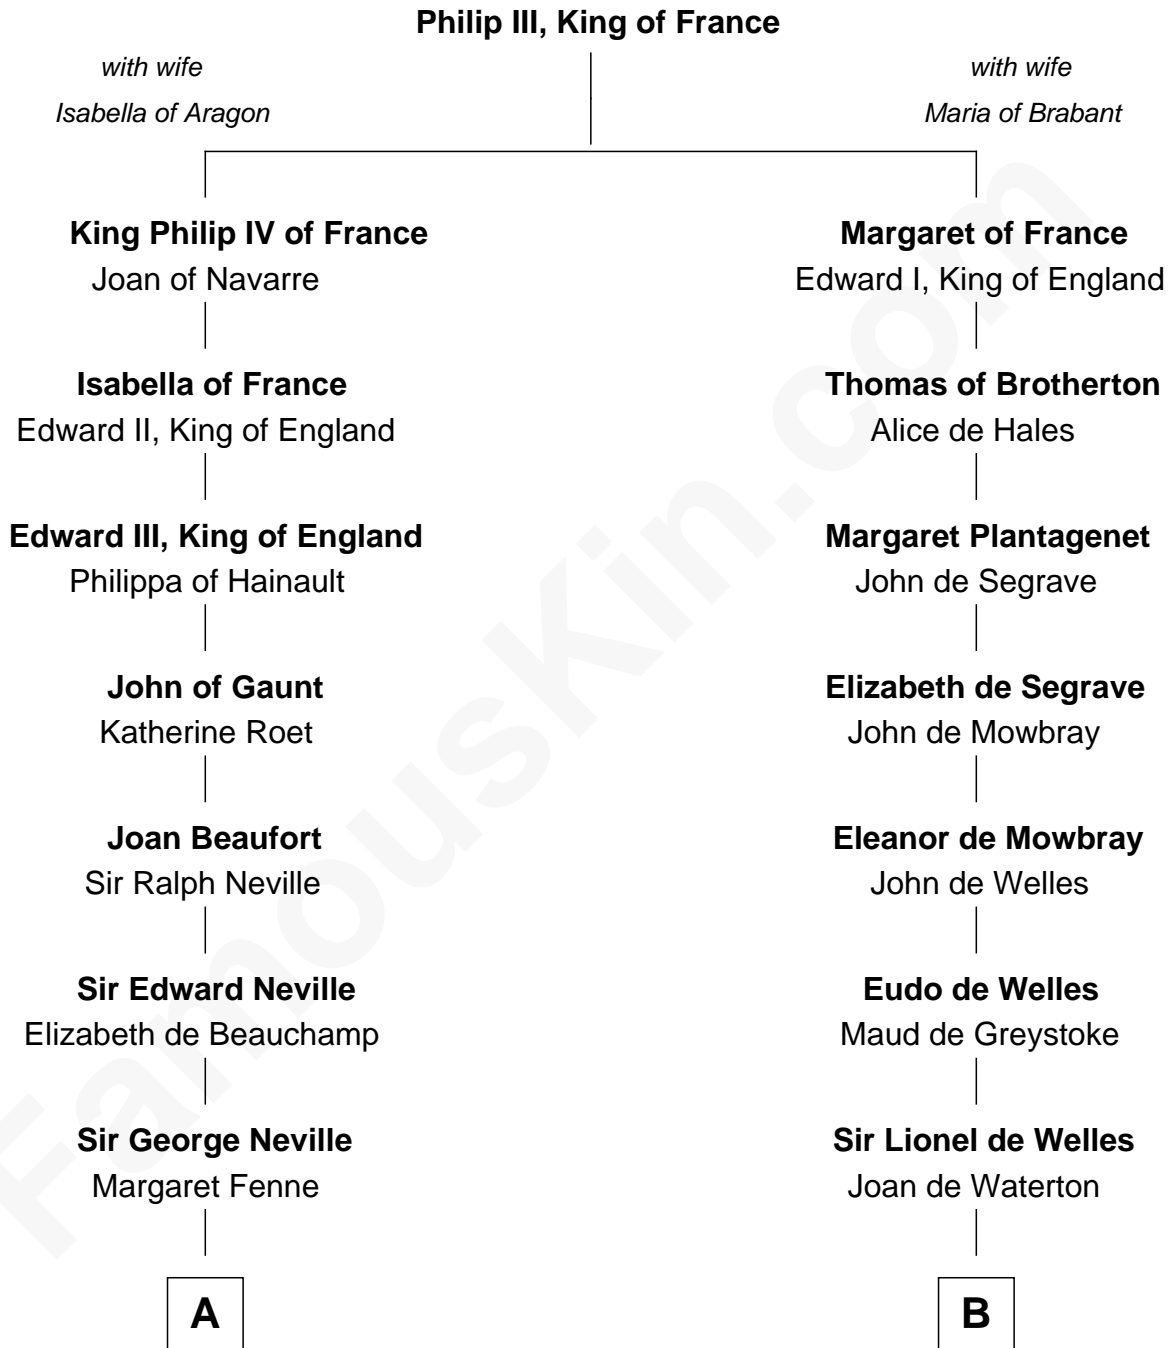

FamousKin.com
Relationship Chart of
Admiral Richard Byrd
Polar Explorer

19th cousin 1 time removed of
Ichabod Goodwin
27th Governor of New Hampshire

C

Richard Evelyn Byrd

Anne Harrison

Col. William Byrd
Jane Meriwether Rivers

Richard Evelyn Byrd
Eleanor Bolling Flood

Admiral Richard Byrd
Polar Explorer

D

Hannah Hill
Dominicus Goodwin

Samuel Goodwin
Anna Thompson Gerrish

Ichabod Goodwin
27th Governor of New Hampshire

FamousKin.com