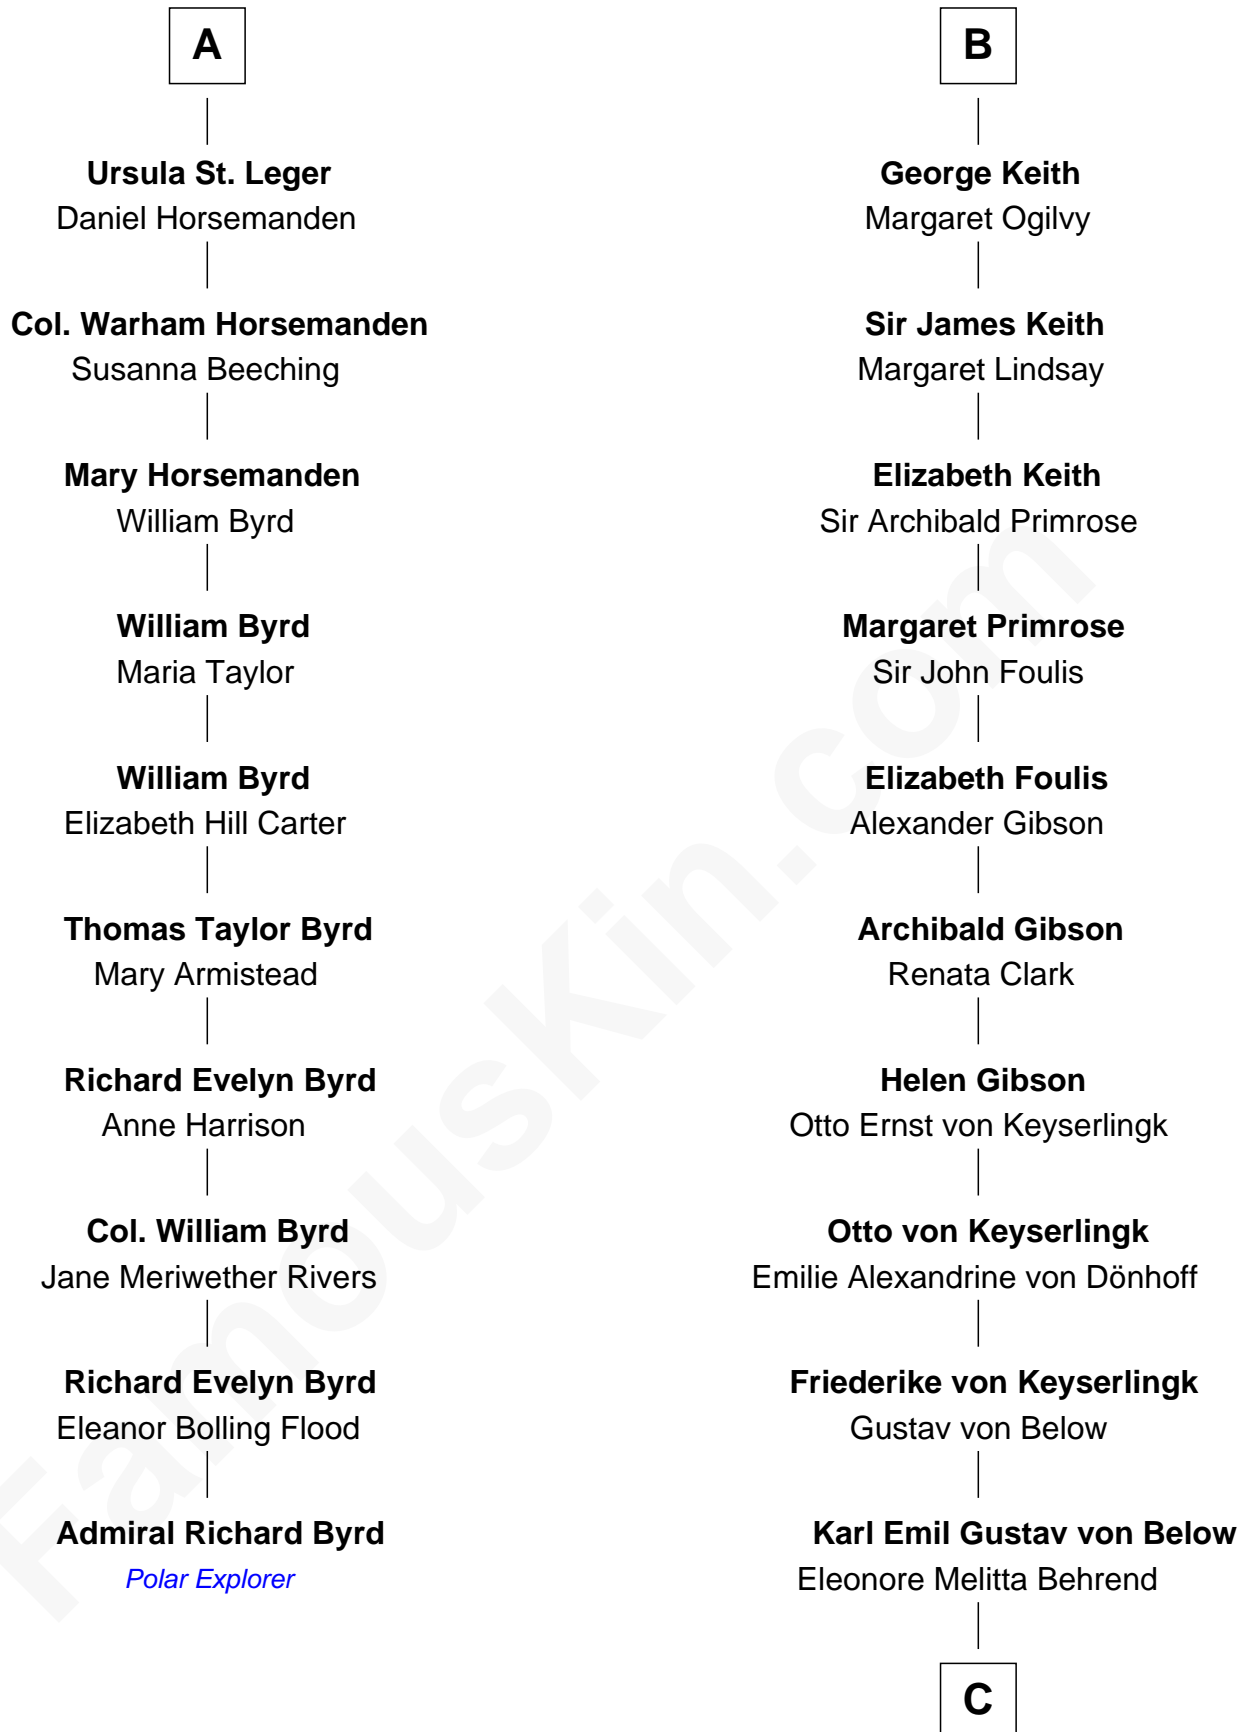

FamousKin.com
Relationship Chart of
Admiral Richard Byrd
Polar Explorer

16th cousin 3 times removed of
Wernher von Braun
Rocket Scientist

John of Gaunt
 Katherine Roet

C

Marie Eleonore Dorothea von Below

Wernher von Quistorp

Emmy von Quistorp

Magnus von Braun

Wernher von Braun

Rocket Scientist

FamousKin.com