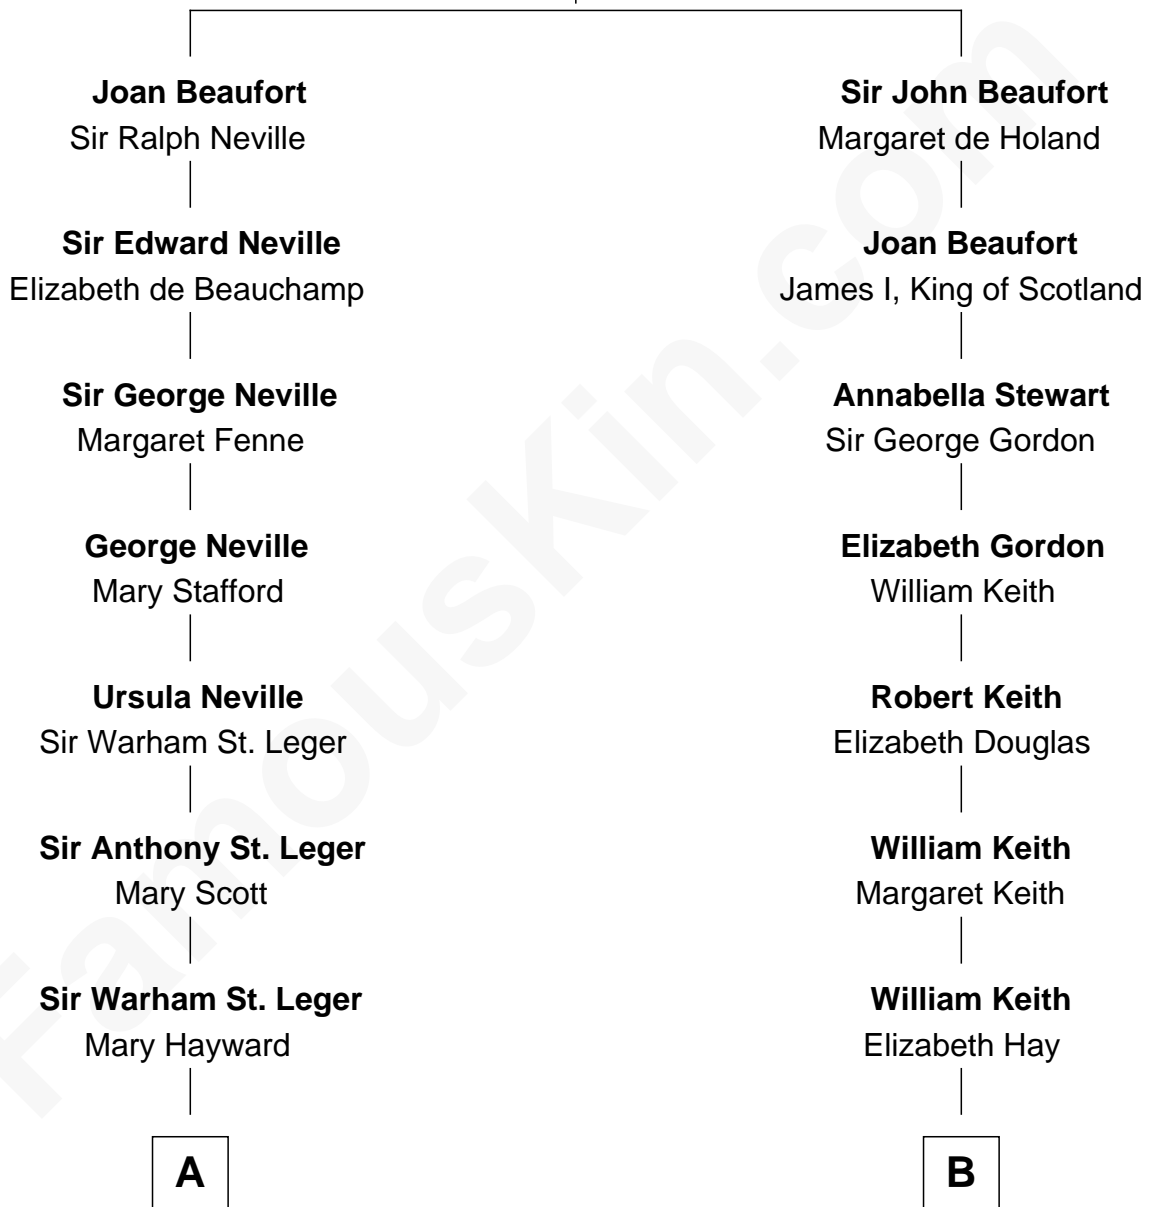

FamousKin.com
Relationship Chart of
Admiral Richard Byrd
Polar Explorer

16th cousin 3 times removed of
Wernher von Braun
Rocket Scientist

John of Gaunt
 Katherine Roet

C

Marie Eleonore Dorothea von Below

Wernher von Quistorp

Emmy von Quistorp

Magnus von Braun

Wernher von Braun

Rocket Scientist

FamousKin.com