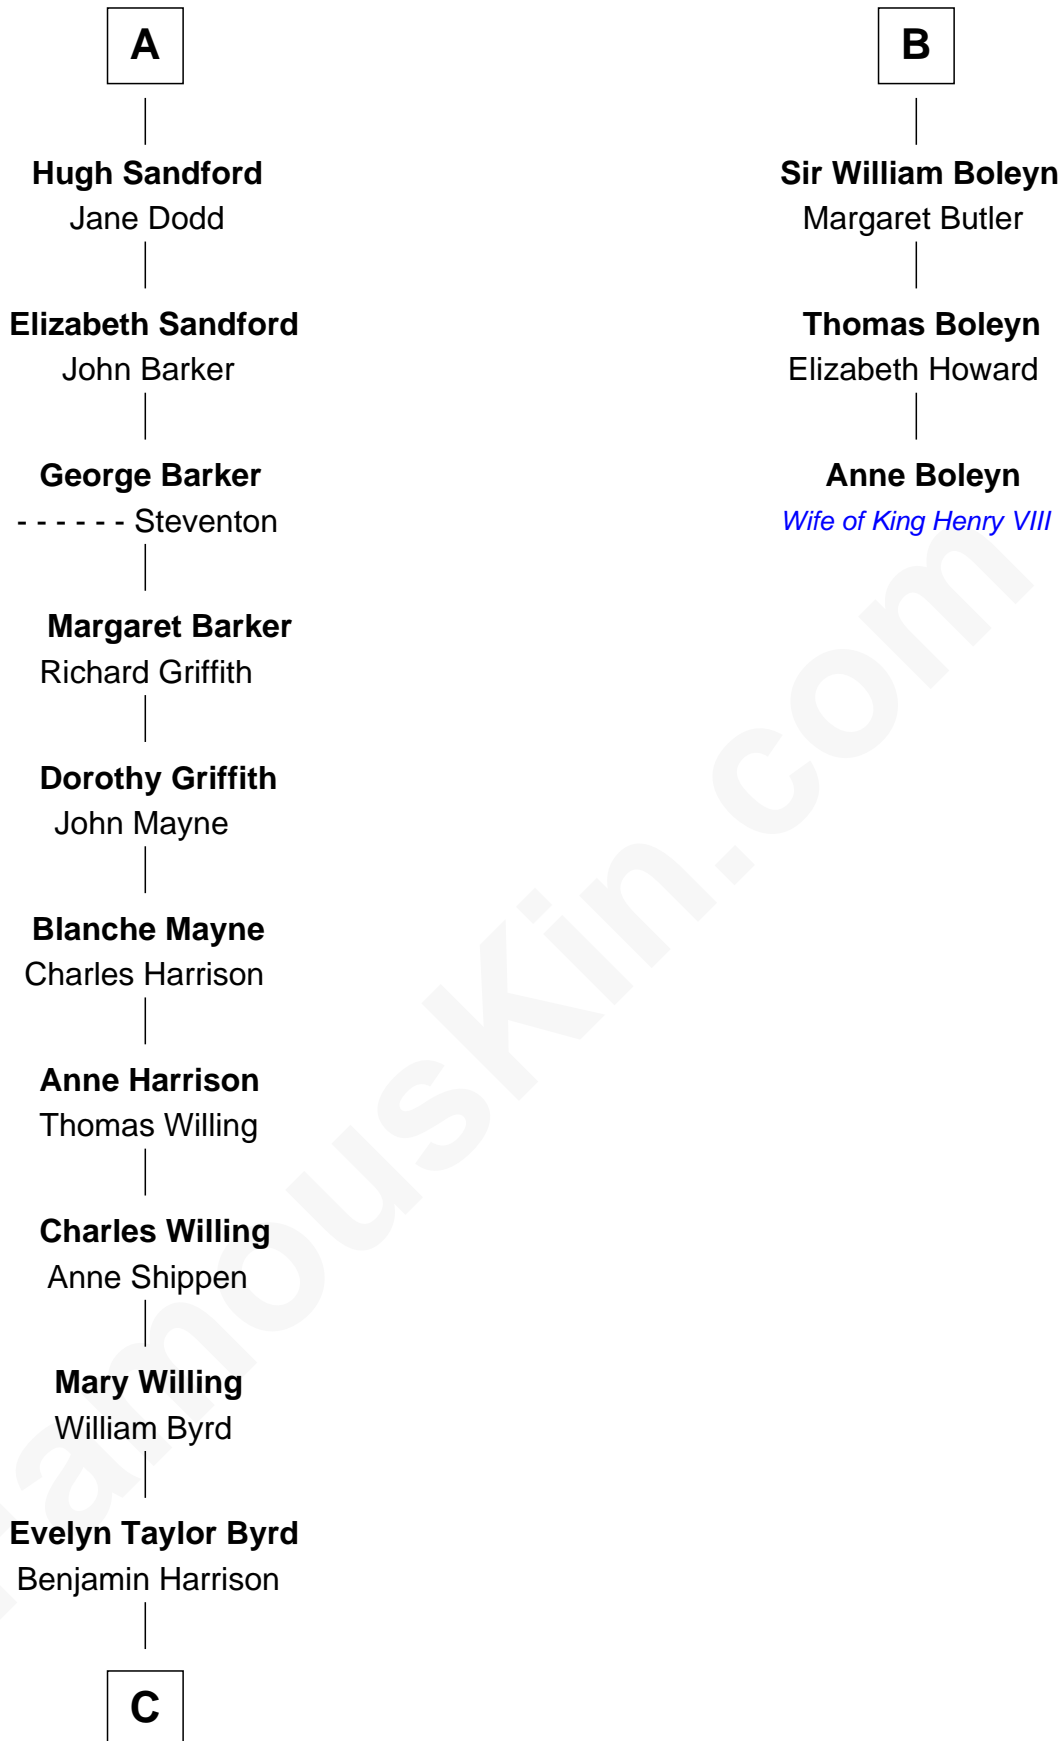

FamousKin.com
Relationship Chart of
Admiral Richard Byrd
Polar Explorer

9th cousin 11 times removed of

Anne Boleyn
2nd Wife of King Henry VIII

Sir Roger de Somery
 Nichole d'Aubenev

C

—
Anne Harrison
Richard Evelyn Byrd

—
Col. William Byrd
Jane Meriwether Rivers

—
Richard Evelyn Byrd
Eleanor Bolling Flood

—
Admiral Richard Byrd
Polar Explorer

FamousKin.com