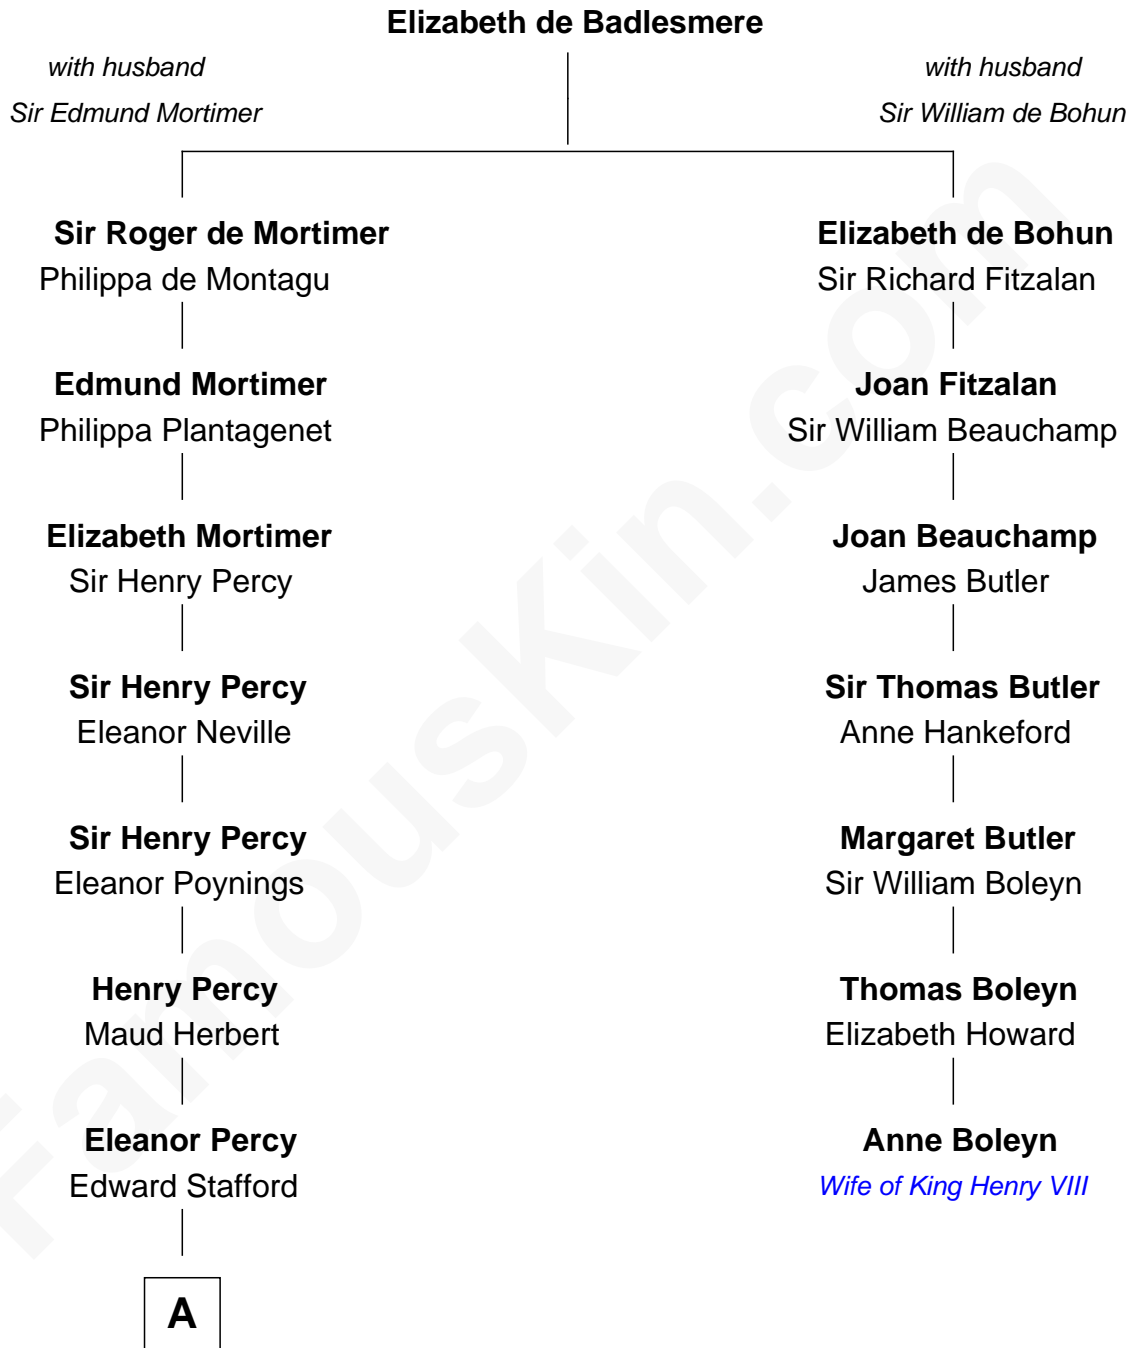

FamousKin.com
Relationship Chart of
Admiral Richard Byrd
Polar Explorer

6th cousin 14 times removed of

Anne Boleyn
2nd Wife of King Henry VIII

B

Richard Evelyn Byrd

Anne Harrison

Col. William Byrd

Jane Meriwether Rivers

Richard Evelyn Byrd

Eleanor Bolling Flood

Admiral Richard Byrd

Polar Explorer

FamousKin.com