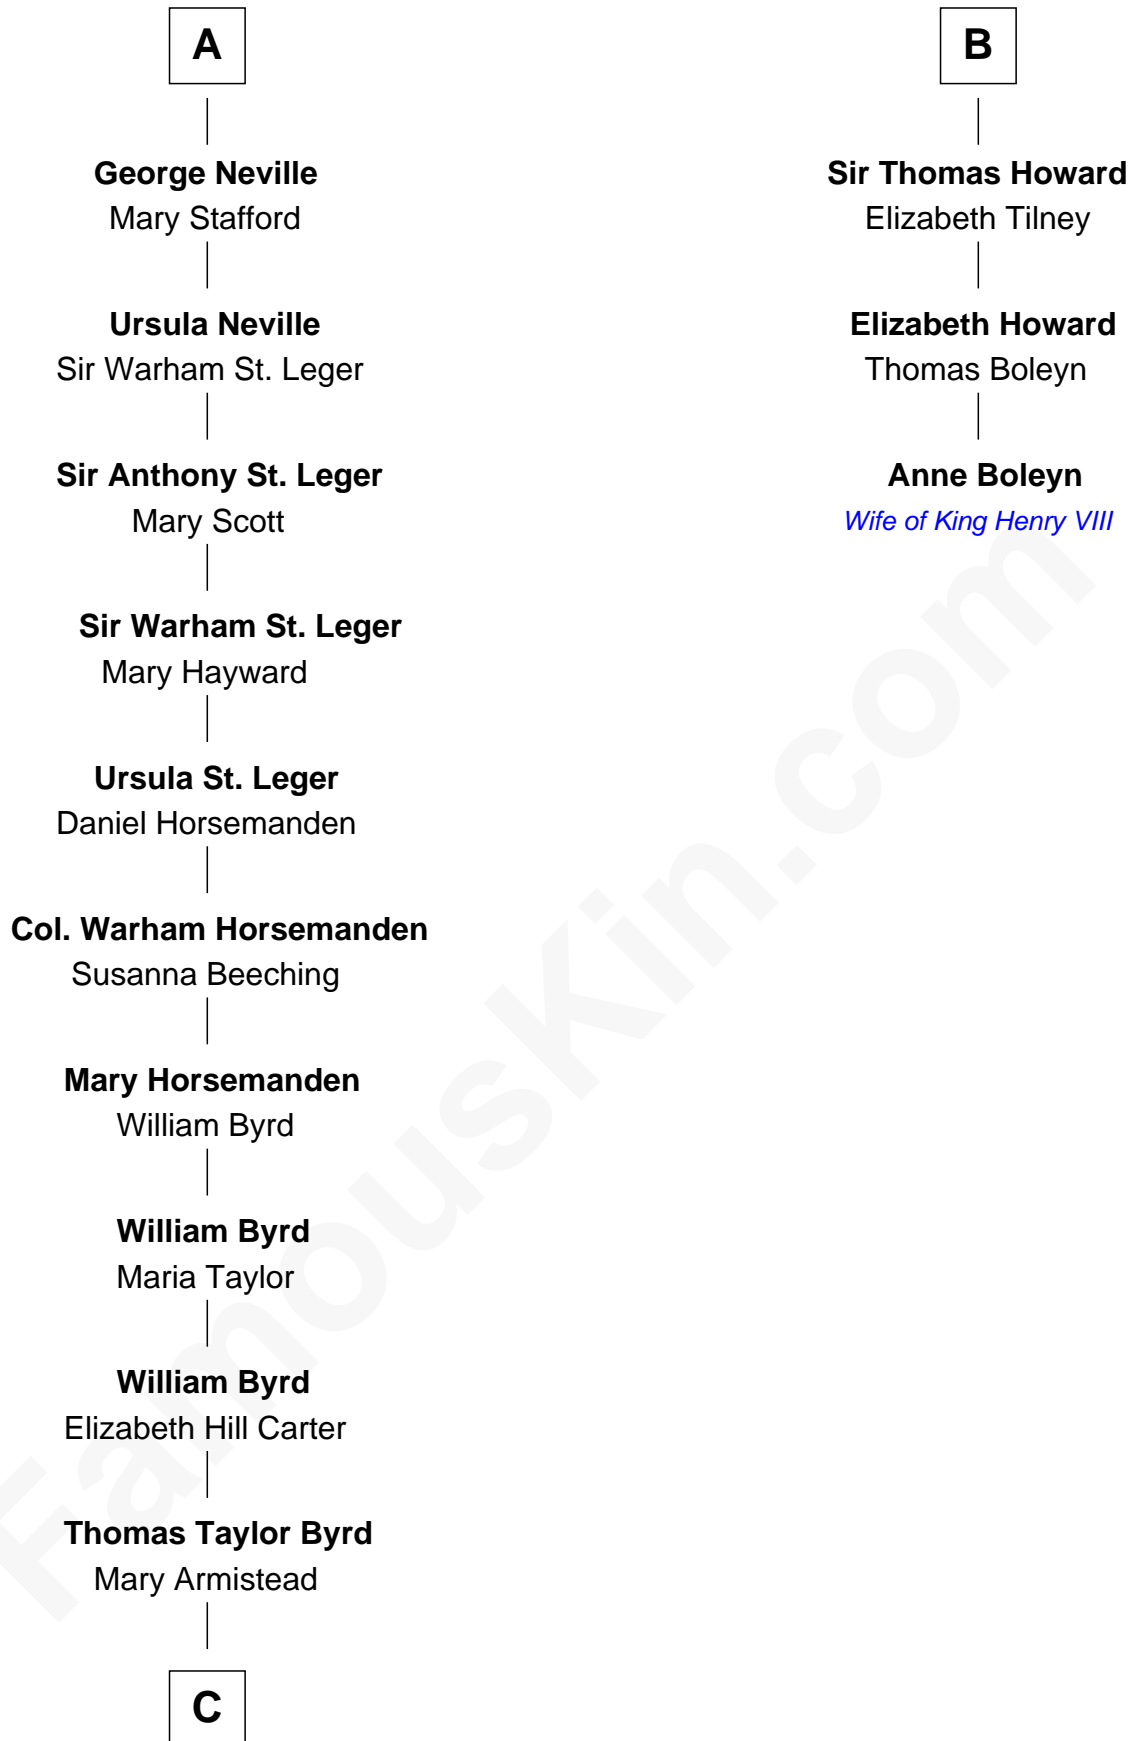

**FamousKin.com**  
**Relationship Chart of**  
**Admiral Richard Byrd**  
*Polar Explorer*

9th cousin 11 times removed of  
**Anne Boleyn**  
*2nd Wife of King Henry VIII*

**C**

Richard Evelyn Byrd

Anne Harrison

Col. William Byrd  
Jane Meriwether Rivers

Richard Evelyn Byrd  
Eleanor Bolling Flood

Admiral Richard Byrd

*Polar Explorer*

FamousKin.com