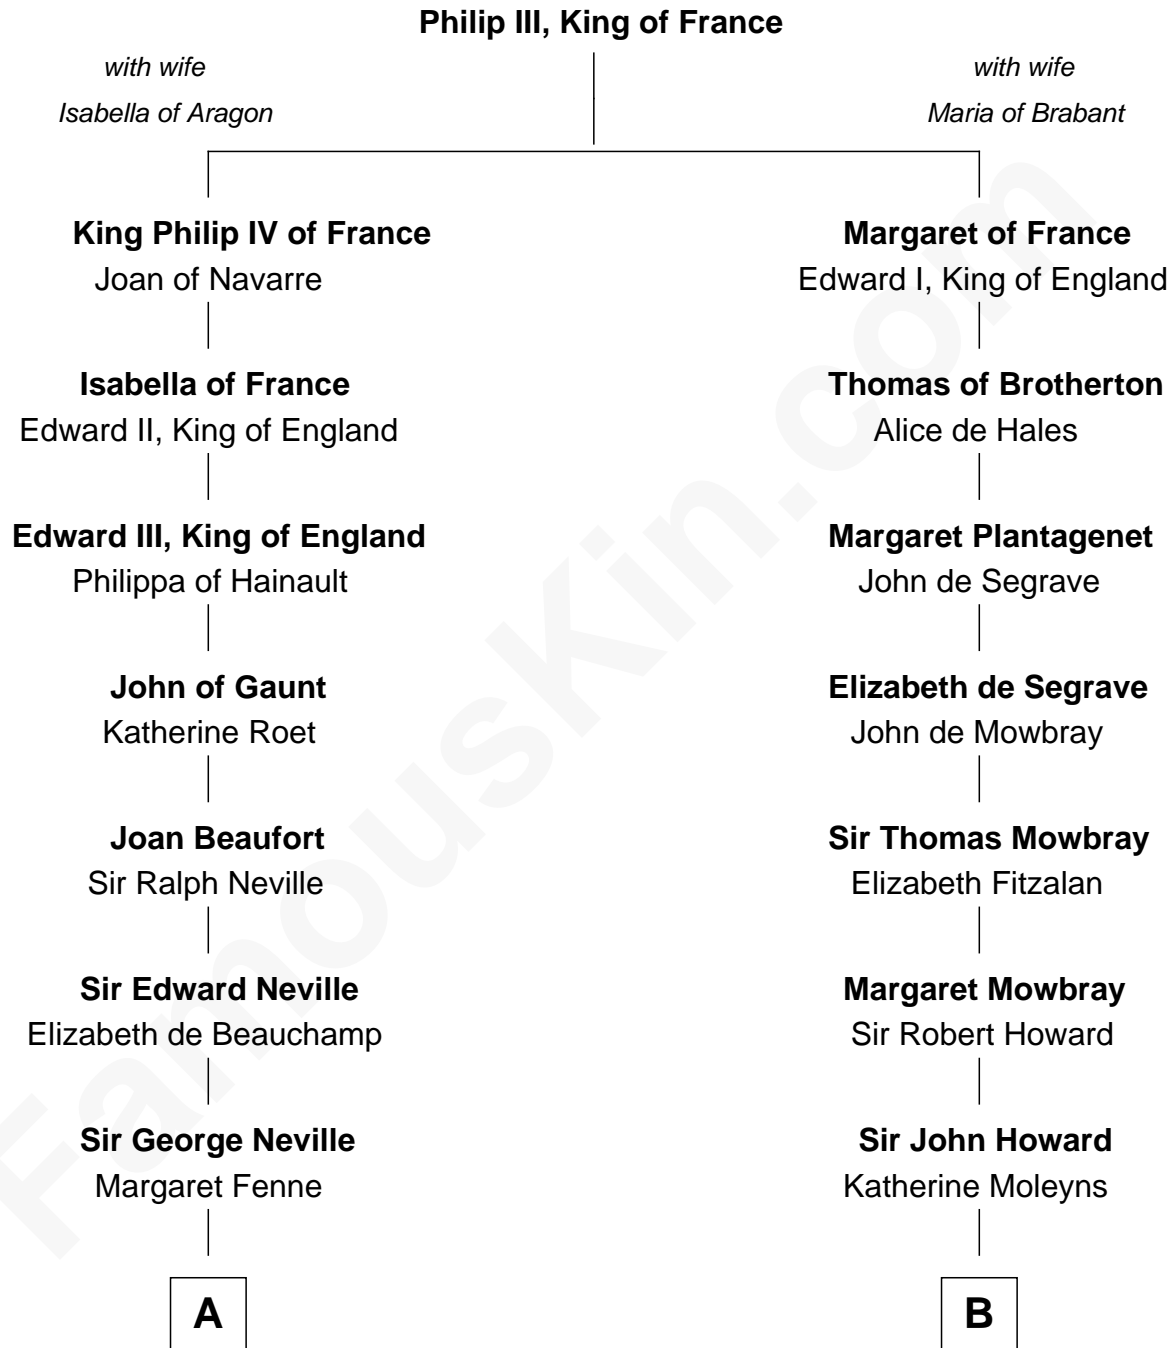

**FamousKin.com**  
**Relationship Chart of**  
**Admiral Richard Byrd**  
*Polar Explorer*

9th cousin 11 times removed of  
**Anne Boleyn**  
*2nd Wife of King Henry VIII*

**C**

Richard Evelyn Byrd

Anne Harrison

Col. William Byrd  
Jane Meriwether Rivers

Richard Evelyn Byrd  
Eleanor Bolling Flood

Admiral Richard Byrd

*Polar Explorer*

FamousKin.com