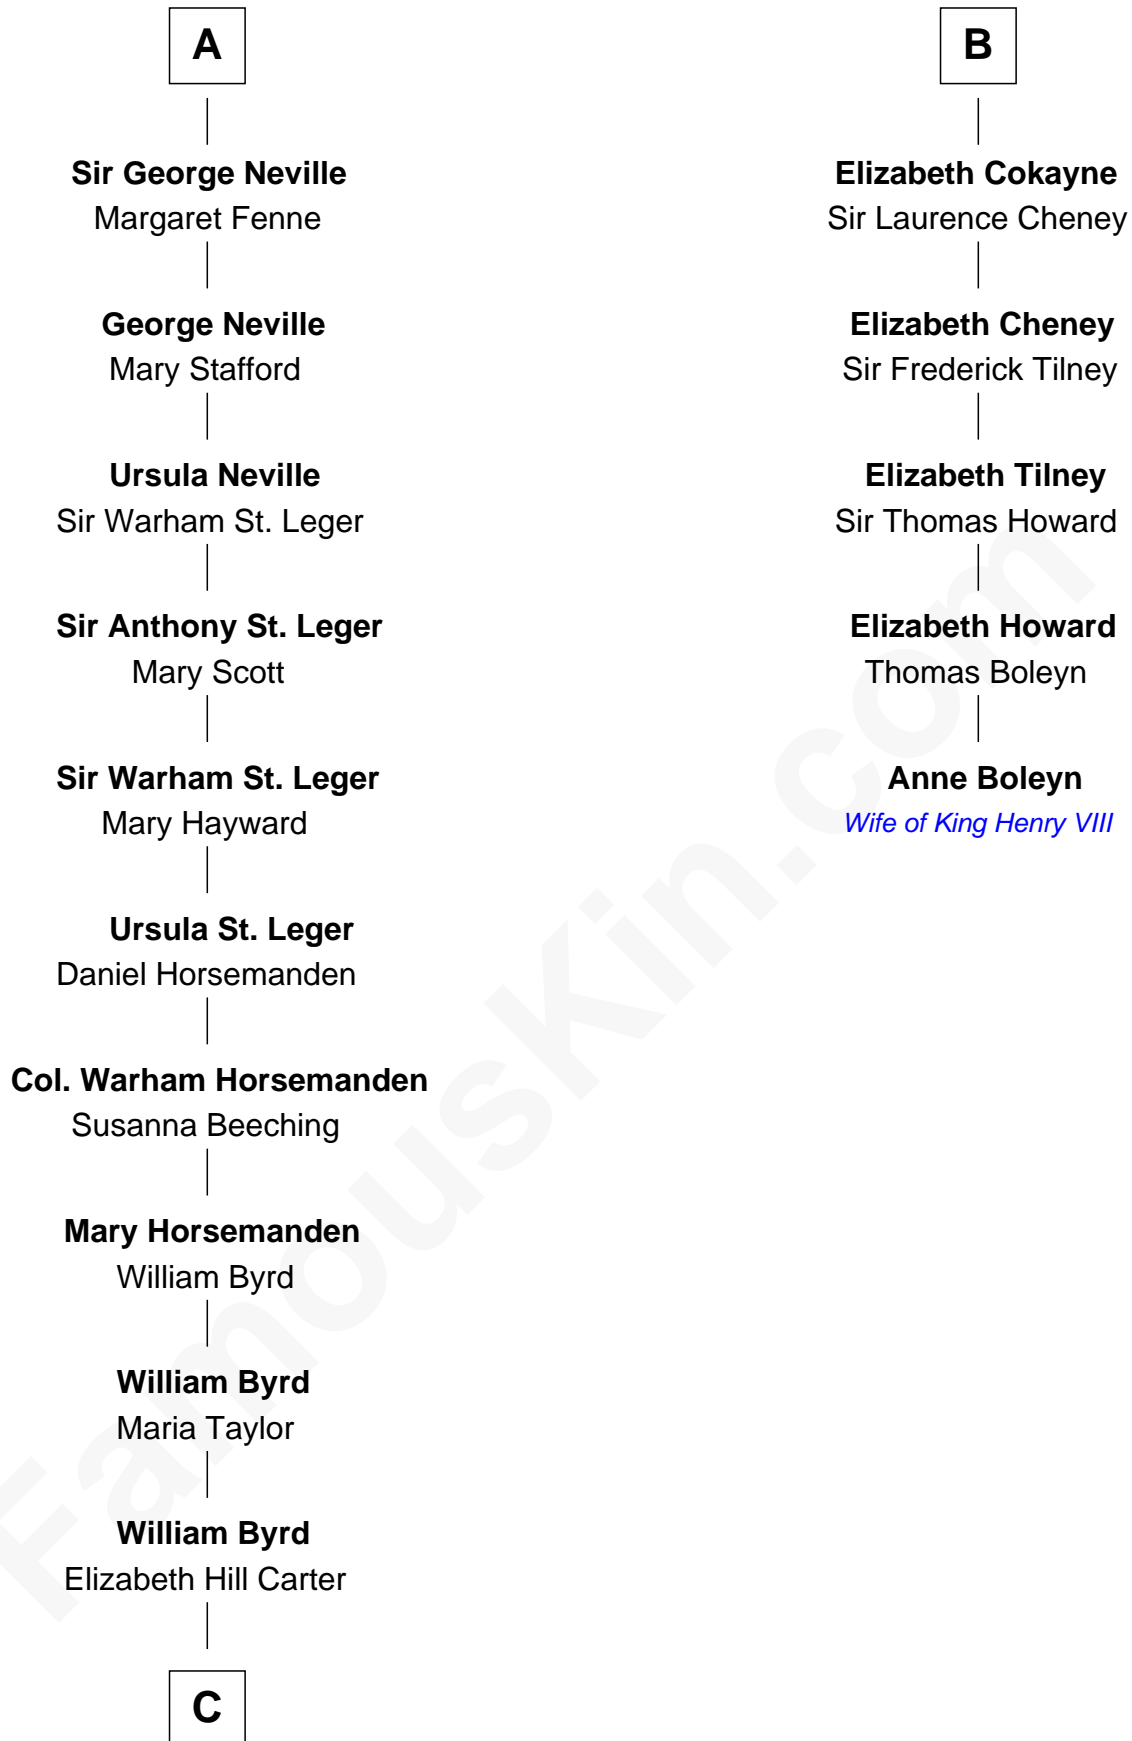

**FamousKin.com**  
**Relationship Chart of**  
**Admiral Richard Byrd**  
*Polar Explorer*

**11th cousin 10 times removed of**  
**Anne Boleyn**  
*2nd Wife of King Henry VIII*

**Sir William Longespee**  
 Ela of Salisbury

**C**

—  
**Thomas Taylor Byrd**

Mary Armistead

—  
**Richard Evelyn Byrd**

Anne Harrison

—  
**Col. William Byrd**  
Jane Meriwether Rivers

—  
**Richard Evelyn Byrd**

Eleanor Bolling Flood

—  
**Admiral Richard Byrd**

*Polar Explorer*

FamousKin.com