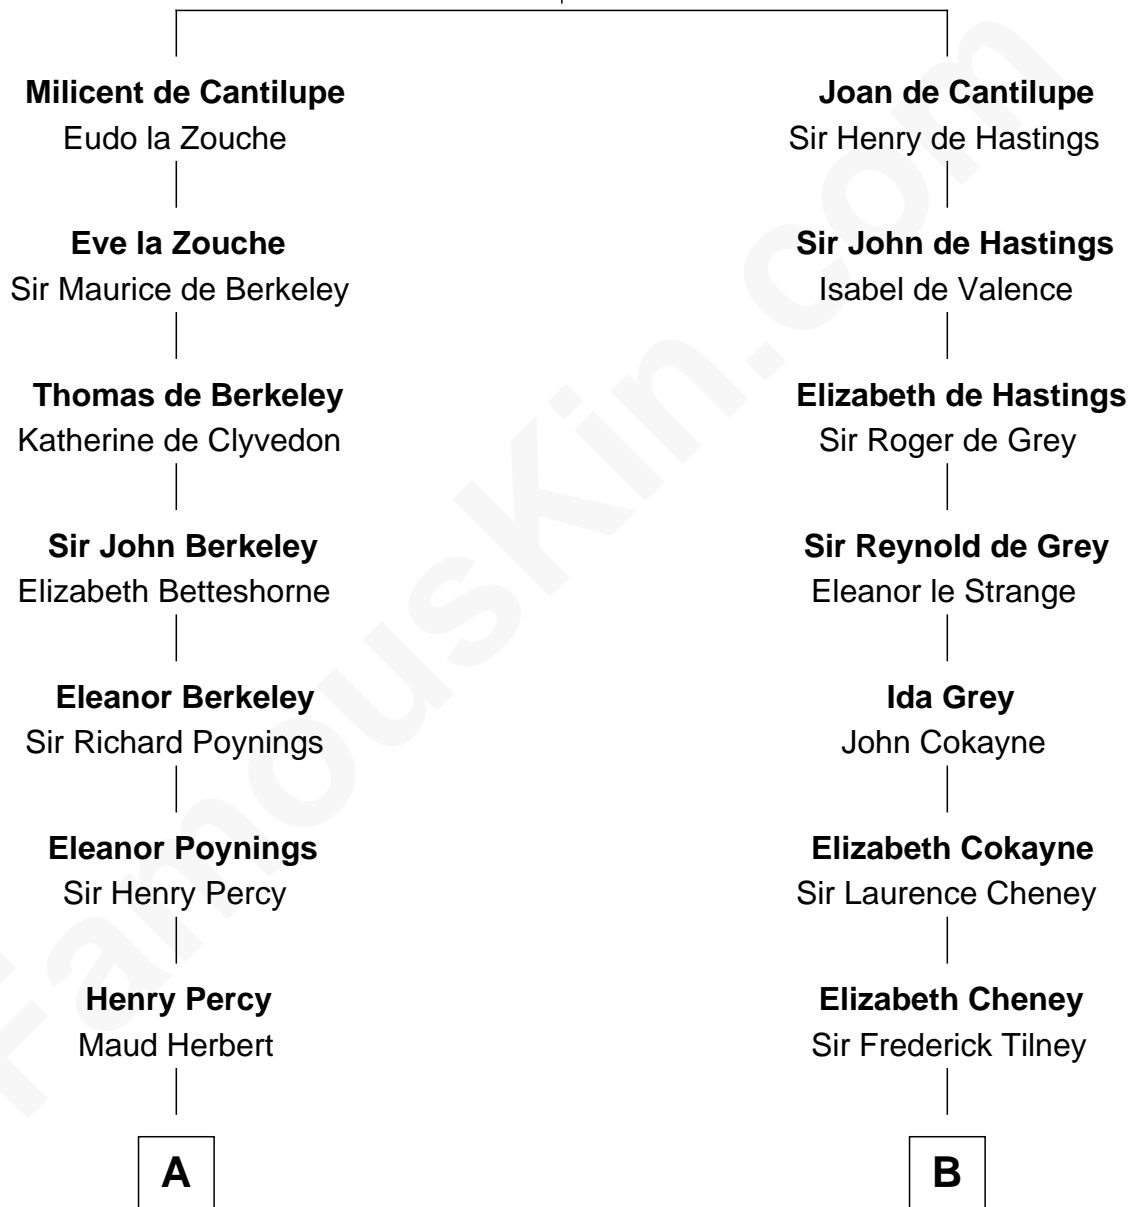

FamousKin.com
Relationship Chart of
Admiral Richard Byrd
Polar Explorer

9th cousin 12 times removed of
Anne Boleyn
2nd Wife of King Henry VIII

Sir William de Cantilupe
 Eve de Braiose

C

Thomas Taylor Byrd

Mary Armistead

Richard Evelyn Byrd

Anne Harrison

Col. William Byrd

Jane Meriwether Rivers

Richard Evelyn Byrd

Eleanor Bolling Flood

Admiral Richard Byrd