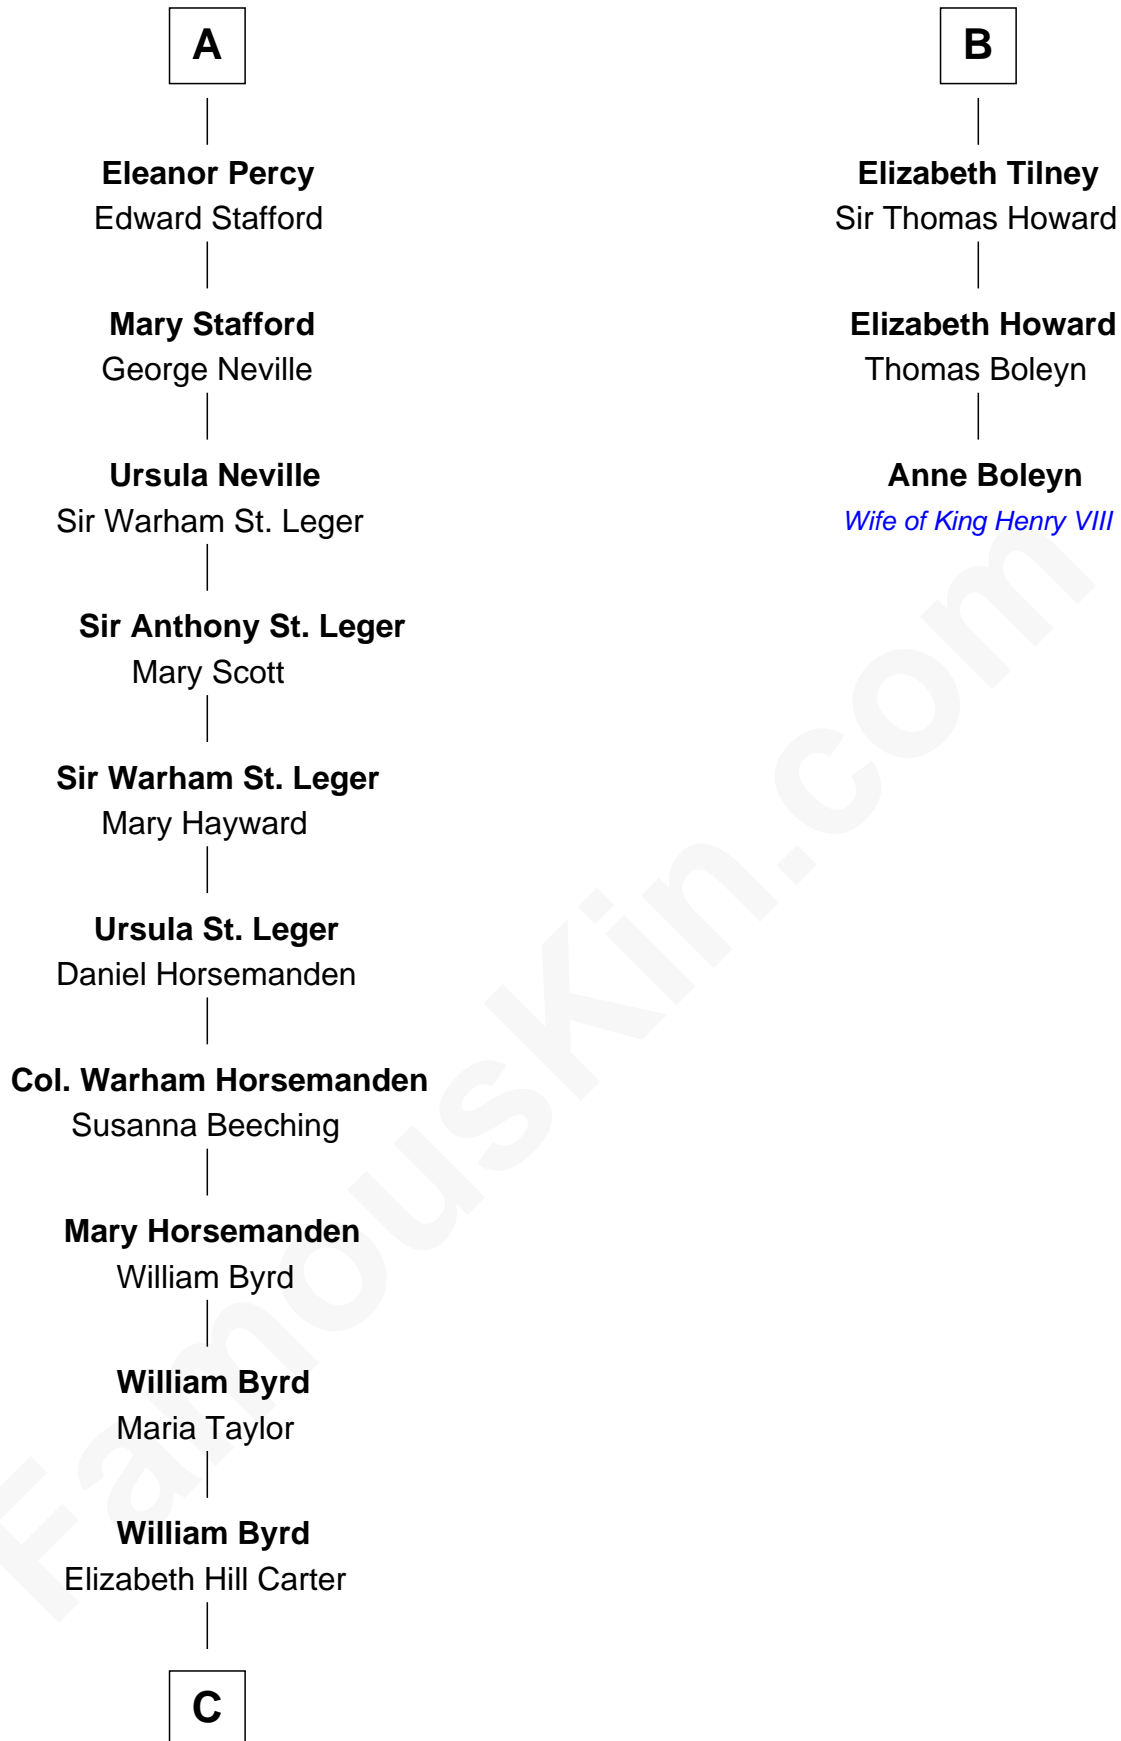

FamousKin.com
Relationship Chart of
Admiral Richard Byrd
Polar Explorer

9th cousin 12 times removed of
Anne Boleyn
2nd Wife of King Henry VIII

Sir William de Cantilupe
 Eve de Braiose

C

Thomas Taylor Byrd

Mary Armistead

Richard Evelyn Byrd

Anne Harrison

Col. William Byrd

Jane Meriwether Rivers

Richard Evelyn Byrd

Eleanor Bolling Flood

Admiral Richard Byrd