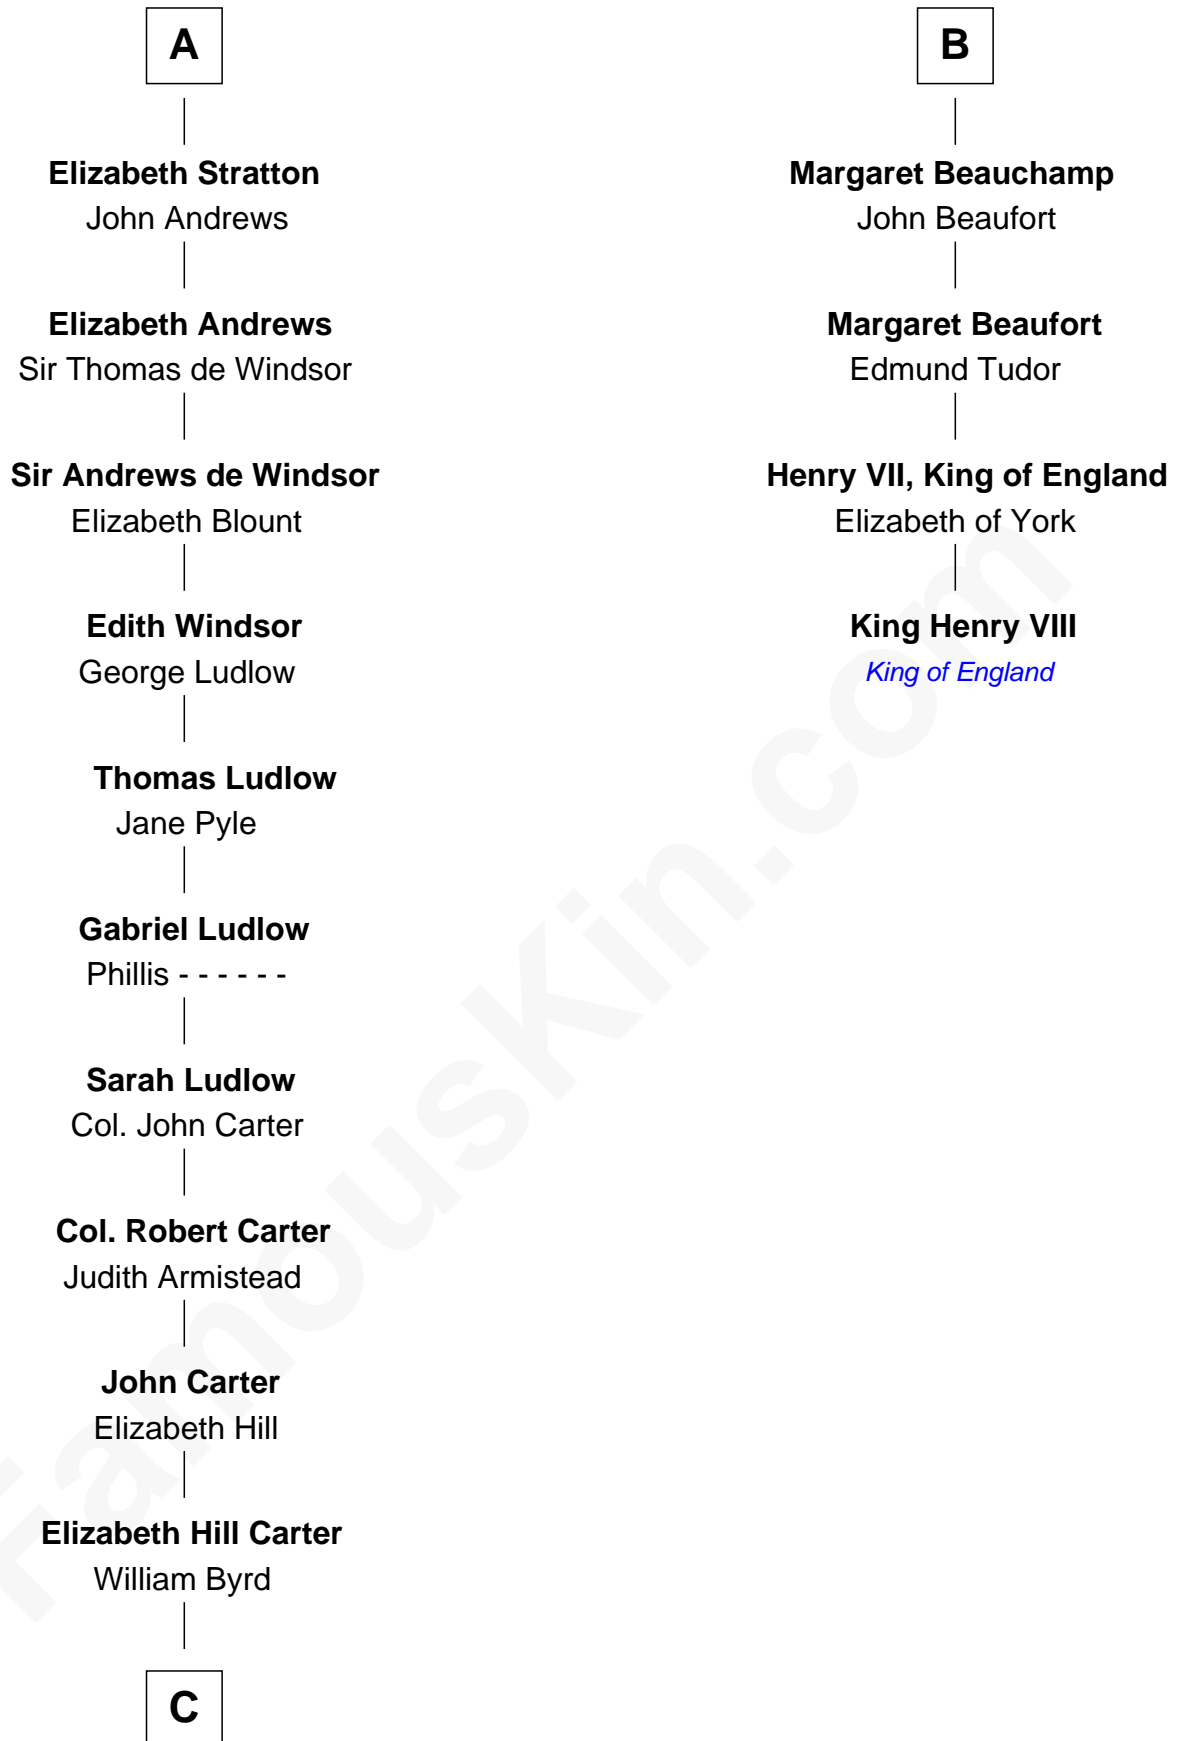

FamousKin.com
Relationship Chart of
Admiral Richard Byrd
Polar Explorer

10th cousin 11 times removed of
King Henry VIII
King of England

C

—
Thomas Taylor Byrd

Mary Armistead

—
Richard Evelyn Byrd

Anne Harrison

—
Col. William Byrd
Jane Meriwether Rivers

—
Richard Evelyn Byrd

Eleanor Bolling Flood

—
Admiral Richard Byrd

Polar Explorer

FamousKin.com