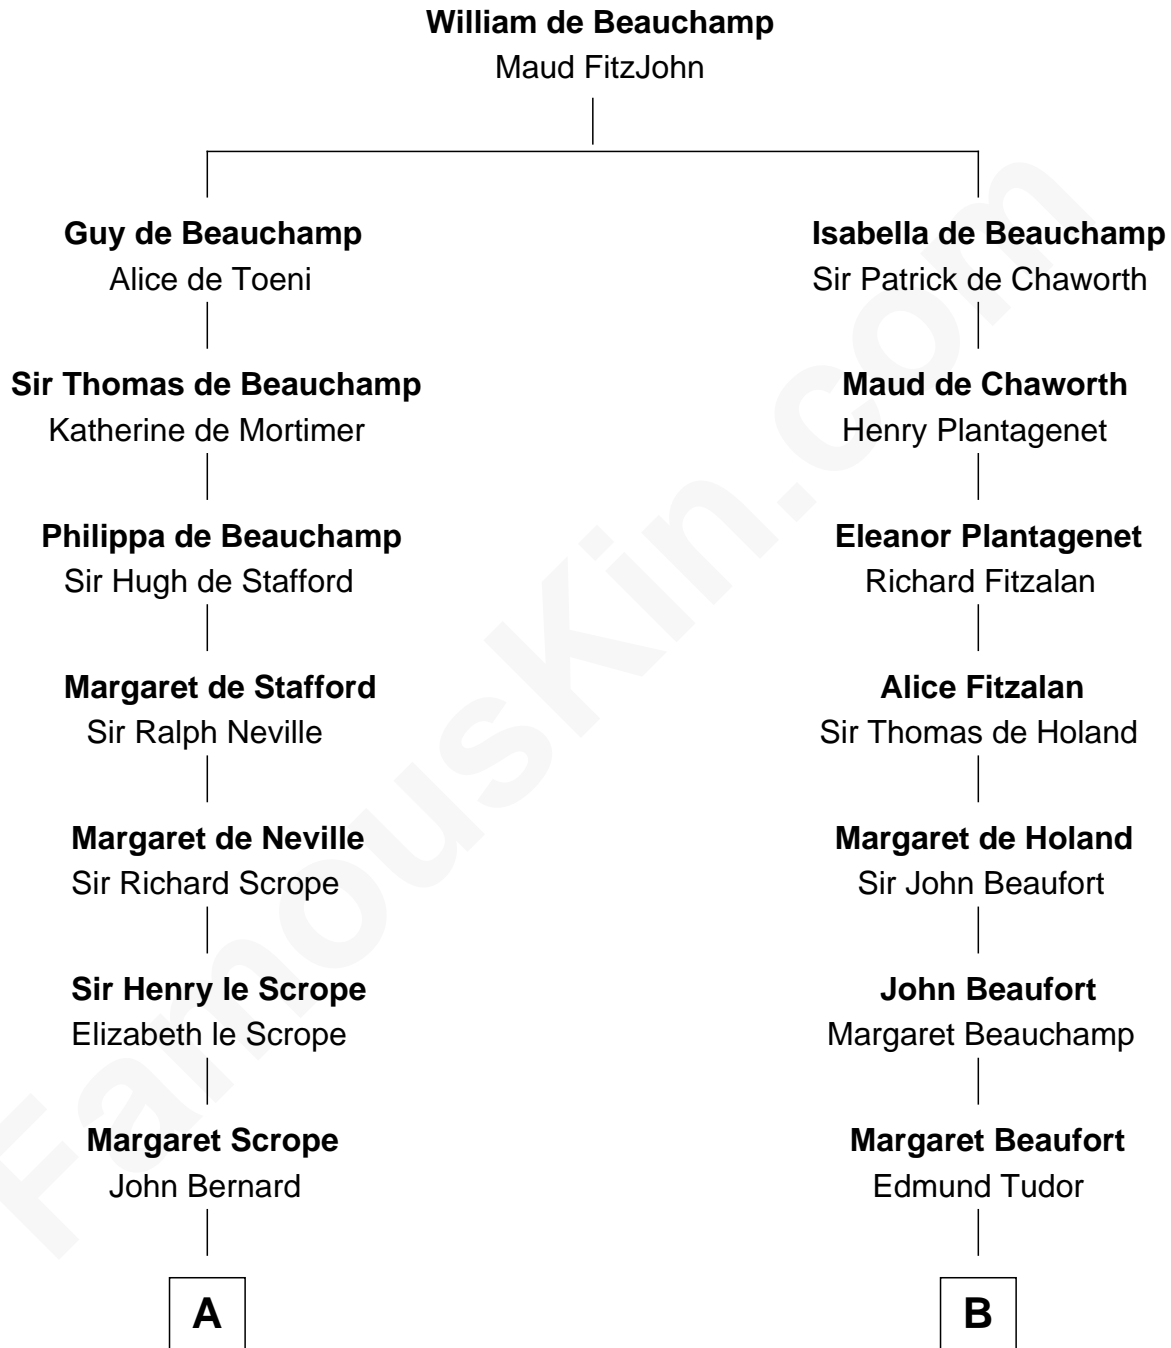

FamousKin.com
Relationship Chart of
Admiral Richard Byrd
Polar Explorer

8th cousin 11 times removed of

King Henry VIII
King of England

C

—
Col. William Byrd
Jane Meriwether Rivers

—
Richard Evelyn Byrd
Eleanor Bolling Flood

—
Admiral Richard Byrd
Polar Explorer

FamousKin.com