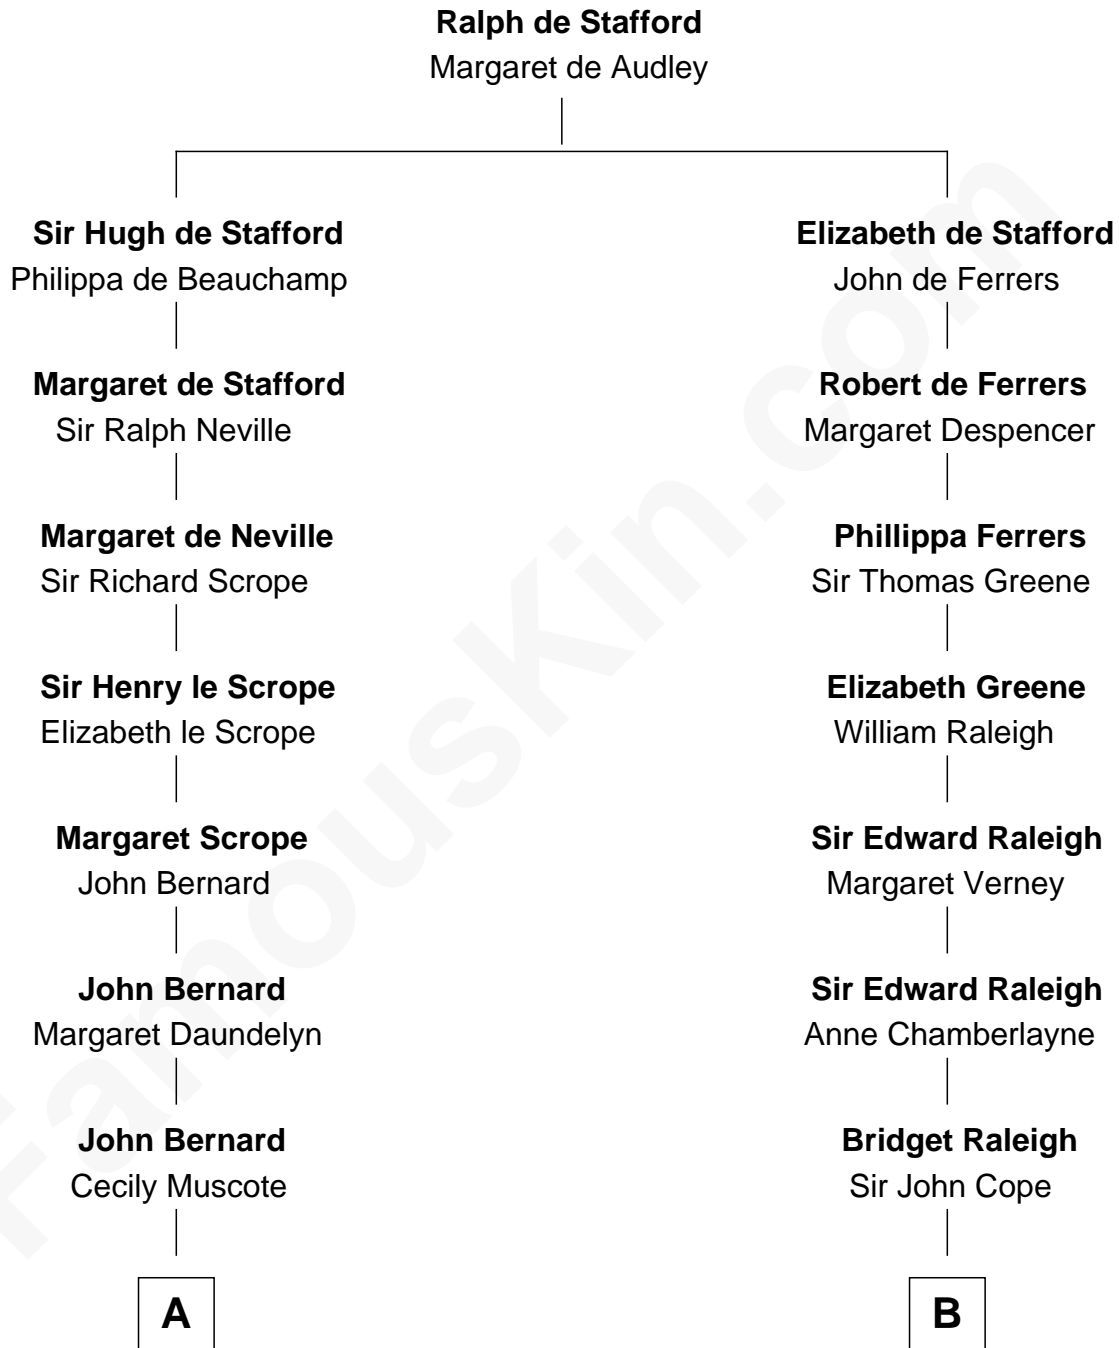

FamousKin.com
Relationship Chart of
Admiral Richard Byrd
Polar Explorer

17th cousin 2 times removed of
Willis Carrier
Inventor of Air Conditioning

C

Ann Elizabeth Button

David Joy Haviland

Elizabeth R. Haviland