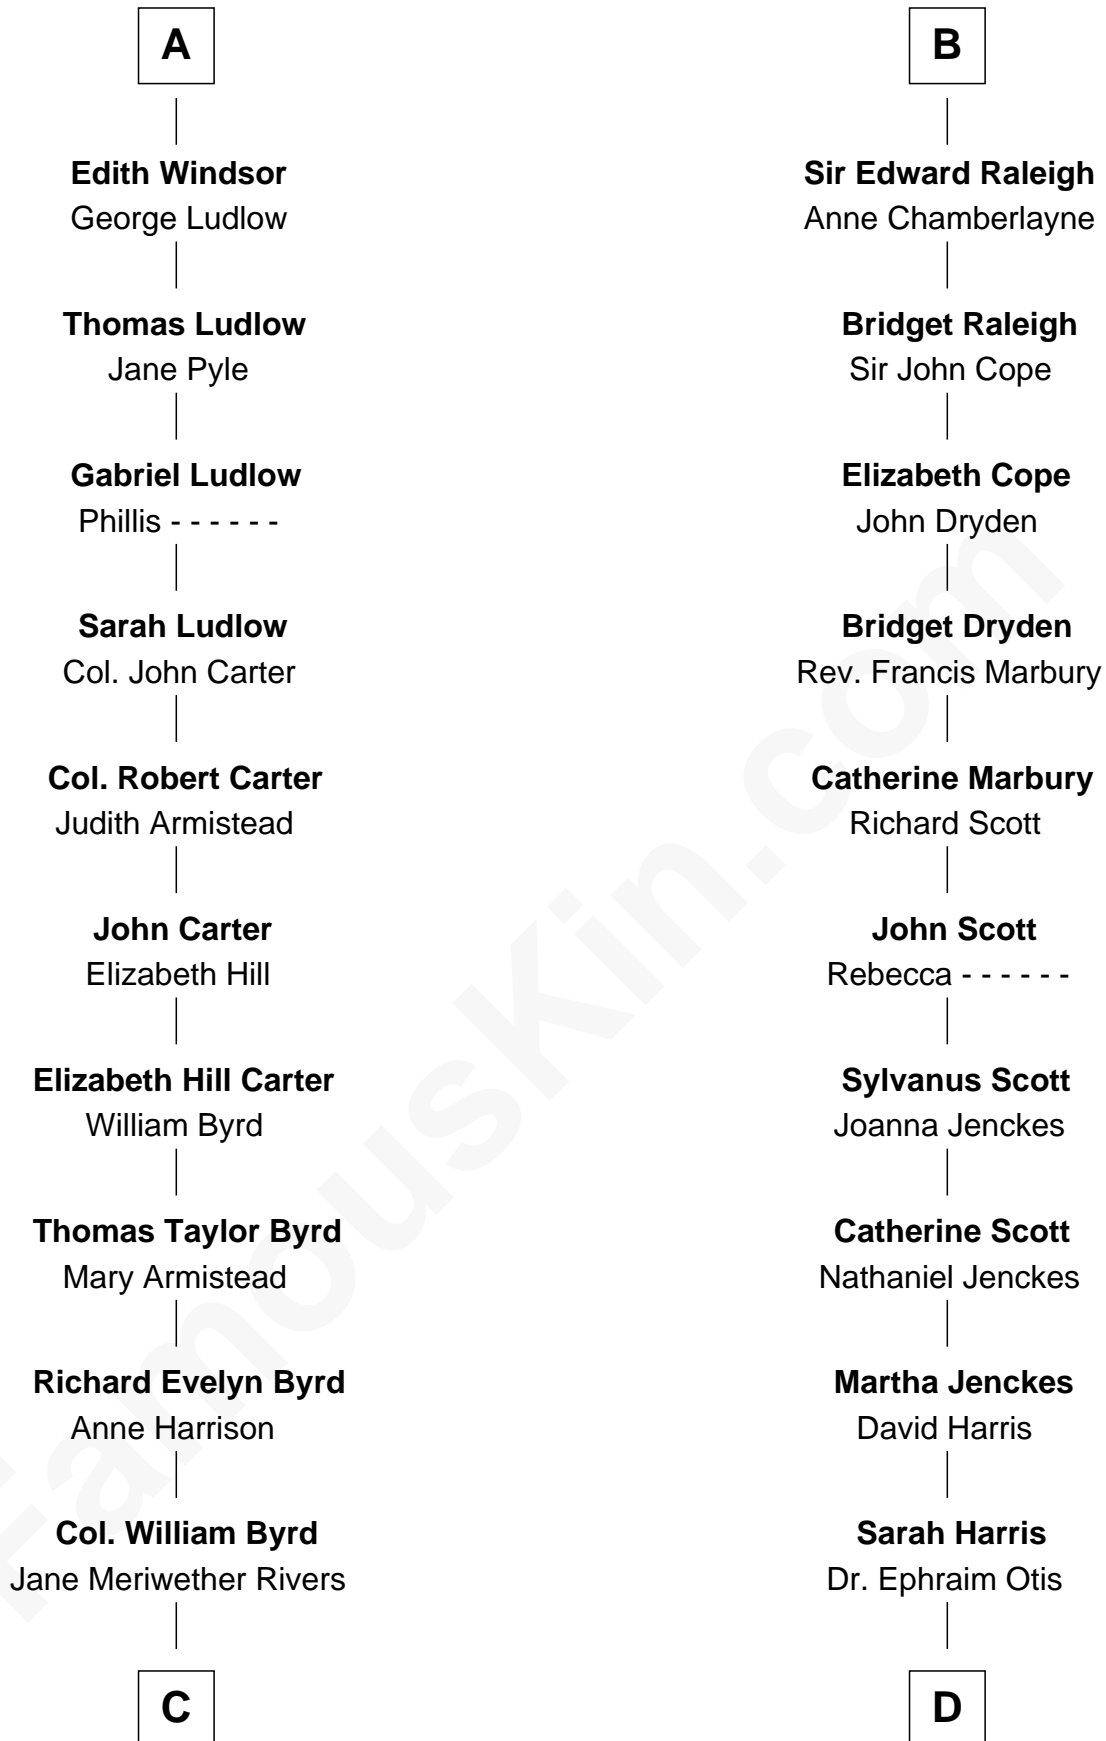

FamousKin.com
Relationship Chart of
Admiral Richard Byrd
Polar Explorer

18th cousin 3 times removed of
Willis Carrier
Inventor of Air Conditioning

C

Richard Evelyn Byrd
Eleanor Bolling Flood

Admiral Richard Byrd
Polar Explorer