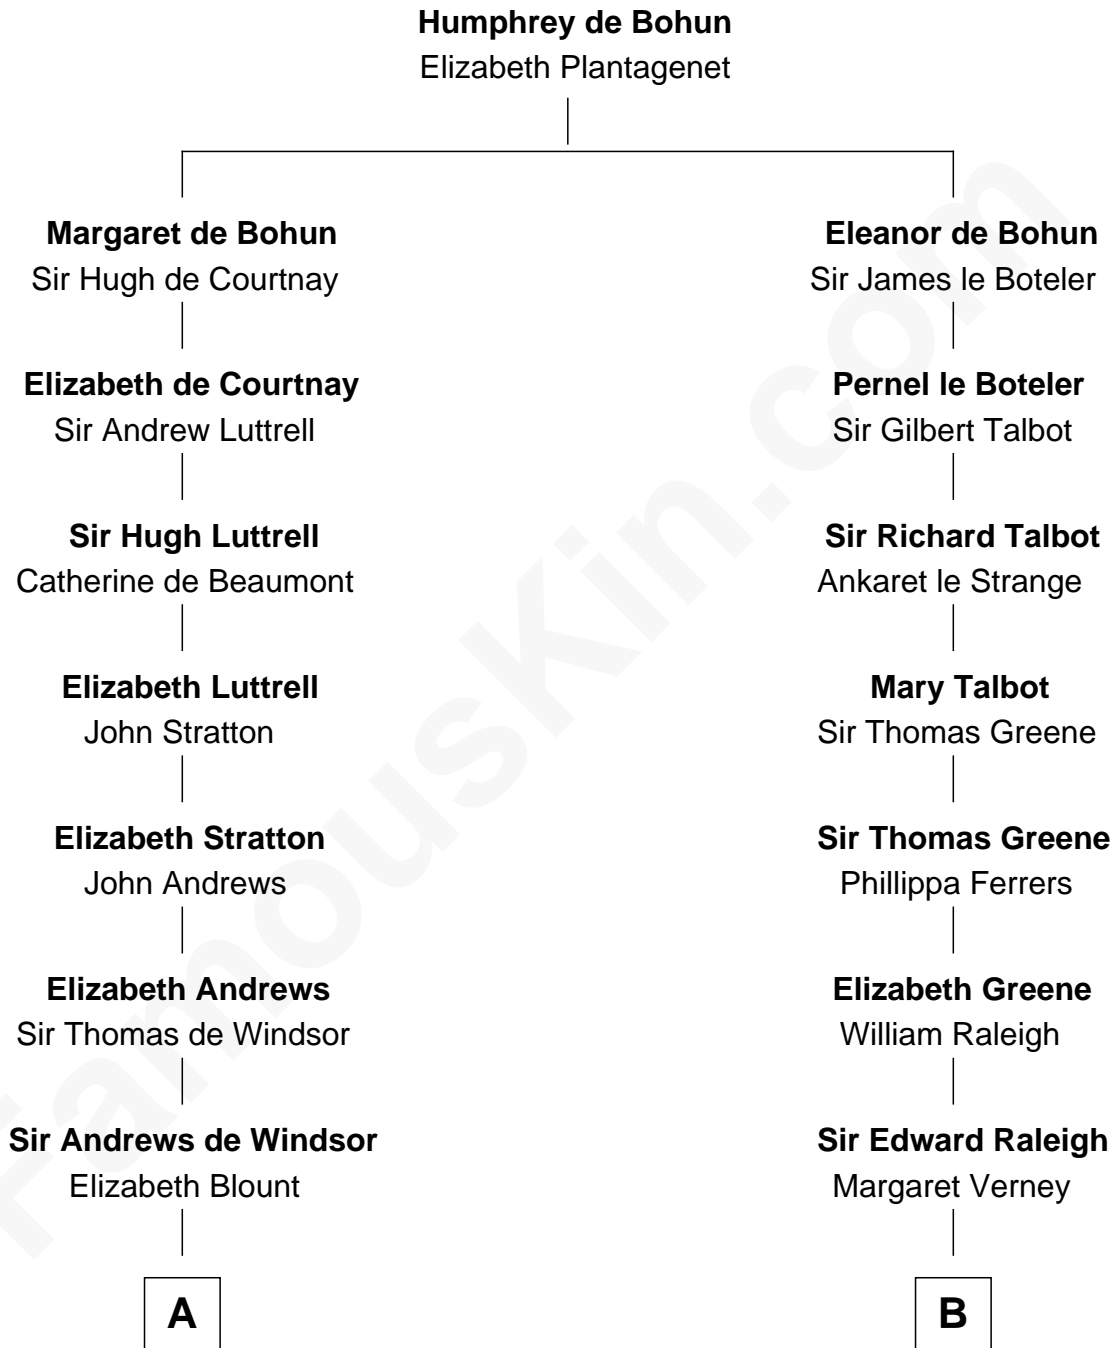

FamousKin.com
Relationship Chart of
Admiral Richard Byrd
Polar Explorer

18th cousin 3 times removed of
Willis Carrier
Inventor of Air Conditioning

C

Richard Evelyn Byrd
Eleanor Bolling Flood

Admiral Richard Byrd
Polar Explorer