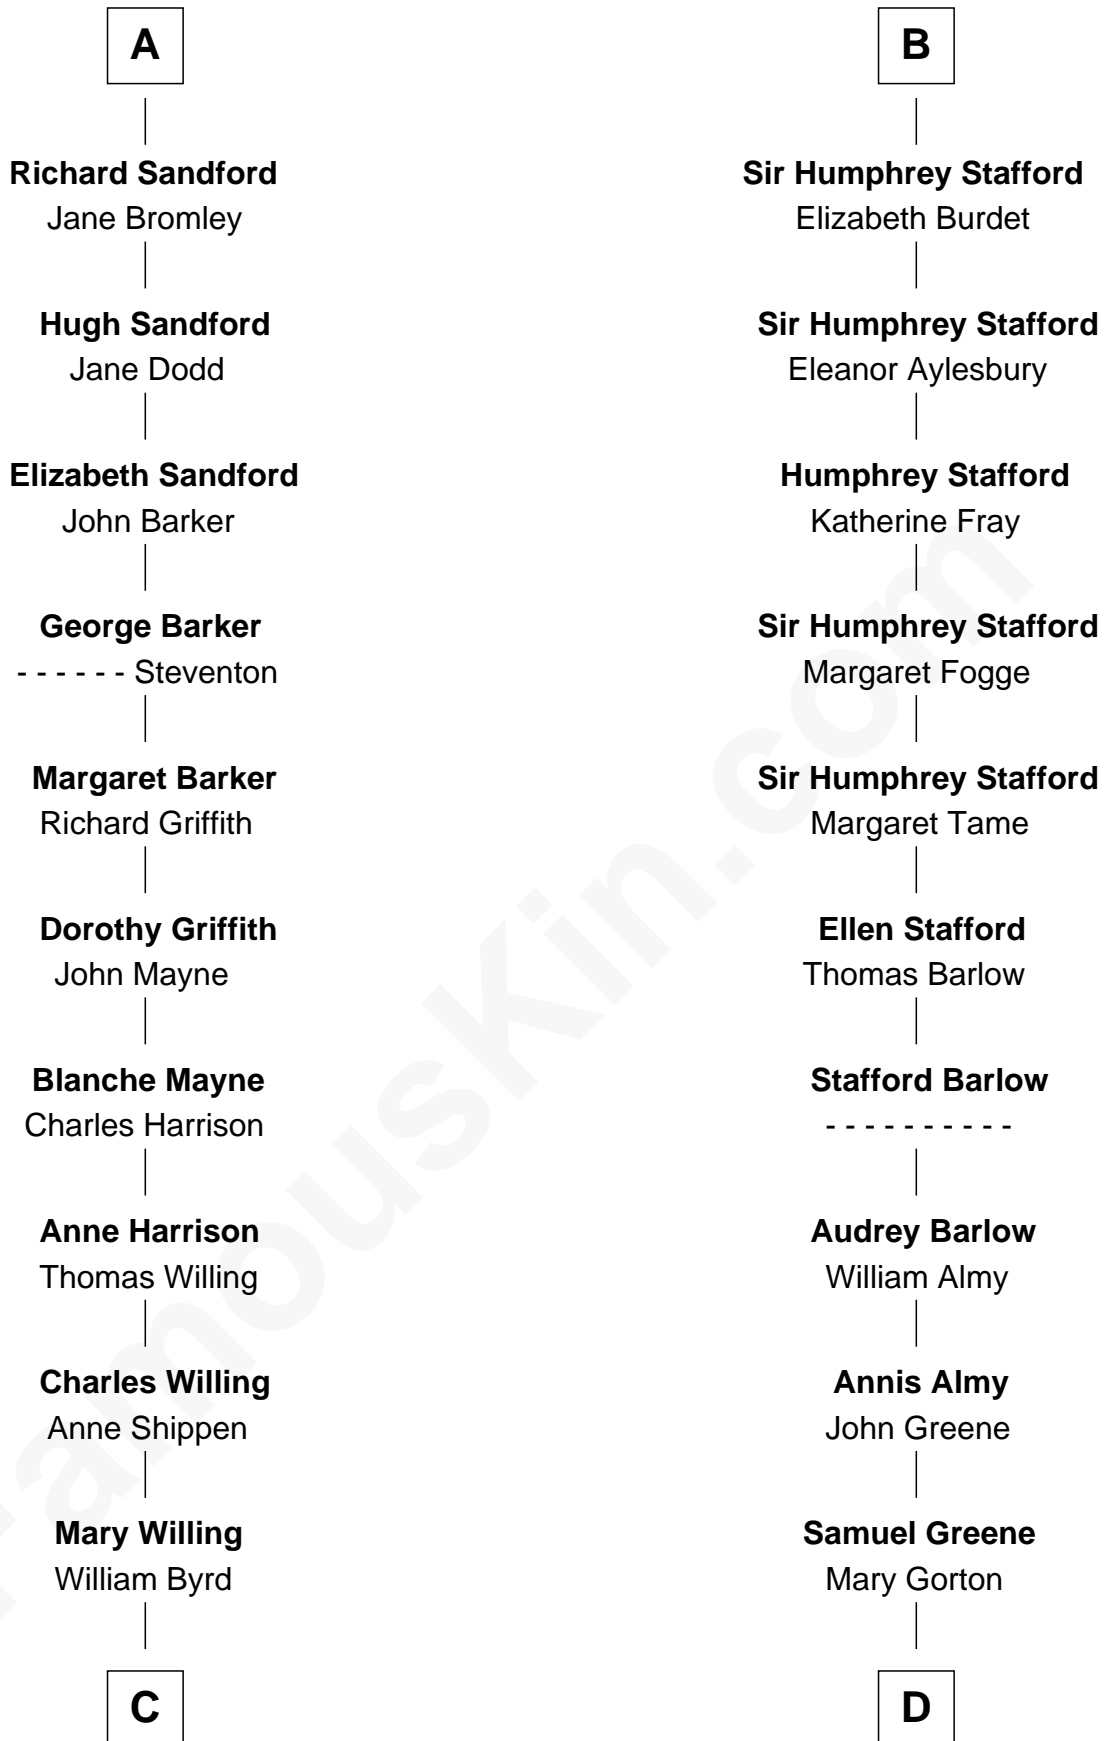

FamousKin.com
Relationship Chart of
Admiral Richard Byrd
Polar Explorer

20th cousin 1 time removed of
Samuel Ward King
15th Governor of Rhode Island

C

Evelyn Taylor Byrd

Benjamin Harrison

Anne Harrison

Richard Evelyn Byrd

Col. William Byrd

Jane Meriwether Rivers

Richard Evelyn Byrd

Eleanor Bolling Flood

Admiral Richard Byrd

Polar Explorer

D

Samuel Greene

Sarah Coggeshall

Mercy Green

John Walton

Welthian Walton

William Borden King

Samuel Ward King

15th Governor of Rhode Island