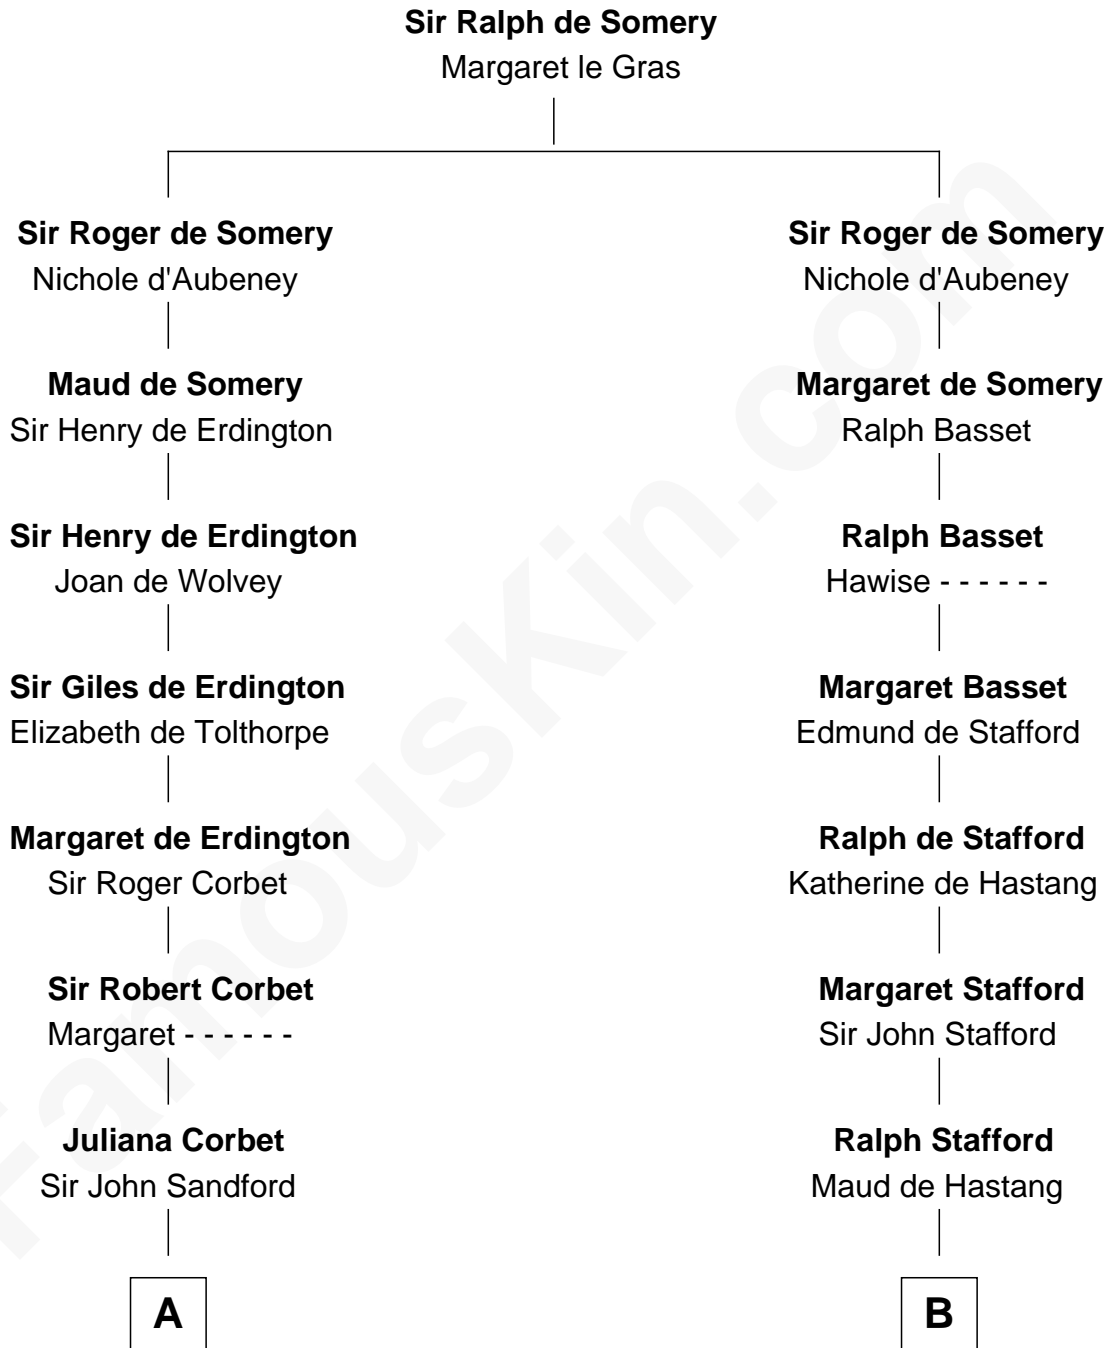

FamousKin.com
Relationship Chart of
Admiral Richard Byrd
Polar Explorer

20th cousin 1 time removed of
Samuel Ward King
15th Governor of Rhode Island

C

Evelyn Taylor Byrd

Benjamin Harrison

Anne Harrison

Richard Evelyn Byrd

Col. William Byrd

Jane Meriwether Rivers

Richard Evelyn Byrd

Eleanor Bolling Flood

Admiral Richard Byrd

Polar Explorer

D

Samuel Greene

Sarah Coggeshall

Mercy Green

John Walton

Welthian Walton

William Borden King

Samuel Ward King

15th Governor of Rhode Island