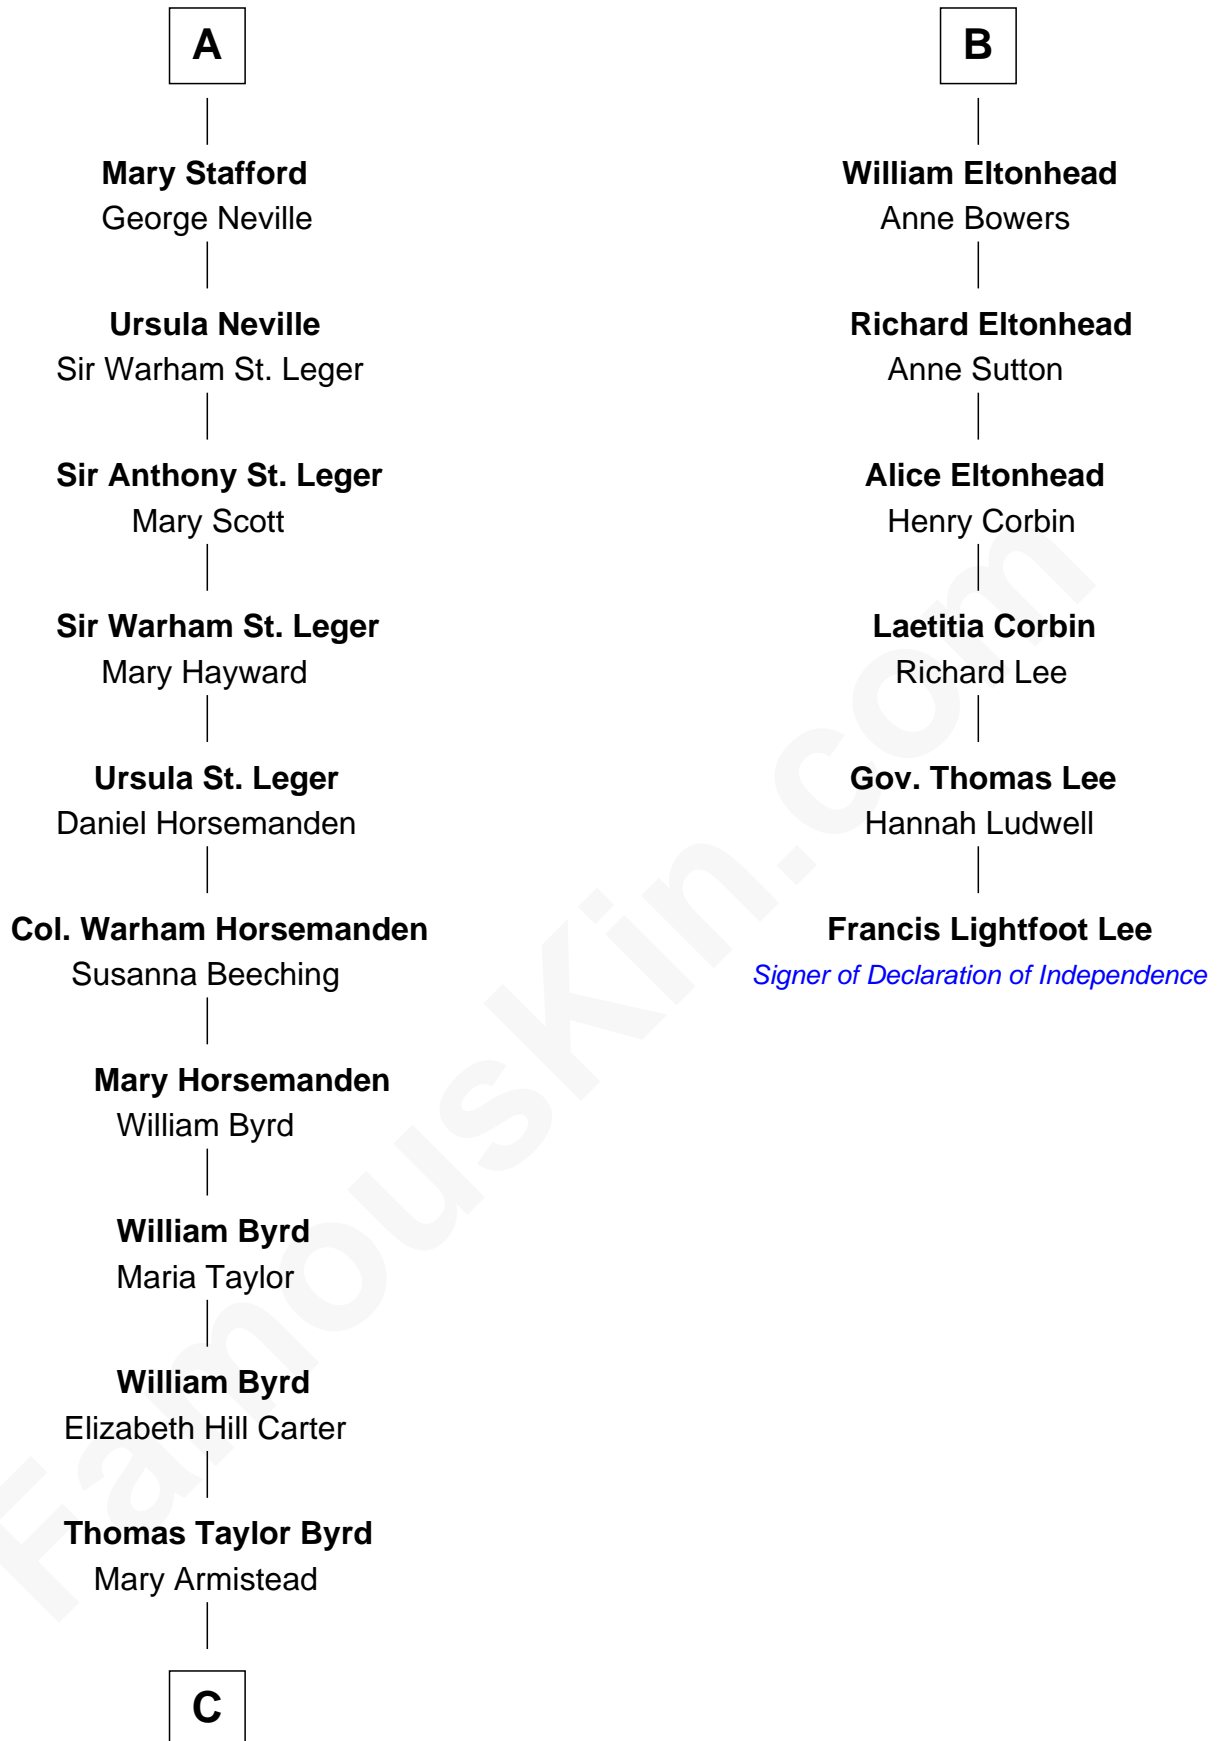

FamousKin.com
Relationship Chart of
Admiral Richard Byrd
Polar Explorer

12th cousin 8 times removed of

Francis Lightfoot Lee
Signer of the Declaration of Independence

C

Richard Evelyn Byrd

Anne Harrison

Col. William Byrd

Jane Meriwether Rivers

Richard Evelyn Byrd

Eleanor Bolling Flood

Admiral Richard Byrd

Polar Explorer

FamousKin.com