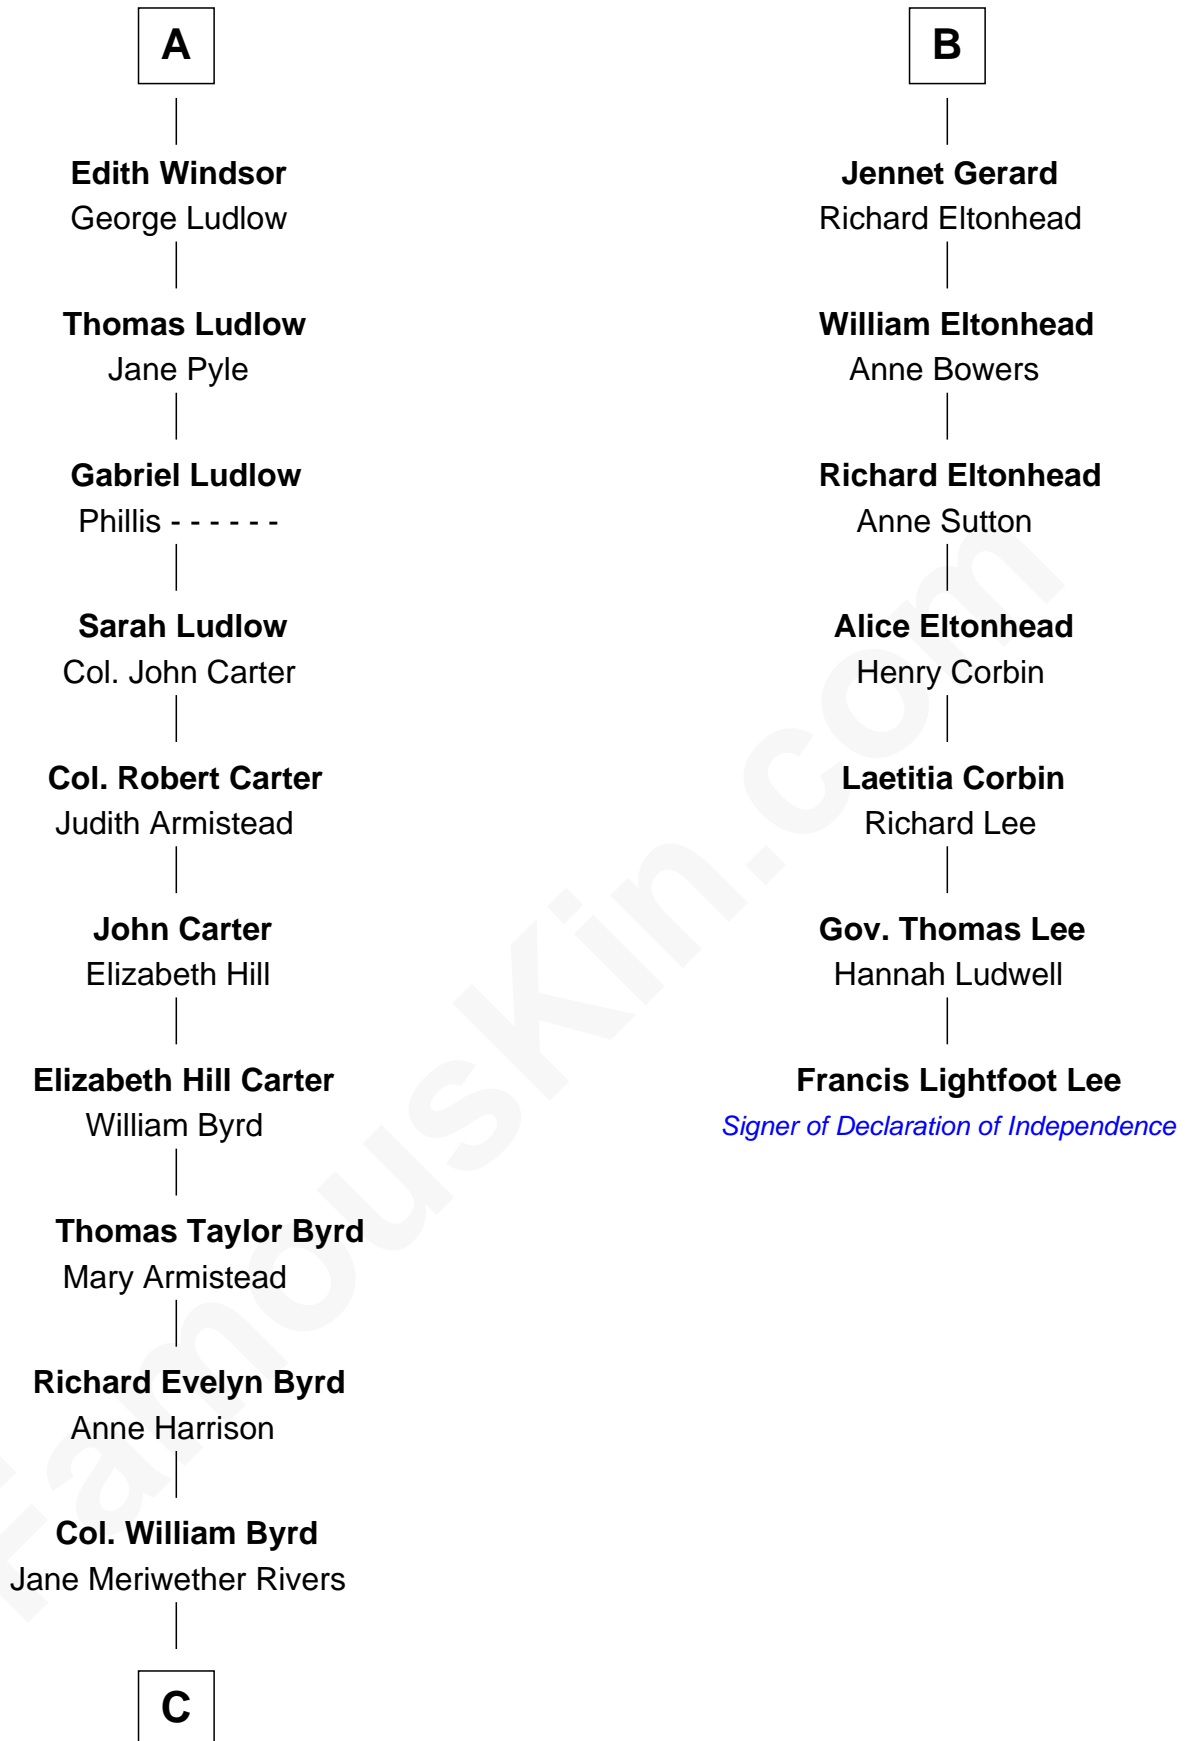

**FamousKin.com**  
**Relationship Chart of**  
**Admiral Richard Byrd**  
*Polar Explorer*

13th cousin 5 times removed of

**Francis Lightfoot Lee**  
*Signer of the Declaration of Independence*

**C**

**Richard Evelyn Byrd**  
Eleanor Bolling Flood

**Admiral Richard Byrd**  
*Polar Explorer*

FamousKin.com