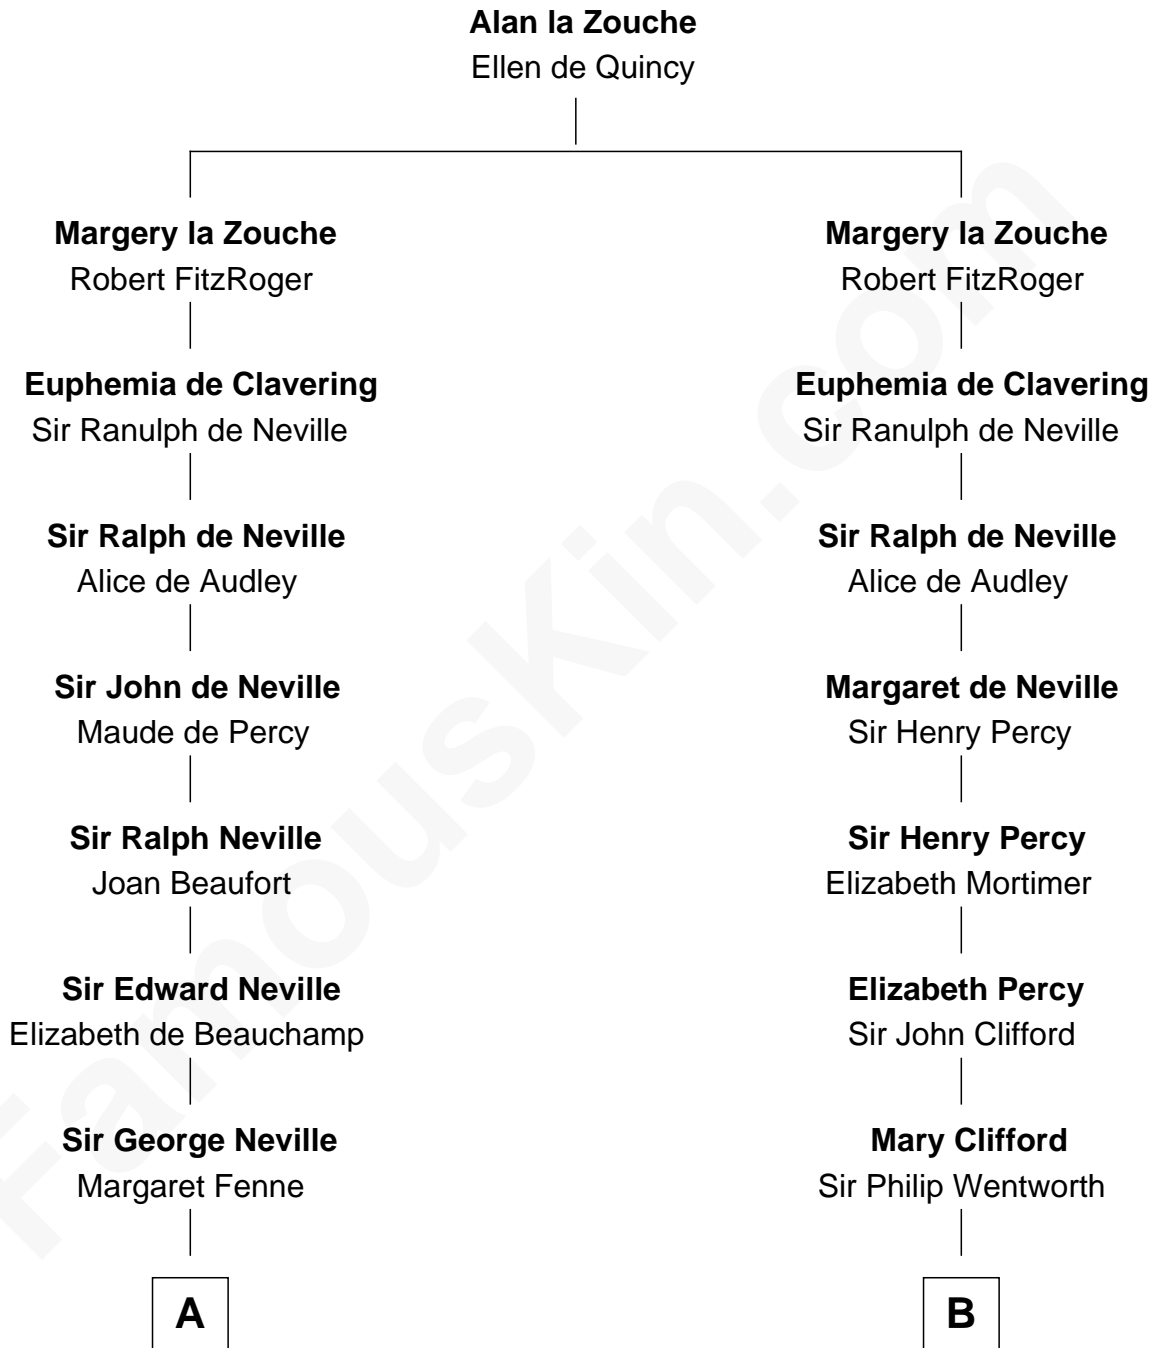

FamousKin.com
Relationship Chart of
Admiral Richard Byrd
Polar Explorer

9th cousin 11 times removed of
Jane Seymour
3rd Wife of King Henry VIII

C

Richard Evelyn Byrd

Anne Harrison

Col. William Byrd

Jane Meriwether Rivers

Richard Evelyn Byrd

Eleanor Bolling Flood

Admiral Richard Byrd

Polar Explorer

FamousKin.com