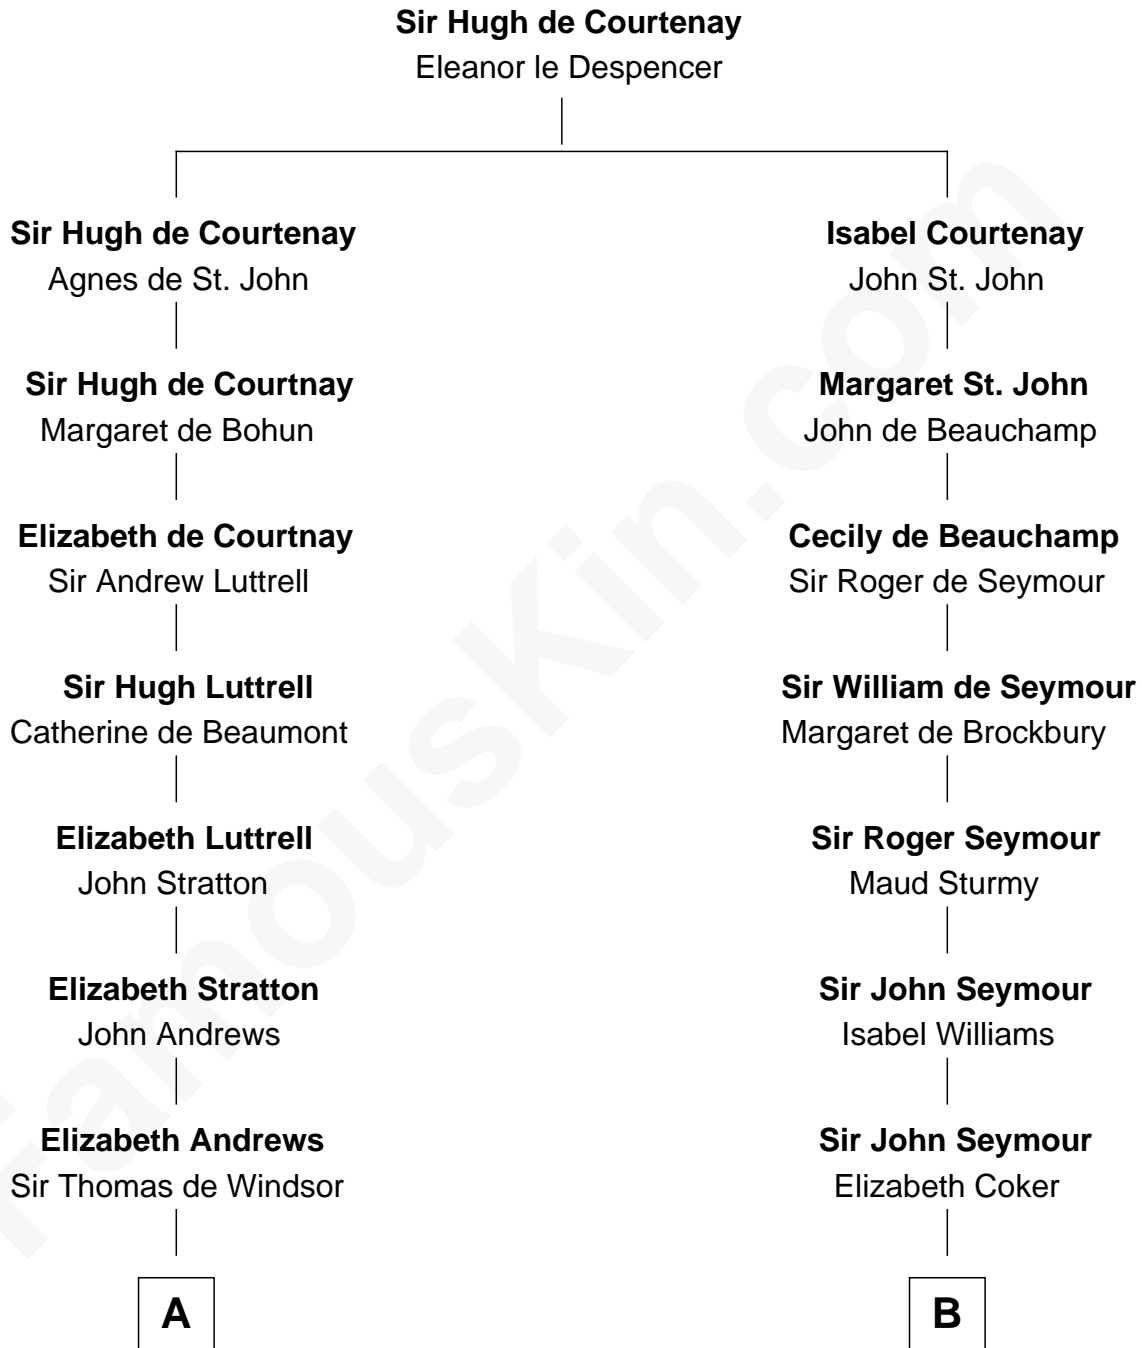

**FamousKin.com**  
**Relationship Chart of**  
**Admiral Richard Byrd**  
*Polar Explorer*

9th cousin 10 times removed of

**Jane Seymour**  
*3rd Wife of King Henry VIII*

**C**

—  
**Col. William Byrd**  
Jane Meriwether Rivers

—  
**Richard Evelyn Byrd**  
Eleanor Bolling Flood

—  
**Admiral Richard Byrd**  
*Polar Explorer*

FamousKin.com