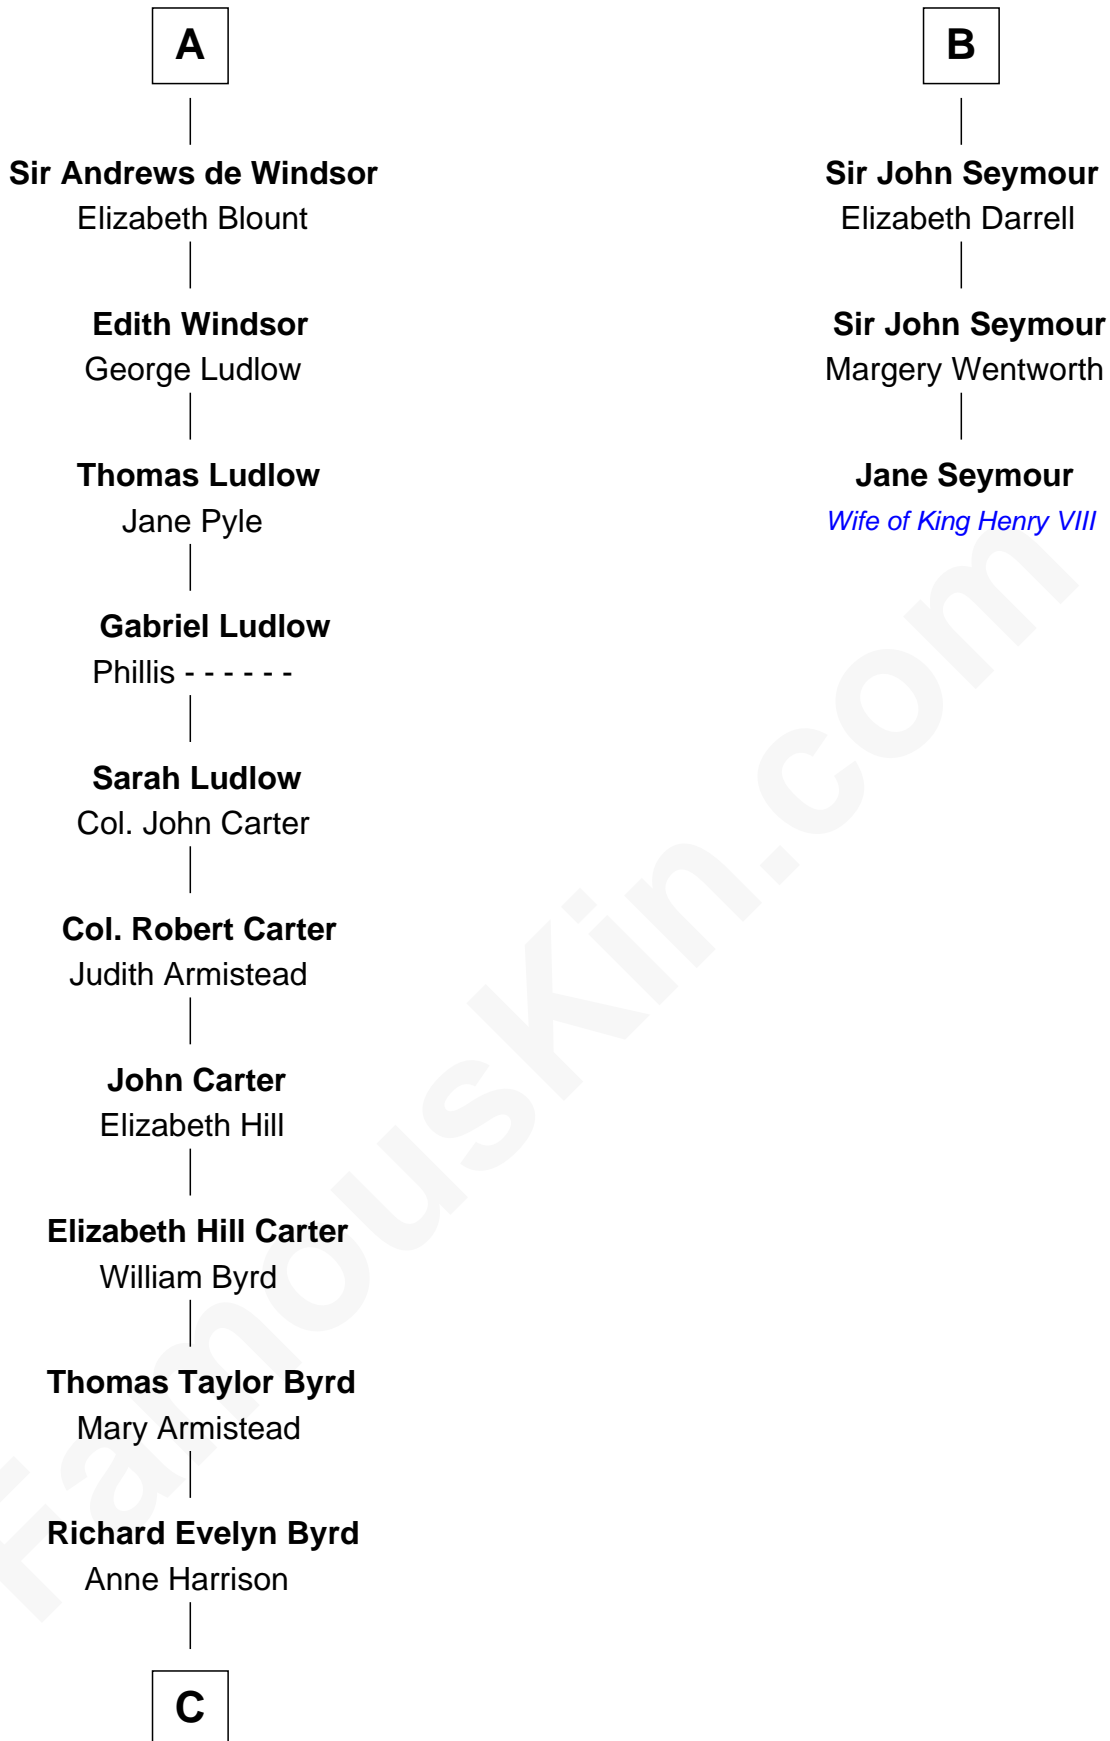

**FamousKin.com**  
**Relationship Chart of**  
**Admiral Richard Byrd**  
*Polar Explorer*

9th cousin 10 times removed of

**Jane Seymour**  
*3rd Wife of King Henry VIII*

**C**

—  
**Col. William Byrd**  
Jane Meriwether Rivers

—  
**Richard Evelyn Byrd**  
Eleanor Bolling Flood

—  
**Admiral Richard Byrd**  
*Polar Explorer*

FamousKin.com