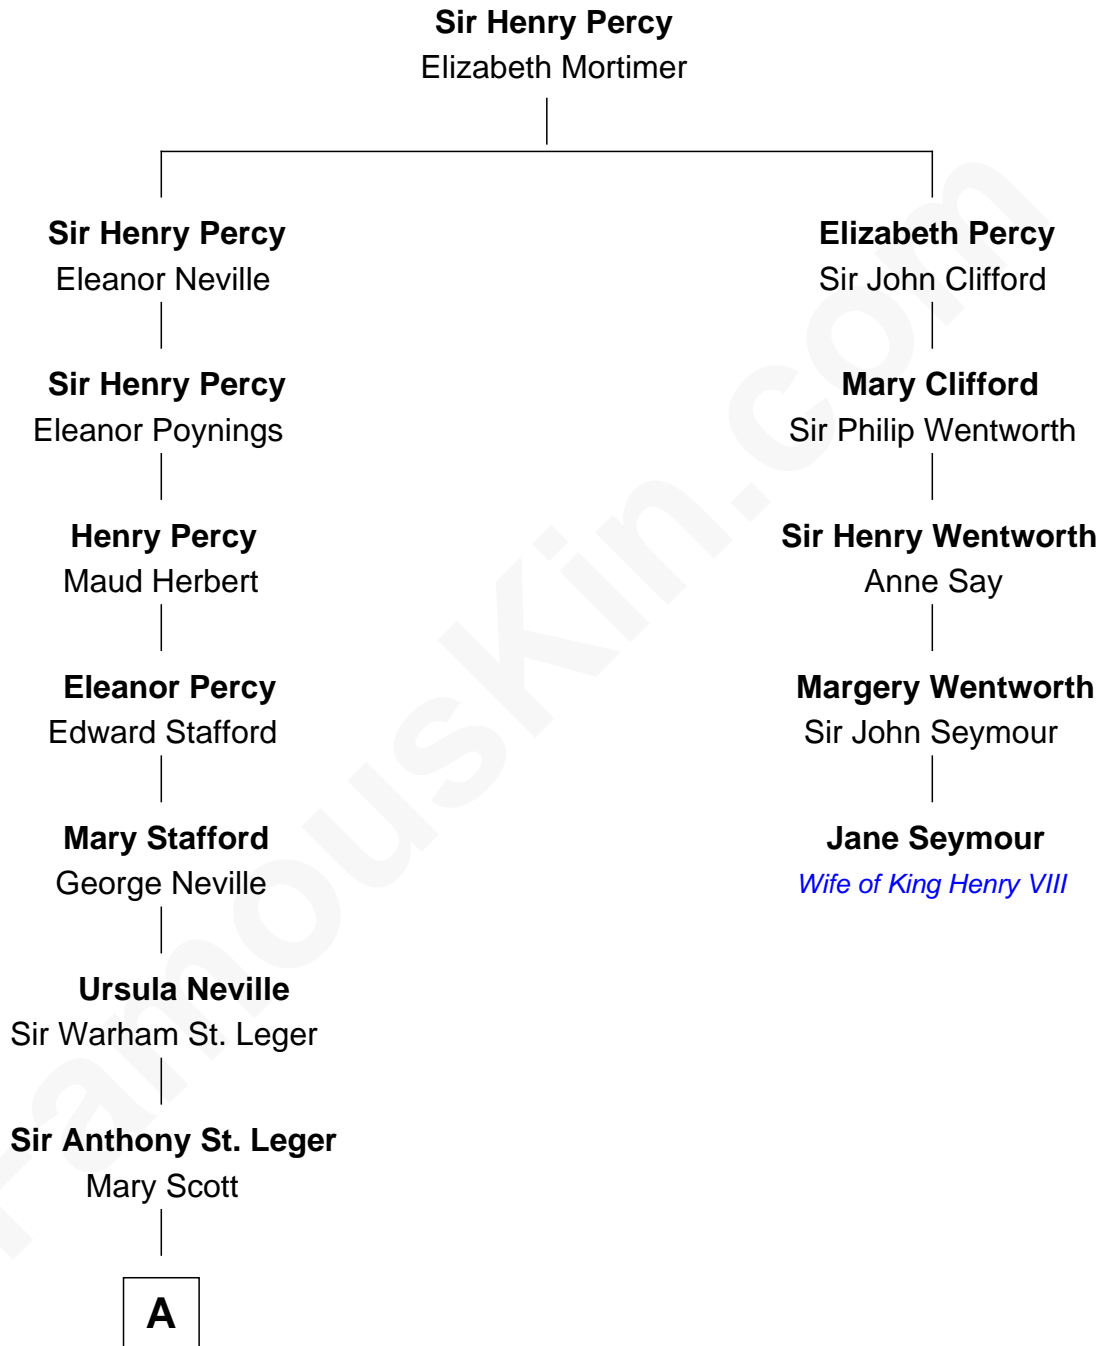

FamousKin.com

Relationship Chart of

Admiral Richard Byrd

Polar Explorer

4th cousin 13 times removed of

Jane Seymour

3rd Wife of King Henry VIII

A

—
Sir Warham St. Leger

Mary Hayward

—
Ursula St. Leger

Daniel Horsemanden

—
Col. Warham Horsemanden

Susanna Beeching

—
Mary Horsemanden

William Byrd