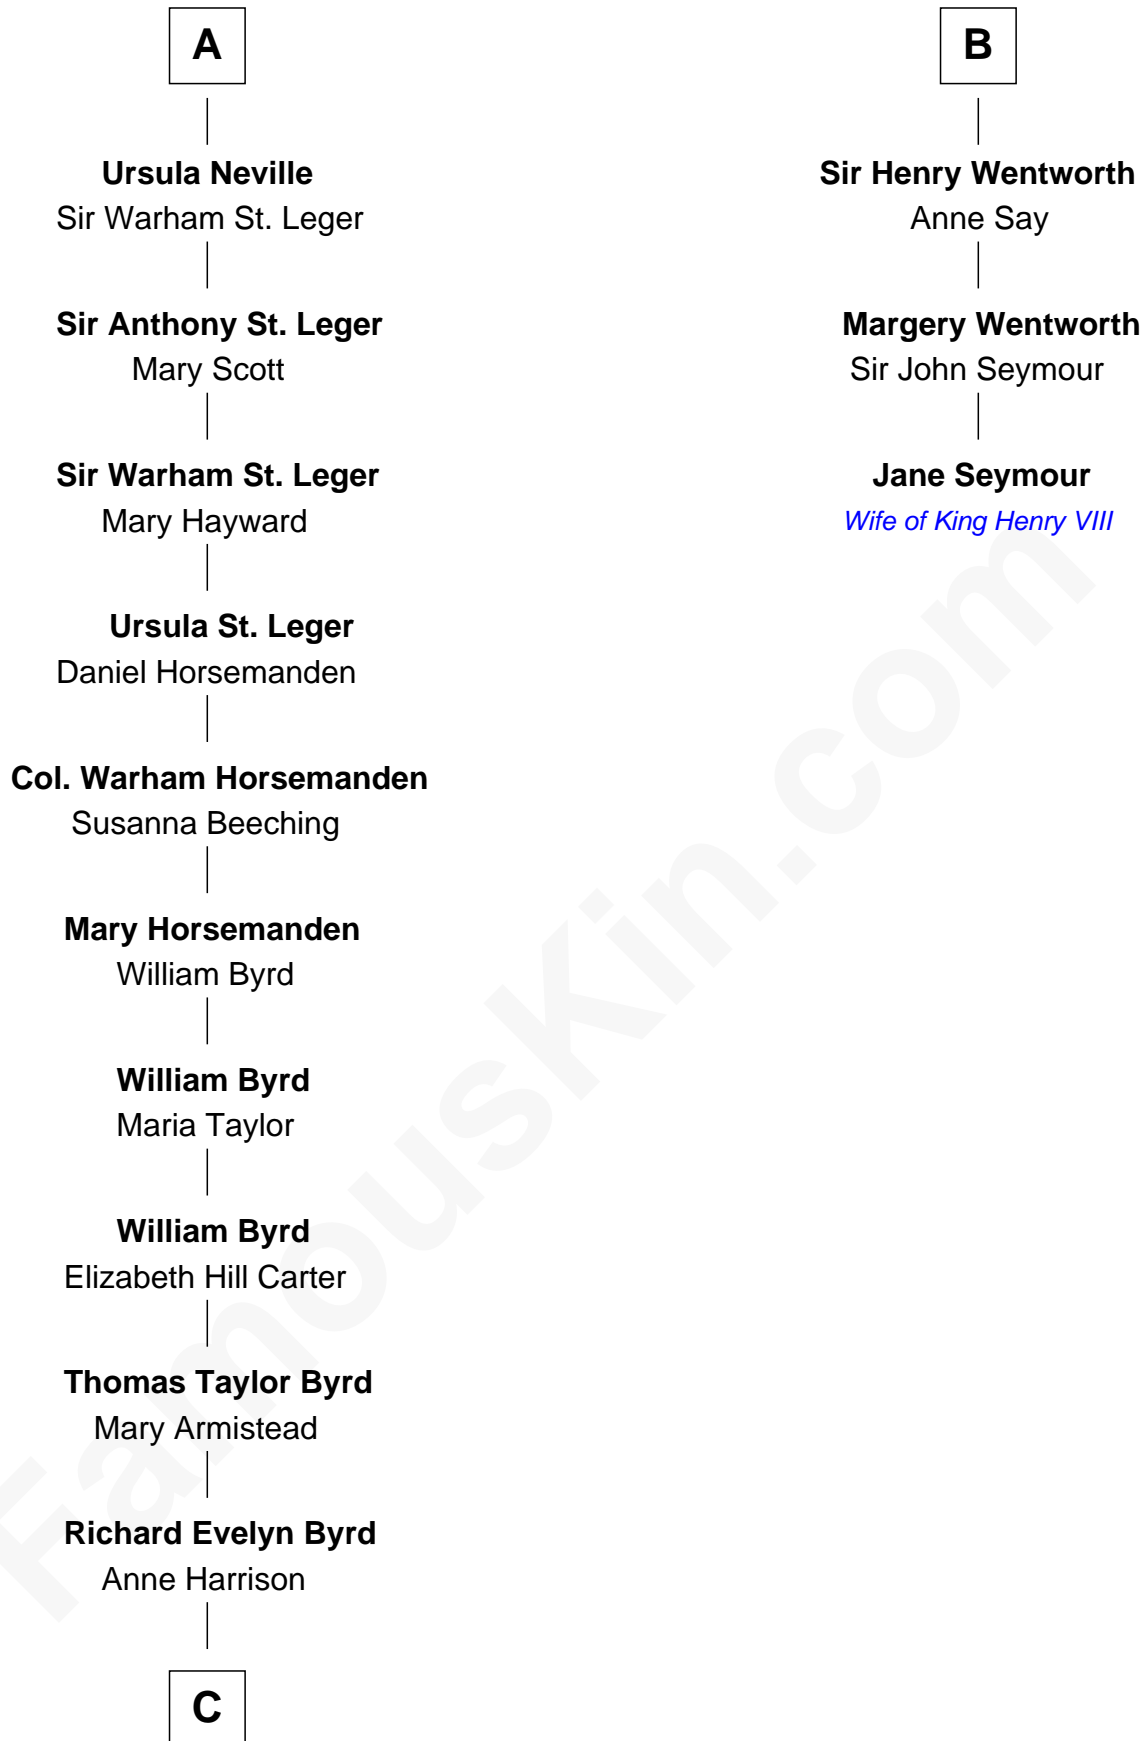

FamousKin.com

Relationship Chart of

Admiral Richard Byrd

Polar Explorer

9th cousin 10 times removed of

Jane Seymour

3rd Wife of King Henry VIII

C

—
Col. William Byrd
Jane Meriwether Rivers

—
Richard Evelyn Byrd
Eleanor Bolling Flood

—
Admiral Richard Byrd
Polar Explorer

FamousKin.com