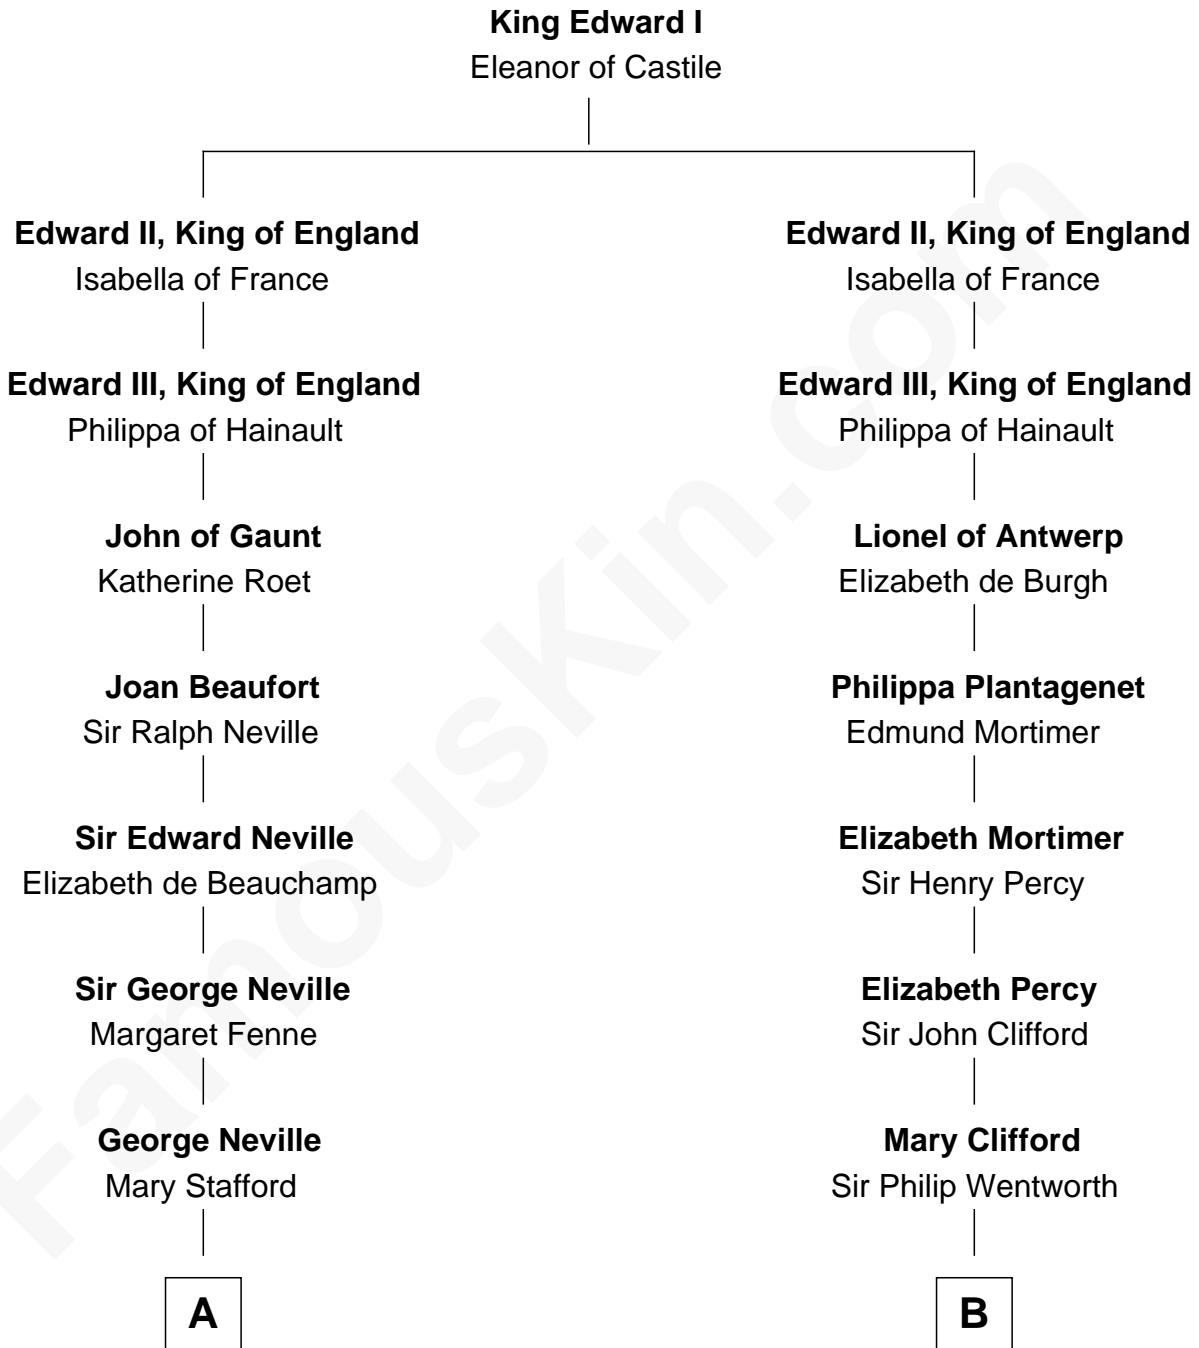

FamousKin.com

Relationship Chart of

Admiral Richard Byrd

Polar Explorer

9th cousin 10 times removed of

Jane Seymour

3rd Wife of King Henry VIII

C

—
Col. William Byrd
Jane Meriwether Rivers

—
Richard Evelyn Byrd
Eleanor Bolling Flood

—
Admiral Richard Byrd
Polar Explorer

FamousKin.com