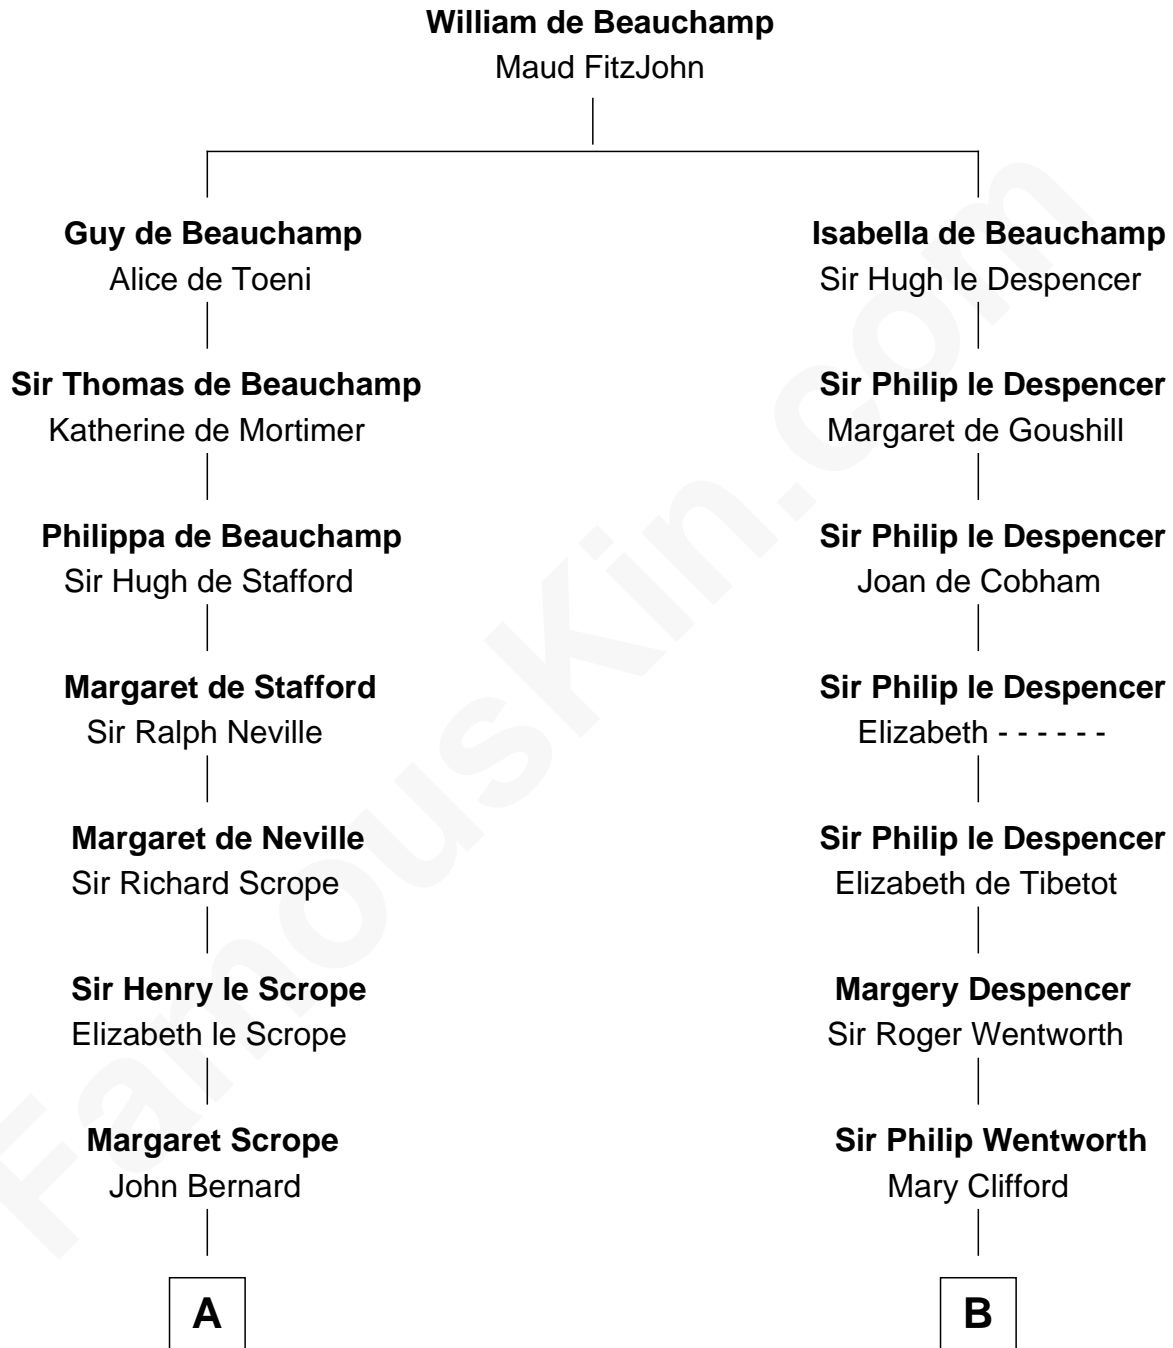

FamousKin.com

Relationship Chart of

Admiral Richard Byrd

Polar Explorer

9th cousin 10 times removed of

Jane Seymour

3rd Wife of King Henry VIII

C

—
Col. William Byrd
Jane Meriwether Rivers

—
Richard Evelyn Byrd
Eleanor Bolling Flood

—
Admiral Richard Byrd
Polar Explorer

FamousKin.com