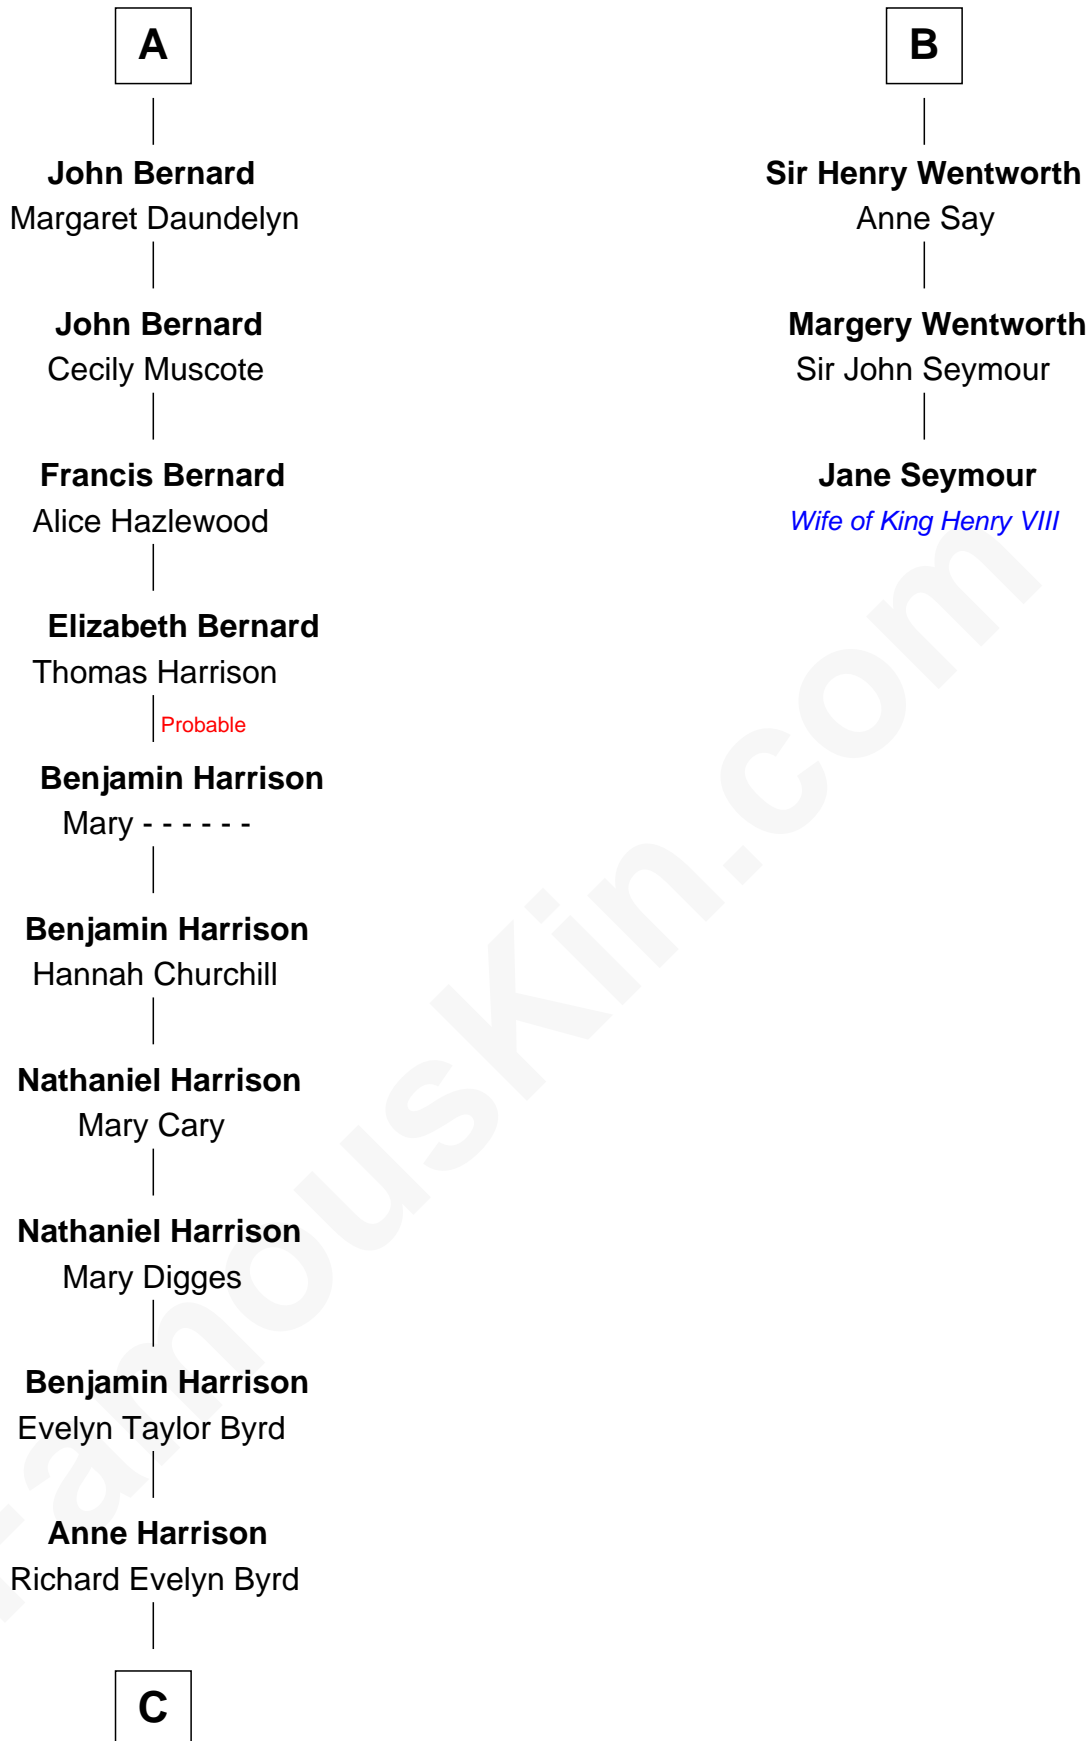

FamousKin.com

Relationship Chart of

Admiral Richard Byrd

Polar Explorer

9th cousin 10 times removed of

Jane Seymour

3rd Wife of King Henry VIII

C

—
Col. William Byrd
Jane Meriwether Rivers

—
Richard Evelyn Byrd
Eleanor Bolling Flood

—
Admiral Richard Byrd
Polar Explorer

FamousKin.com