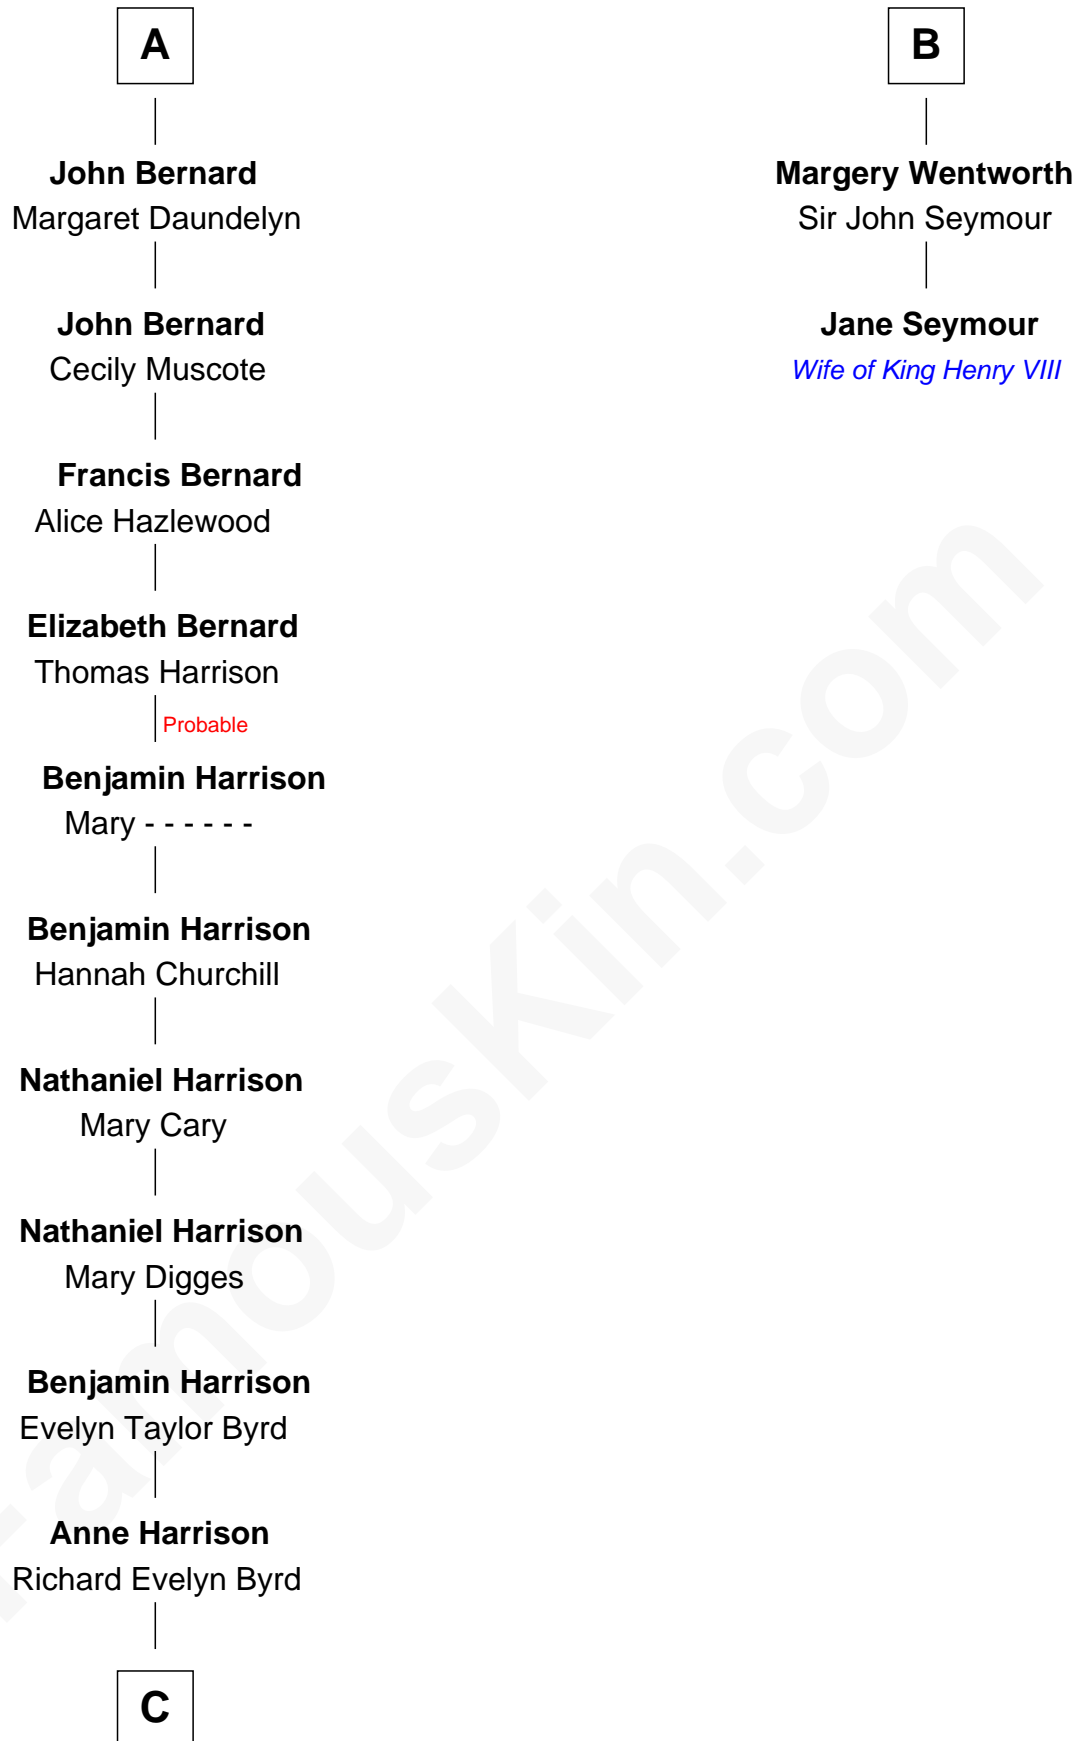

FamousKin.com

Relationship Chart of

Admiral Richard Byrd

Polar Explorer

8th cousin 11 times removed of

Jane Seymour

3rd Wife of King Henry VIII

Thomas de Clare
Juliana FitzMaurice

Margaret de Clare
Bartholomew de Badlesmere

Margery de Badlesmere
Sir William de Ros

Maud de Roos
John de Welles

Margery de Welles
Stephen le Scrope

John le Scrope
Elizabeth Chaworth

Elizabeth le Scrope
Sir Henry le Scrope

Margaret Scrope
John Bernard

A

Margaret de Clare
Bartholomew de Badlesmere

Margaret de Badlesmere
Sir John de Tibetot

Sir Robert de Tibetot
Margaret Deincourt

Elizabeth de Tibetot
Sir Philip le Despencer

Margery Despencer
Sir Roger Wentworth

Sir Philip Wentworth
Mary Clifford

Sir Henry Wentworth
Anne Say

B

C

—
Col. William Byrd
Jane Meriwether Rivers

—
Richard Evelyn Byrd
Eleanor Bolling Flood

—
Admiral Richard Byrd
Polar Explorer

FamousKin.com