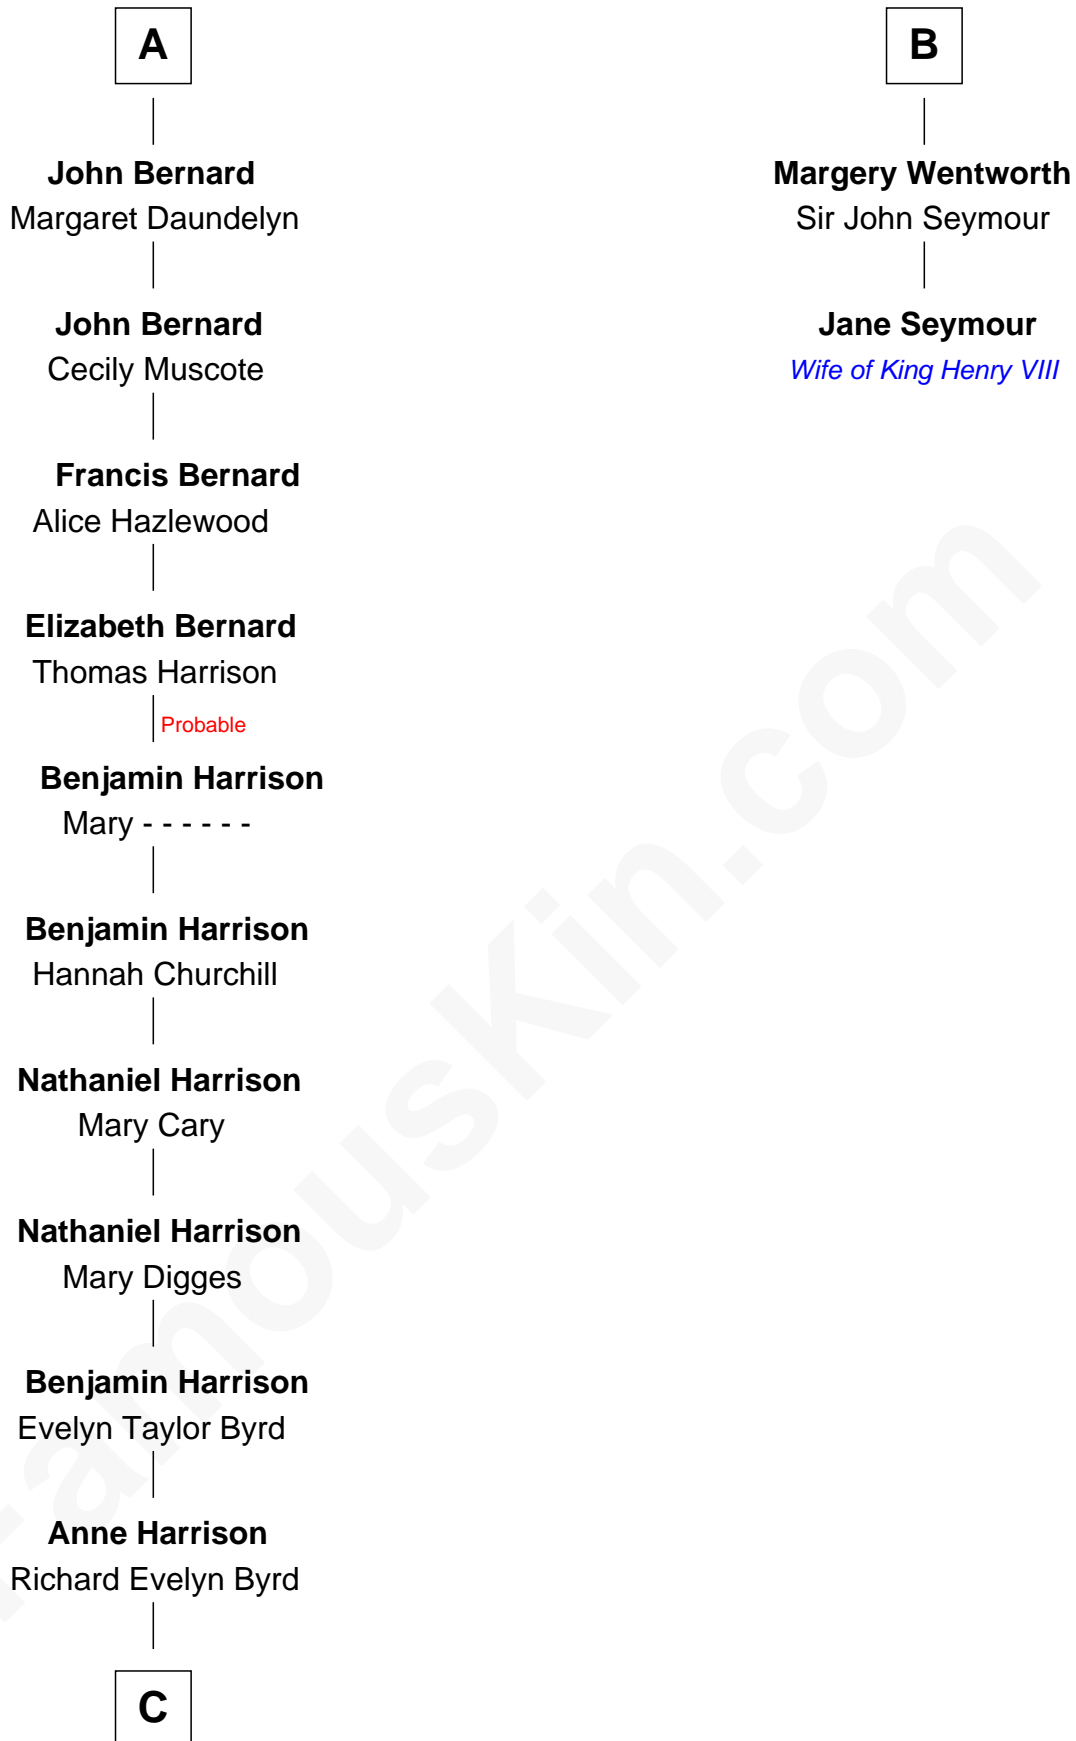

FamousKin.com
Relationship Chart of
Admiral Richard Byrd
Polar Explorer

8th cousin 11 times removed of
Jane Seymour
3rd Wife of King Henry VIII

Gunselm de Badlesmere

C

—
Col. William Byrd
Jane Meriwether Rivers

—
Richard Evelyn Byrd
Eleanor Bolling Flood

—
Admiral Richard Byrd
Polar Explorer

FamousKin.com