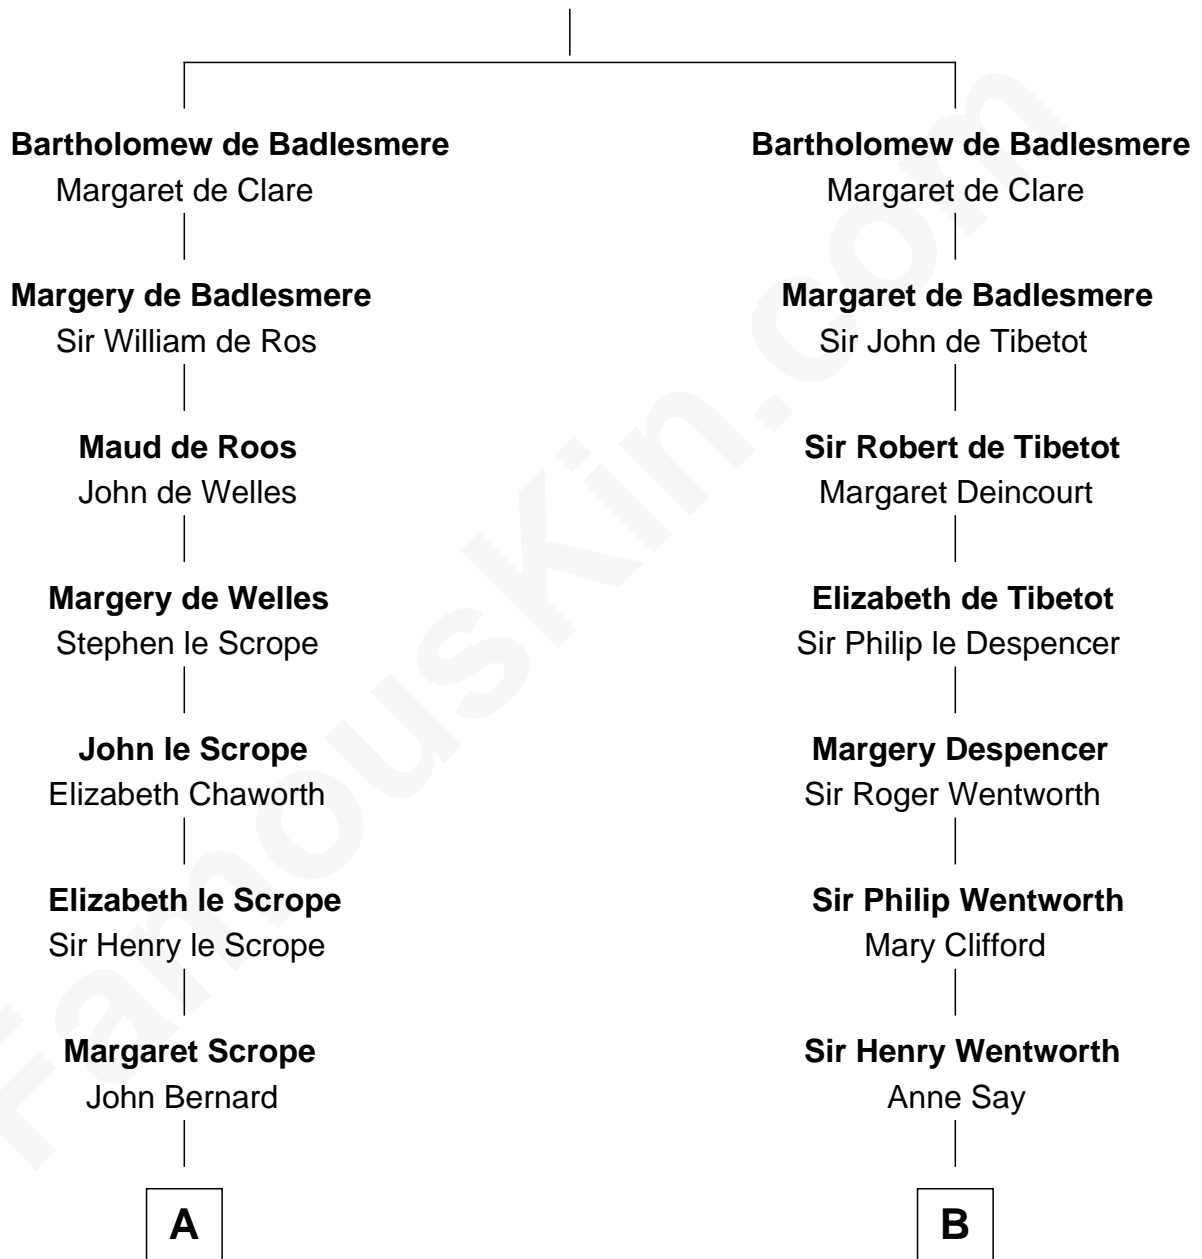

FamousKin.com
Relationship Chart of
Admiral Richard Byrd
Polar Explorer

8th cousin 11 times removed of
Jane Seymour
3rd Wife of King Henry VIII

Gunselm de Badlesmere

C

—
Col. William Byrd
Jane Meriwether Rivers

—
Richard Evelyn Byrd
Eleanor Bolling Flood

—
Admiral Richard Byrd
Polar Explorer

FamousKin.com