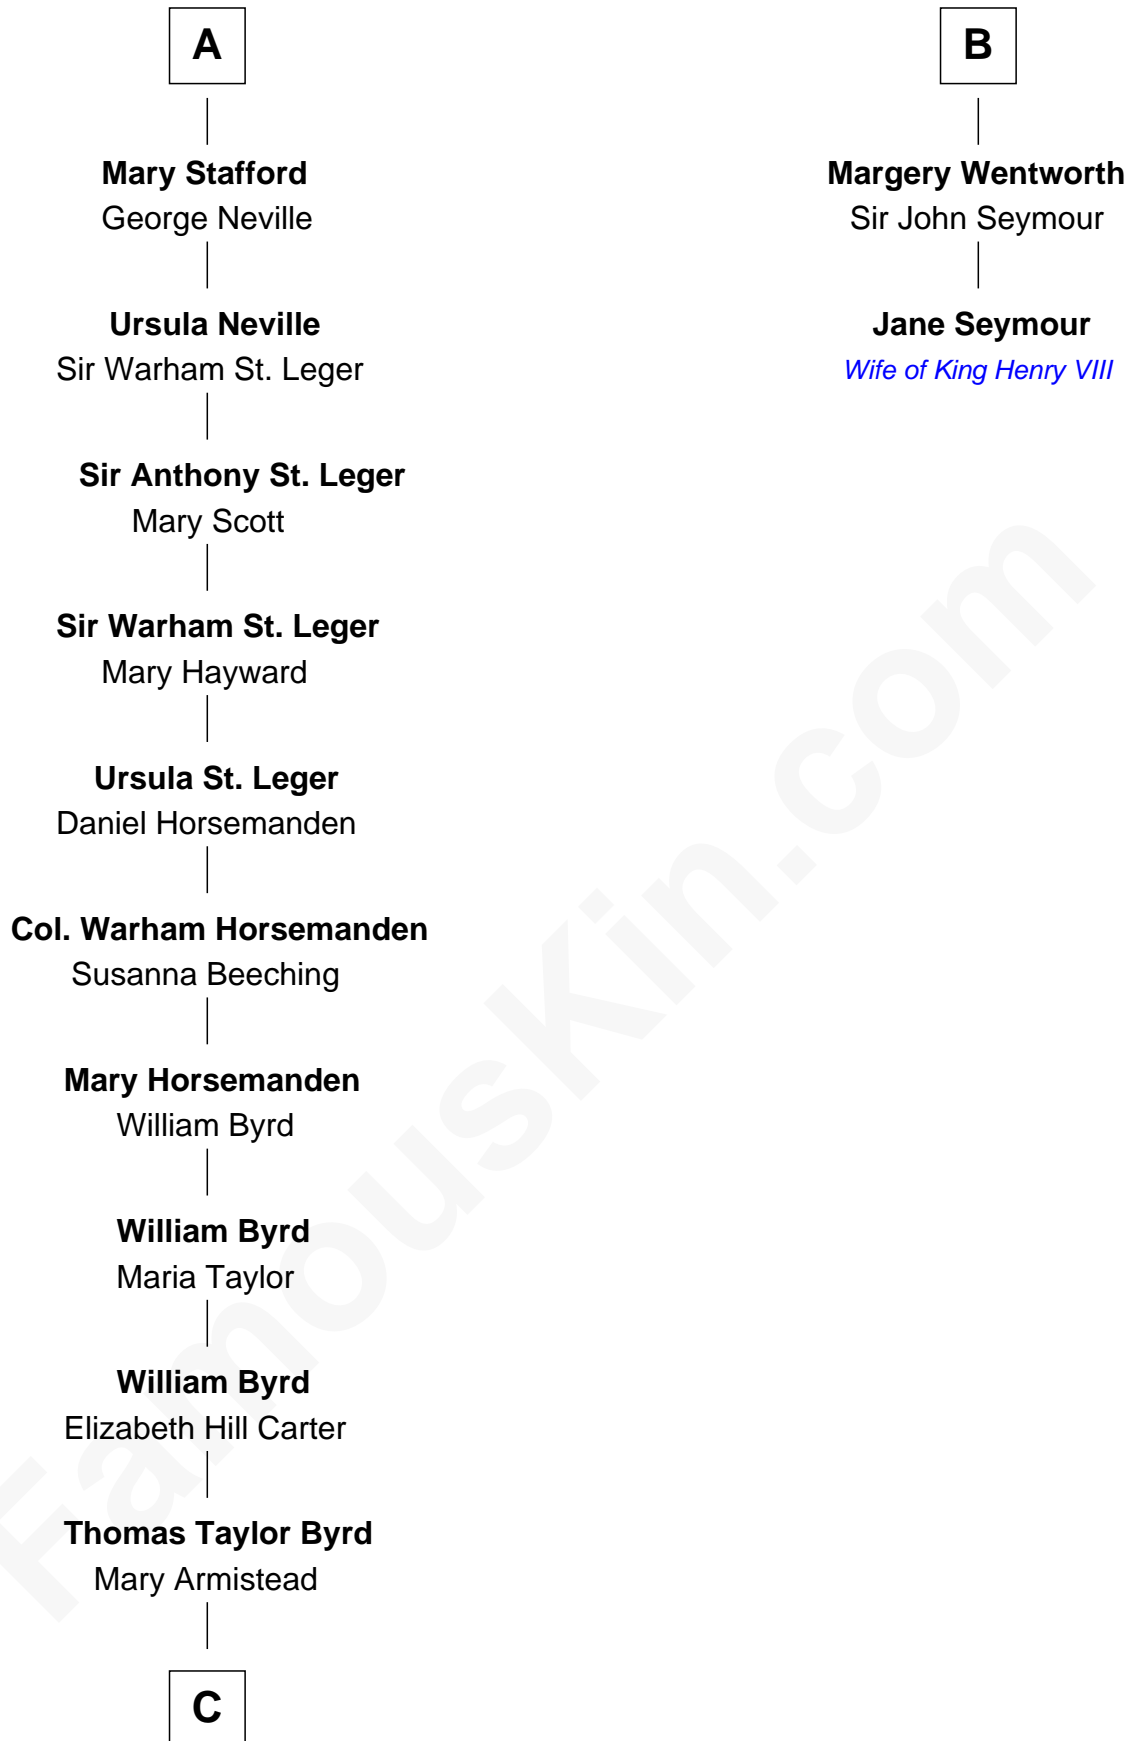

FamousKin.com

Relationship Chart of

Admiral Richard Byrd

Polar Explorer

8th cousin 12 times removed of

Jane Seymour

3rd Wife of King Henry VIII

C

Richard Evelyn Byrd

Anne Harrison

Col. William Byrd
Jane Meriwether Rivers

Richard Evelyn Byrd
Eleanor Bolling Flood

Admiral Richard Byrd

Polar Explorer

FamousKin.com