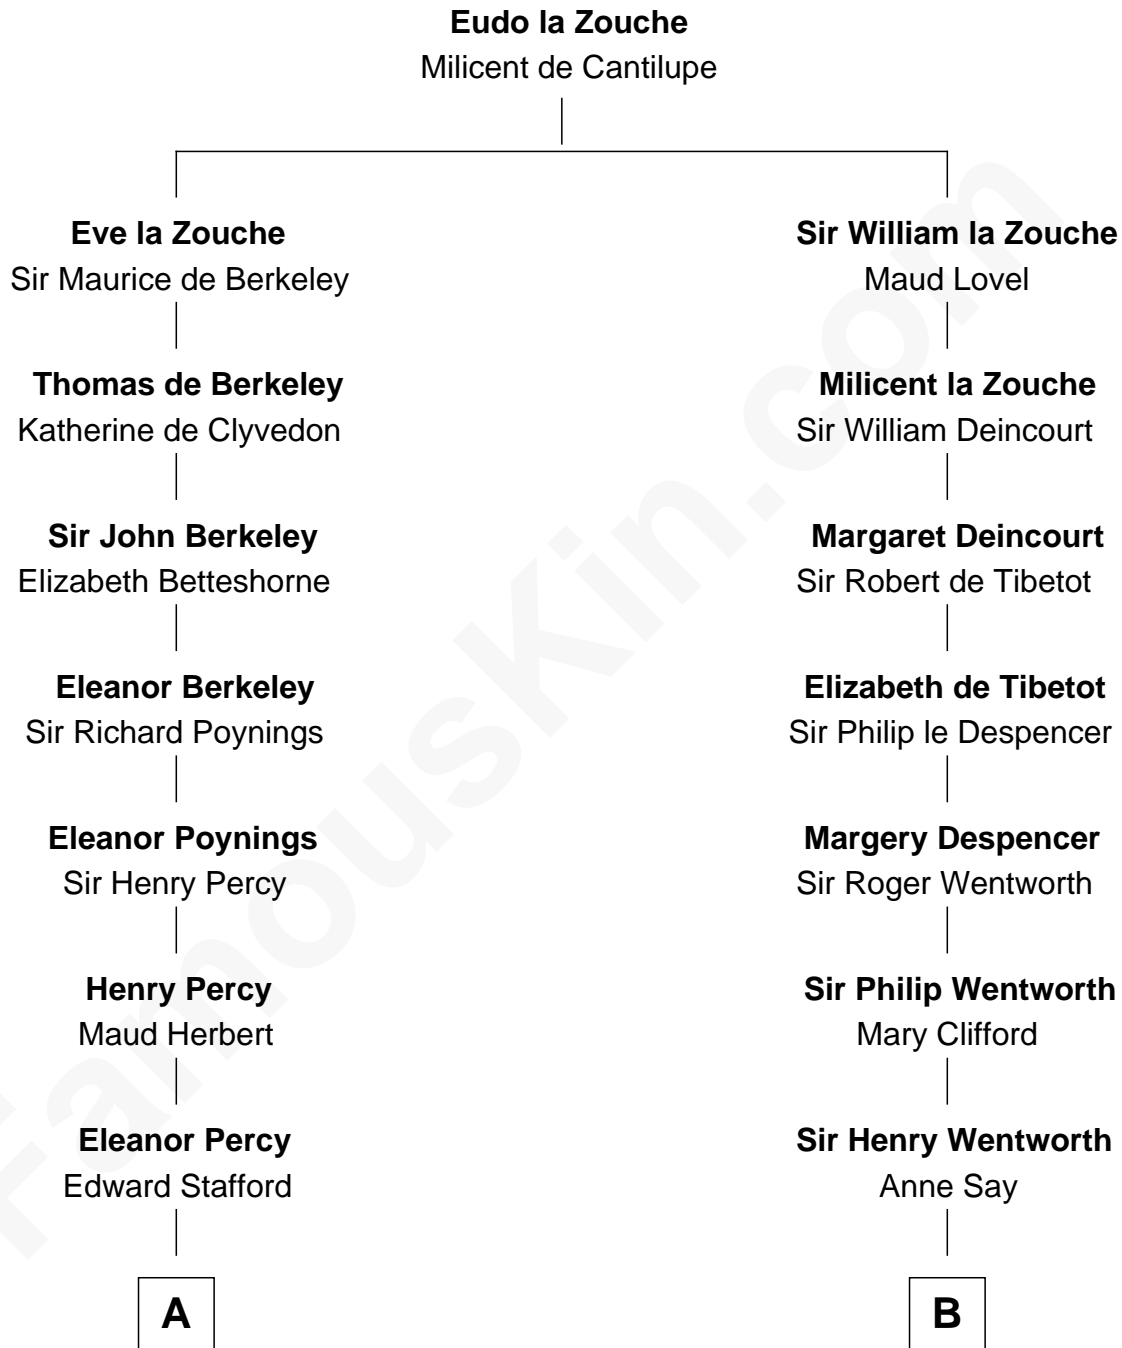

FamousKin.com

Relationship Chart of

Admiral Richard Byrd

Polar Explorer

8th cousin 12 times removed of

Jane Seymour

3rd Wife of King Henry VIII

C

Richard Evelyn Byrd

Anne Harrison

Col. William Byrd
Jane Meriwether Rivers

Richard Evelyn Byrd
Eleanor Bolling Flood

Admiral Richard Byrd

Polar Explorer

FamousKin.com