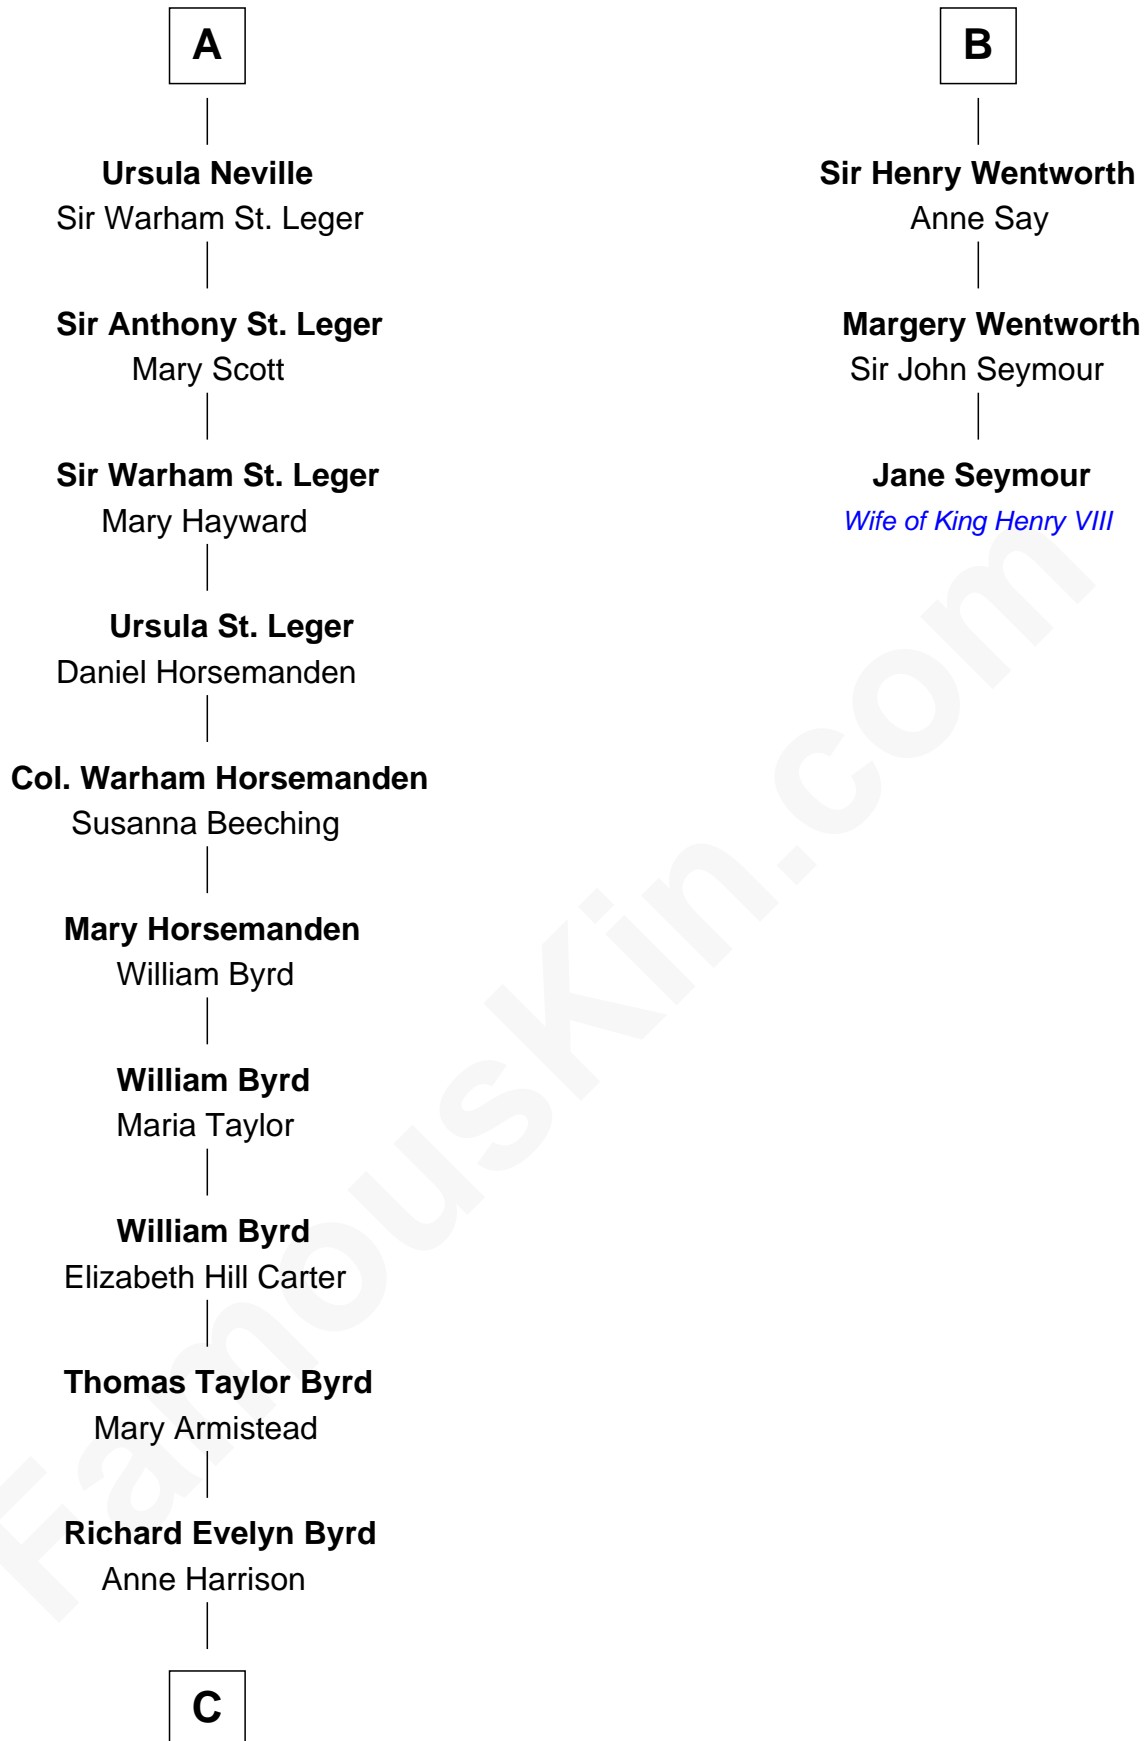

FamousKin.com

Relationship Chart of

Admiral Richard Byrd

Polar Explorer

9th cousin 10 times removed of

Jane Seymour

3rd Wife of King Henry VIII

C

—
Col. William Byrd
Jane Meriwether Rivers

—
Richard Evelyn Byrd
Eleanor Bolling Flood

—
Admiral Richard Byrd
Polar Explorer

FamousKin.com