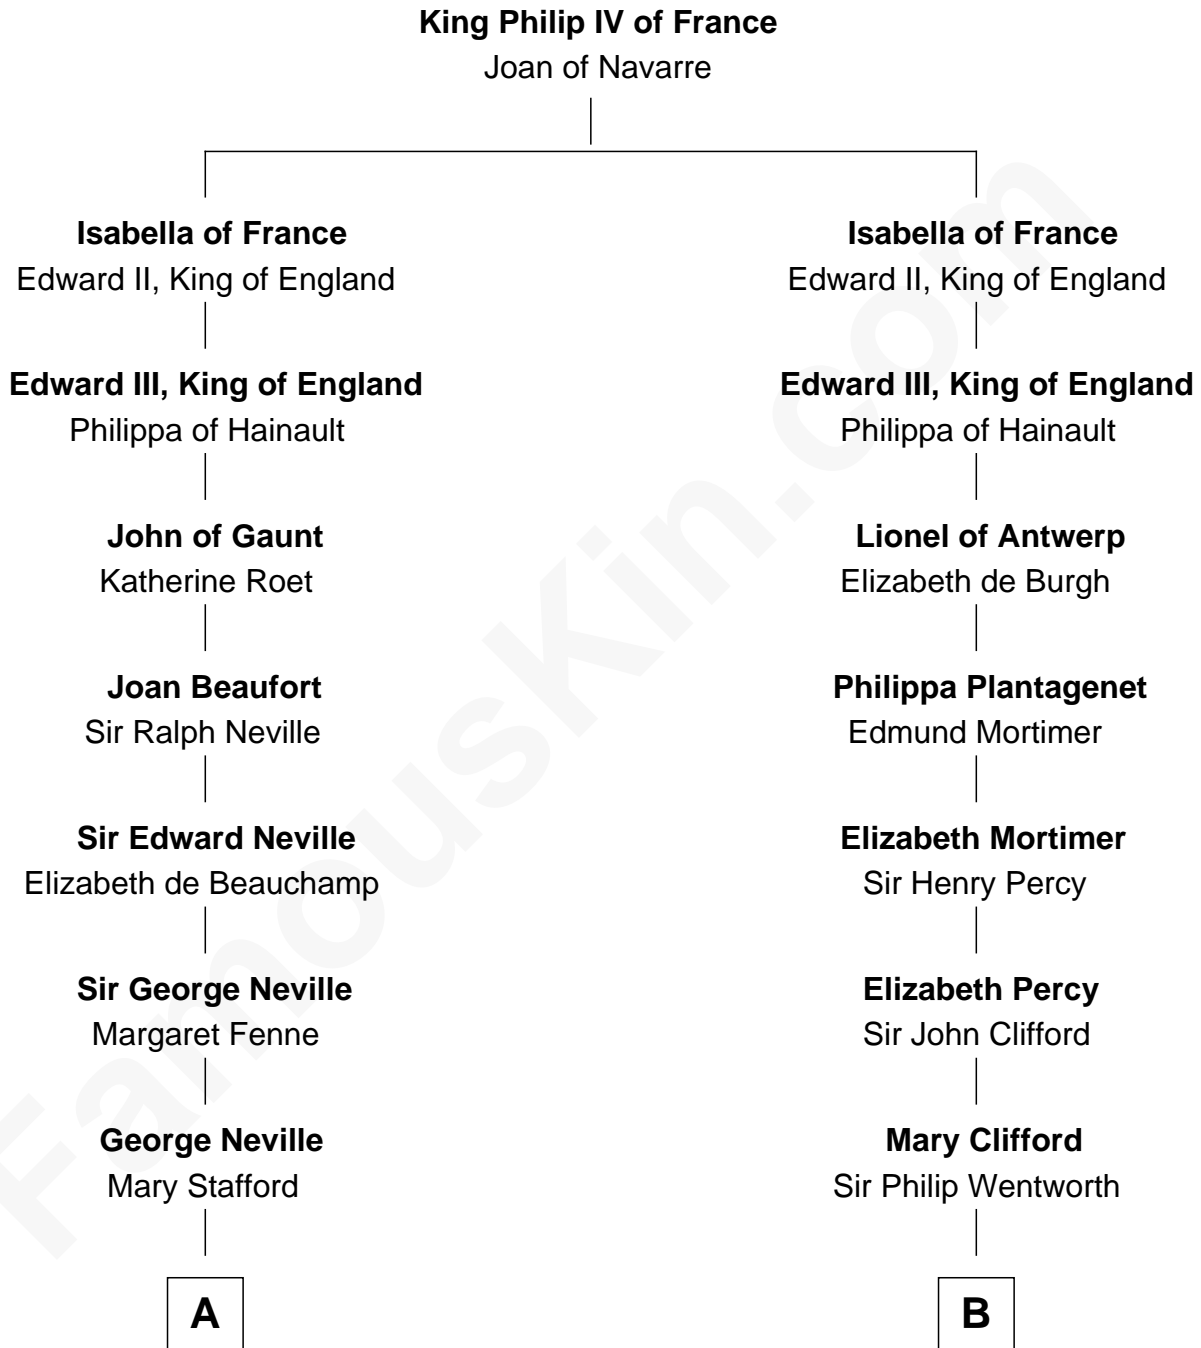

FamousKin.com

Relationship Chart of

Admiral Richard Byrd

Polar Explorer

9th cousin 10 times removed of

Jane Seymour

3rd Wife of King Henry VIII

C

—
Col. William Byrd
Jane Meriwether Rivers

—
Richard Evelyn Byrd
Eleanor Bolling Flood

—
Admiral Richard Byrd
Polar Explorer

FamousKin.com