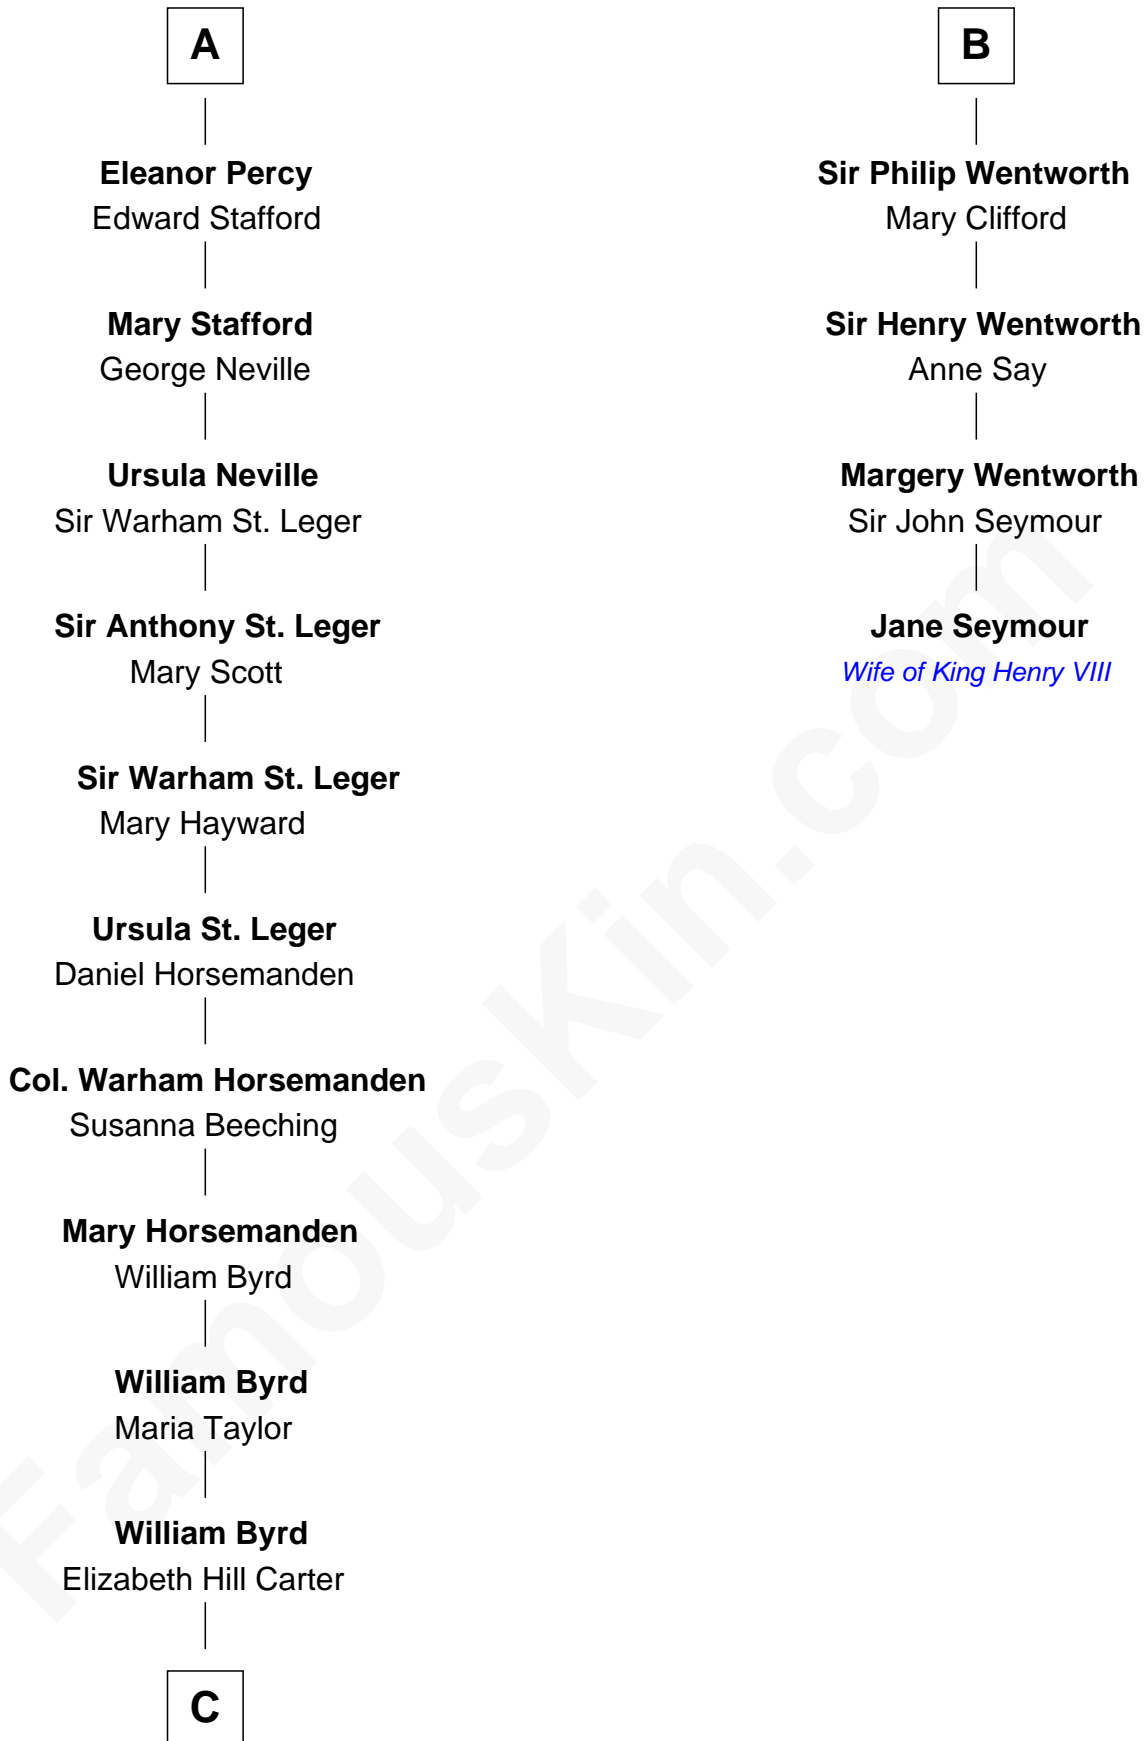

**FamousKin.com**  
**Relationship Chart of**  
**Admiral Richard Byrd**  
*Polar Explorer*

10th cousin 11 times removed of  
**Jane Seymour**  
*3rd Wife of King Henry VIII*

**C**

Thomas Taylor Byrd

Mary Armistead

Richard Evelyn Byrd

Anne Harrison

Col. William Byrd

Jane Meriwether Rivers

Richard Evelyn Byrd

Eleanor Bolling Flood

Admiral Richard Byrd

*Polar Explorer*