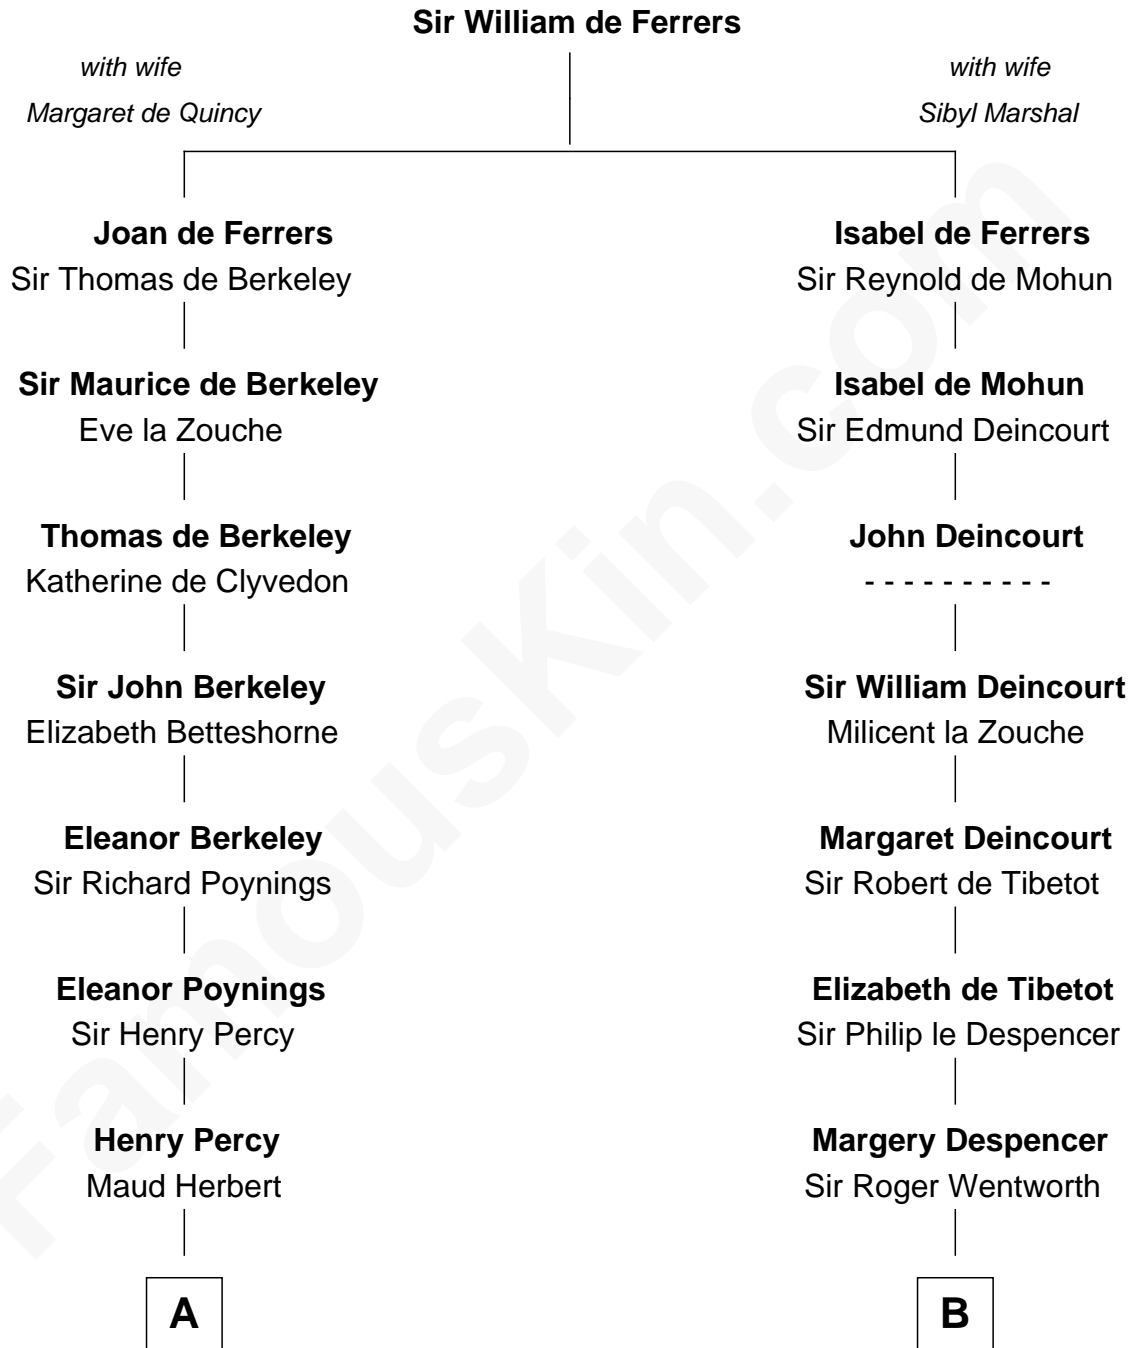

**FamousKin.com**  
**Relationship Chart of**  
**Admiral Richard Byrd**  
*Polar Explorer*

10th cousin 11 times removed of  
**Jane Seymour**  
*3rd Wife of King Henry VIII*

**C**

Thomas Taylor Byrd

Mary Armistead

Richard Evelyn Byrd

Anne Harrison

Col. William Byrd

Jane Meriwether Rivers

Richard Evelyn Byrd

Eleanor Bolling Flood

Admiral Richard Byrd

*Polar Explorer*