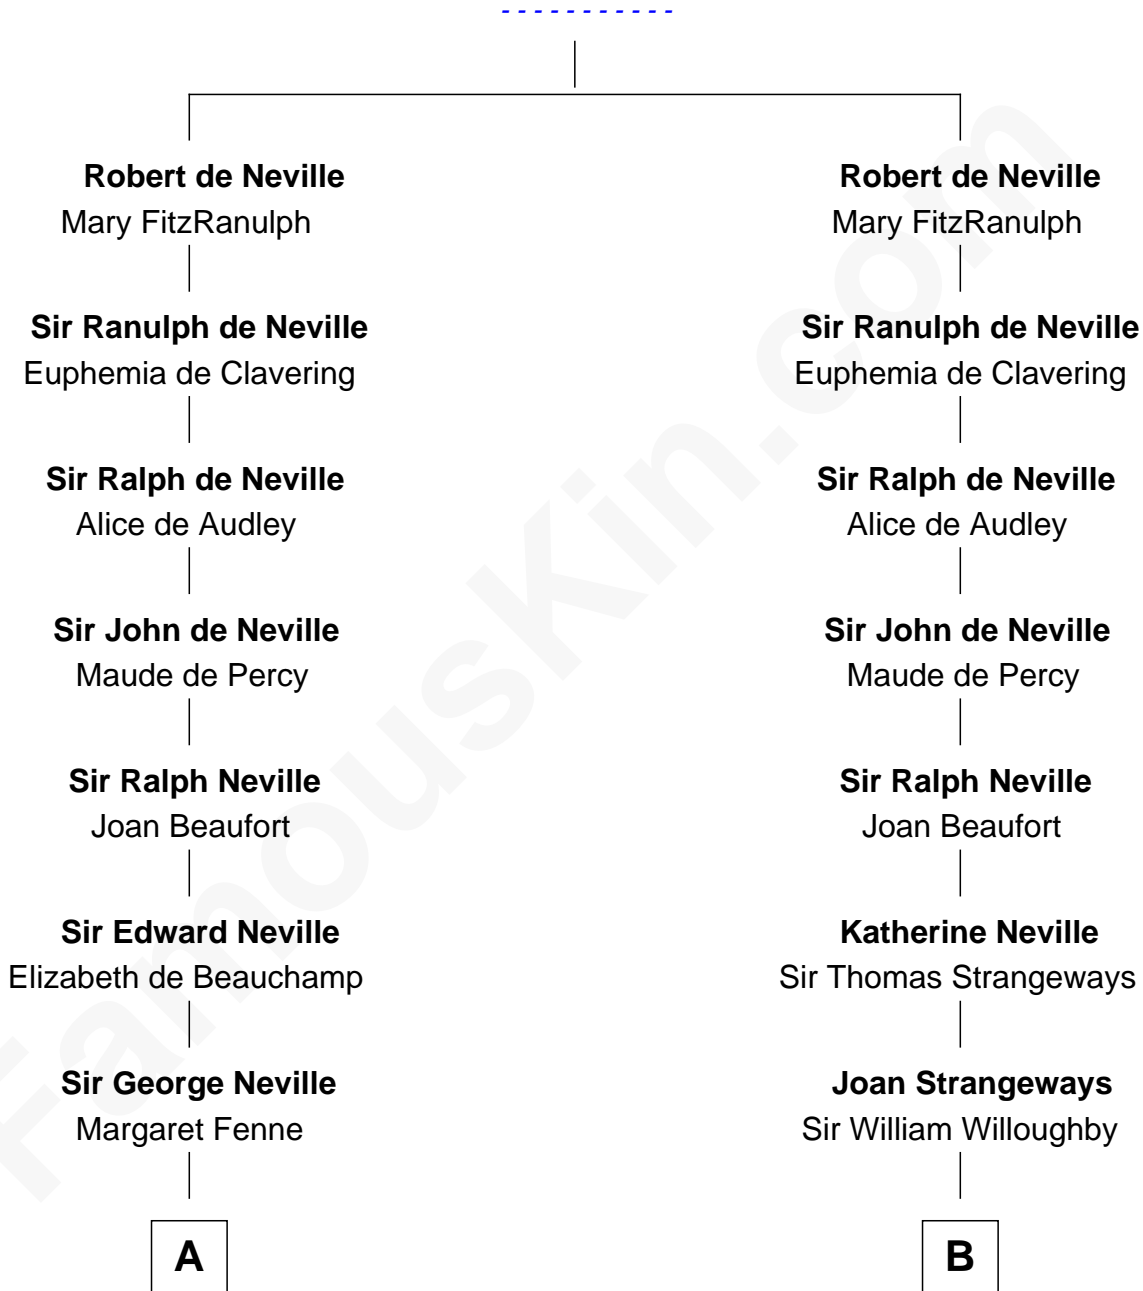

FamousKin.com
Relationship Chart of
Admiral Richard Byrd
Polar Explorer

20th cousin 1 time removed of

John Adams Morgan
1952 Olympic Sailing Gold Medalist

Sir Robert de Neville

C

Richard Evelyn Byrd

Anne Harrison

Col. William Byrd
Jane Meriwether Rivers

Richard Evelyn Byrd
Eleanor Bolling Flood

Admiral Richard Byrd
Polar Explorer

D

Harriet Elizabeth Sears
George Casper Crowninshield

Frances Cadwallader Crowninshield
John Quincy Adams