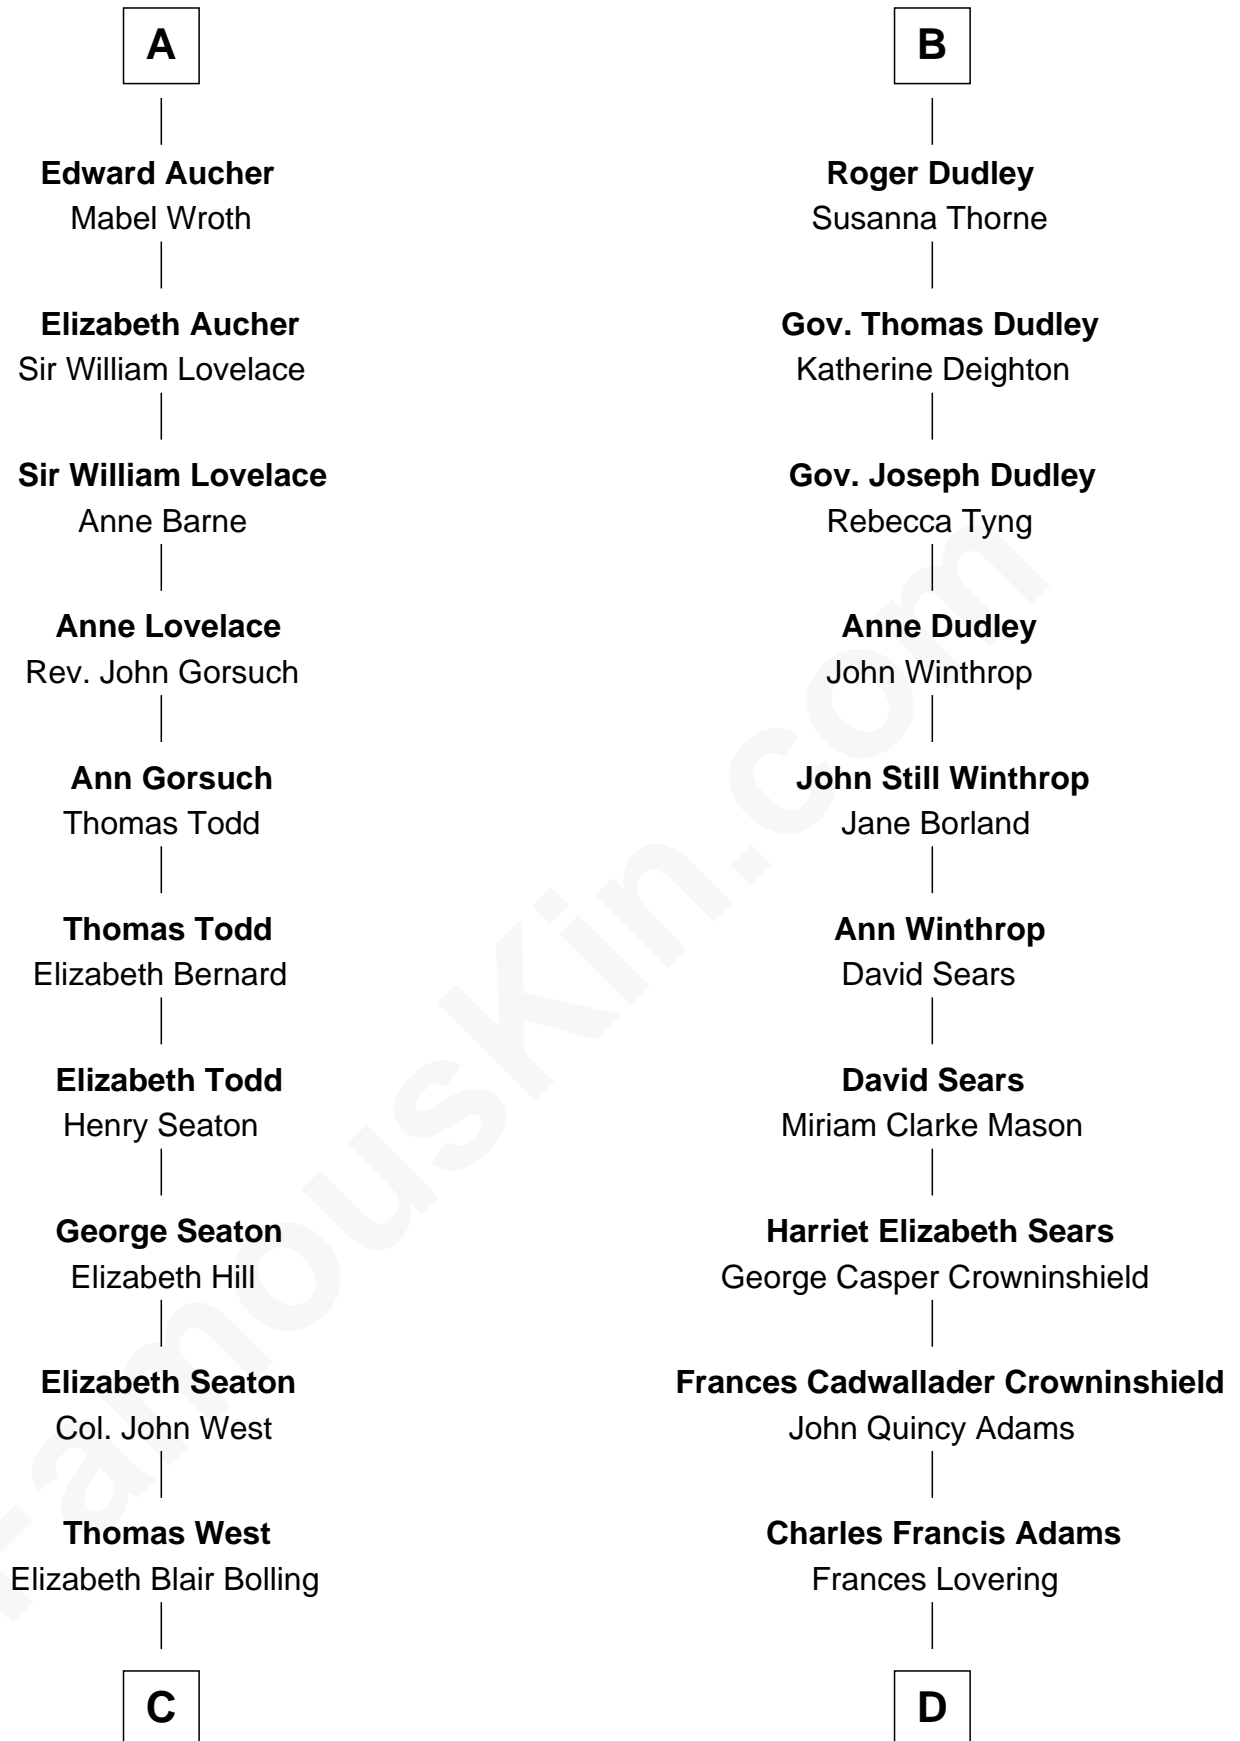

**FamousKin.com**  
**Relationship Chart of**  
**Admiral Richard Byrd**  
*Polar Explorer*

18th cousin 3 times removed of

**John Adams Morgan**  
*1952 Olympic Sailing Gold Medalist*

**C**

**Eliza Bolling West**  
Dr. Joel Walker Flood

**Col. Henry De La Warr Flood**  
Mary Elizabeth Trent

**Joel Walker Flood**  
Ella Faulkner

**Eleanor Bolling Flood**  
Richard Evelyn Byrd

**Admiral Richard Byrd**  
*Polar Explorer*

**D**

**Catherine Frances Lovering Adams**  
Henry Sturgis Morgan