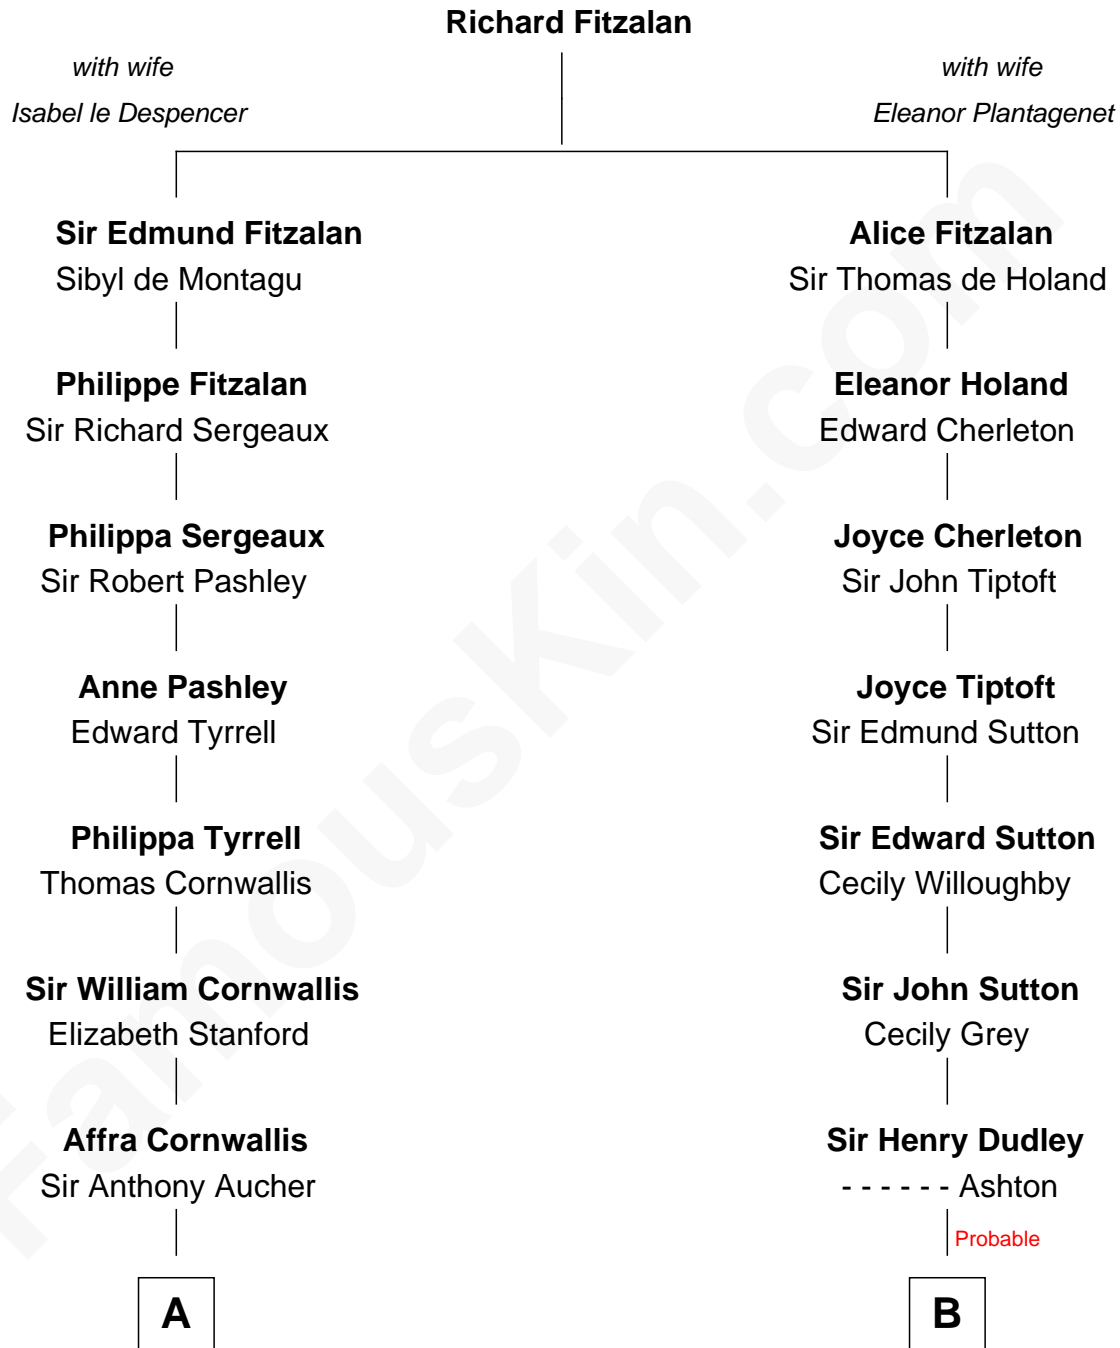

**FamousKin.com**  
**Relationship Chart of**  
**Admiral Richard Byrd**  
*Polar Explorer*

18th cousin 3 times removed of

**John Adams Morgan**  
*1952 Olympic Sailing Gold Medalist*

**C**

**Eliza Bolling West**  
Dr. Joel Walker Flood

**Col. Henry De La Warr Flood**  
Mary Elizabeth Trent

**Joel Walker Flood**  
Ella Faulkner

**Eleanor Bolling Flood**  
Richard Evelyn Byrd

**Admiral Richard Byrd**  
*Polar Explorer*

**D**

**Catherine Frances Lovering Adams**  
Henry Sturgis Morgan