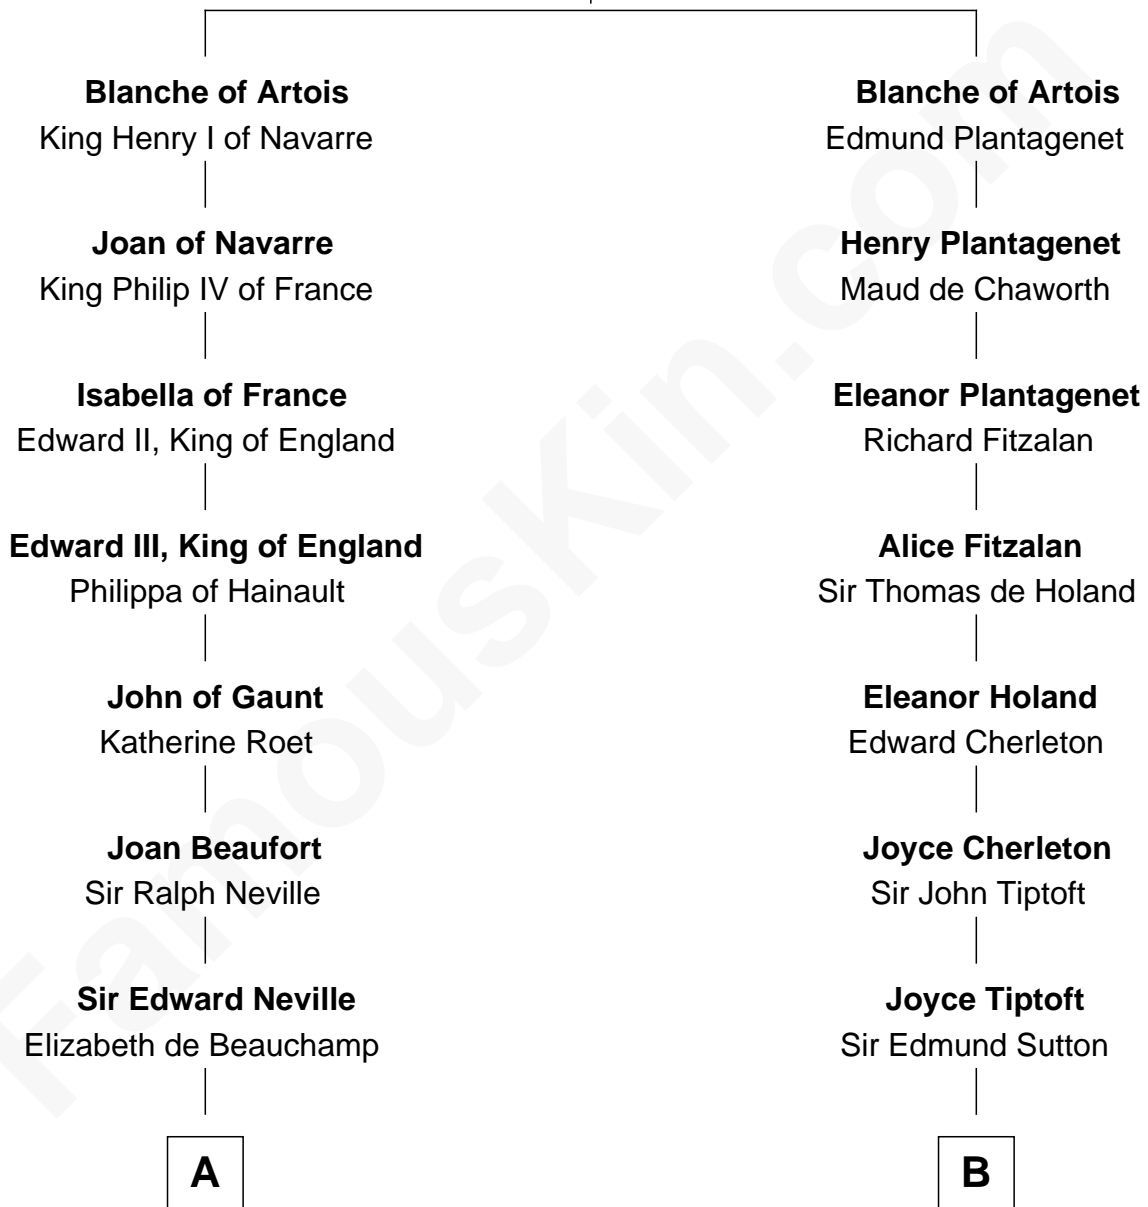

# FamousKin.com Relationship Chart of

**Admiral Richard Byrd**

*Polar Explorer*

21st cousin of

**John Adams Morgan**

*1952 Olympic Sailing Gold Medalist*

**Robert I, Count of Artois**

Matilda of Brabant

**C**

**Thomas Taylor Byrd**

Mary Armistead

**Richard Evelyn Byrd**

Anne Harrison

**Col. William Byrd**

Jane Meriwether Rivers

**Richard Evelyn Byrd**

Eleanor Bolling Flood

**Admiral Richard Byrd**

*Polar Explorer*

**D**

**Harriet Elizabeth Sears**

George Casper Crowninshield

**Frances Cadwallader Crowninshield**

John Quincy Adams