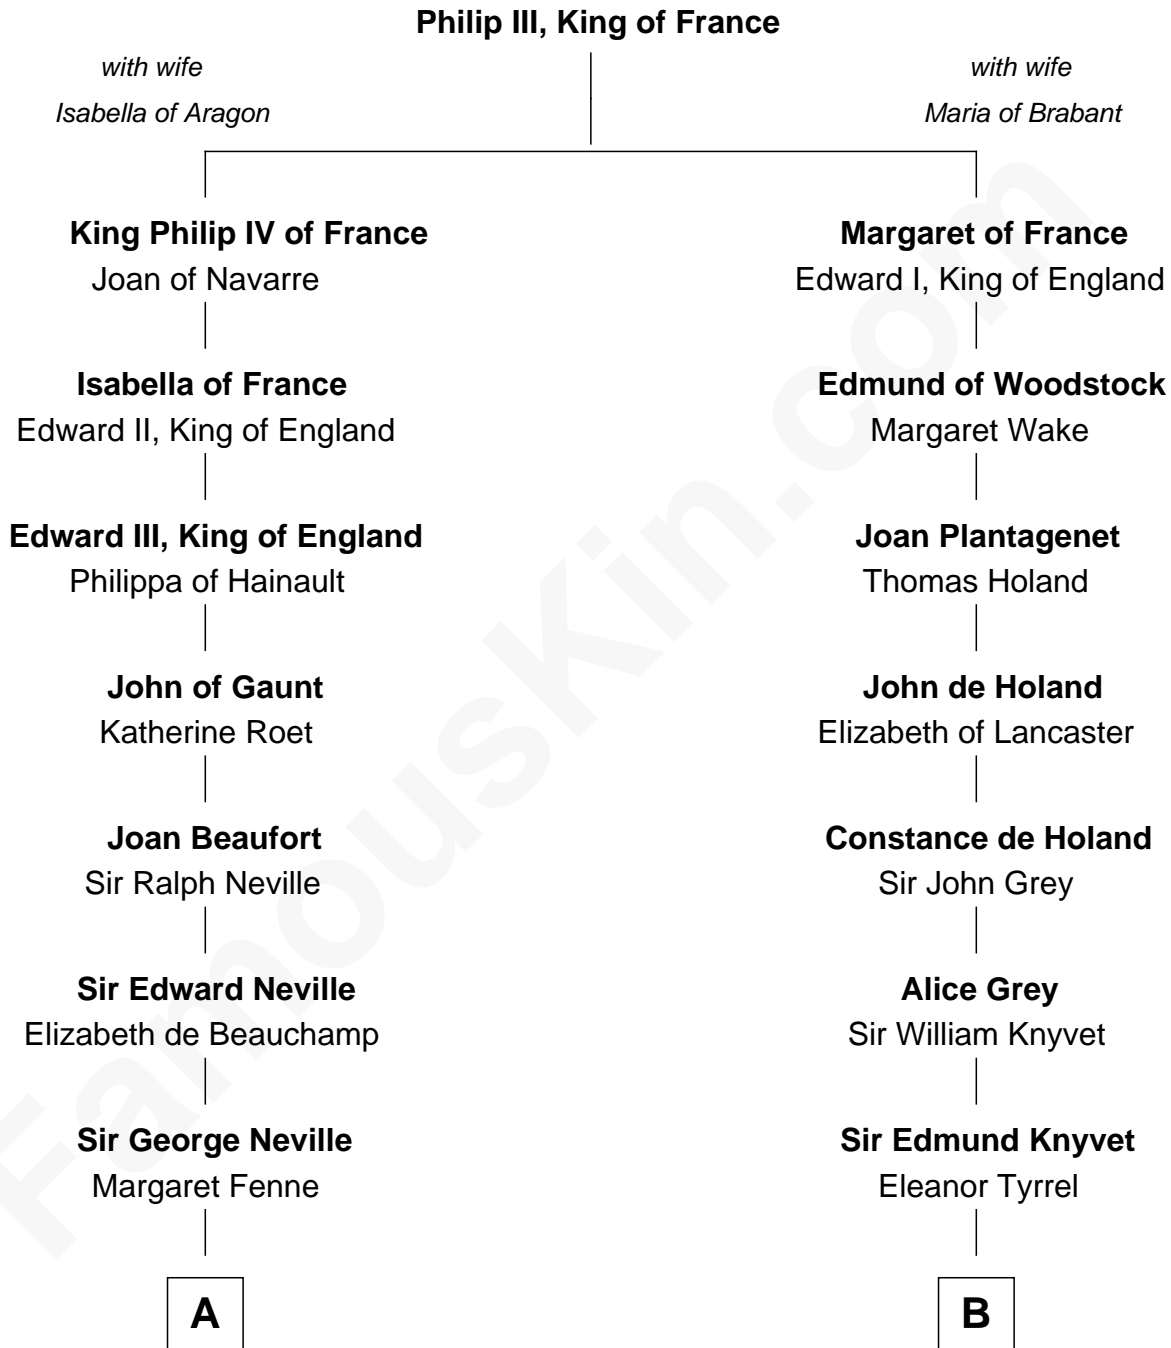

**FamousKin.com**  
**Relationship Chart of**  
**Admiral Richard Byrd**  
*Polar Explorer*

20th cousin 1 time removed of

**John Adams Morgan**  
*1952 Olympic Sailing Gold Medalist*

**C**

**Richard Evelyn Byrd**  
Anne Harrison

**Col. William Byrd**  
Jane Meriwether Rivers

**Richard Evelyn Byrd**  
Eleanor Bolling Flood

**Admiral Richard Byrd**  
*Polar Explorer*

**D**

**Abigail Brown Brooks**  
Charles Francis Adams

**John Quincy Adams**  
Frances Cadwallader Crowninshield