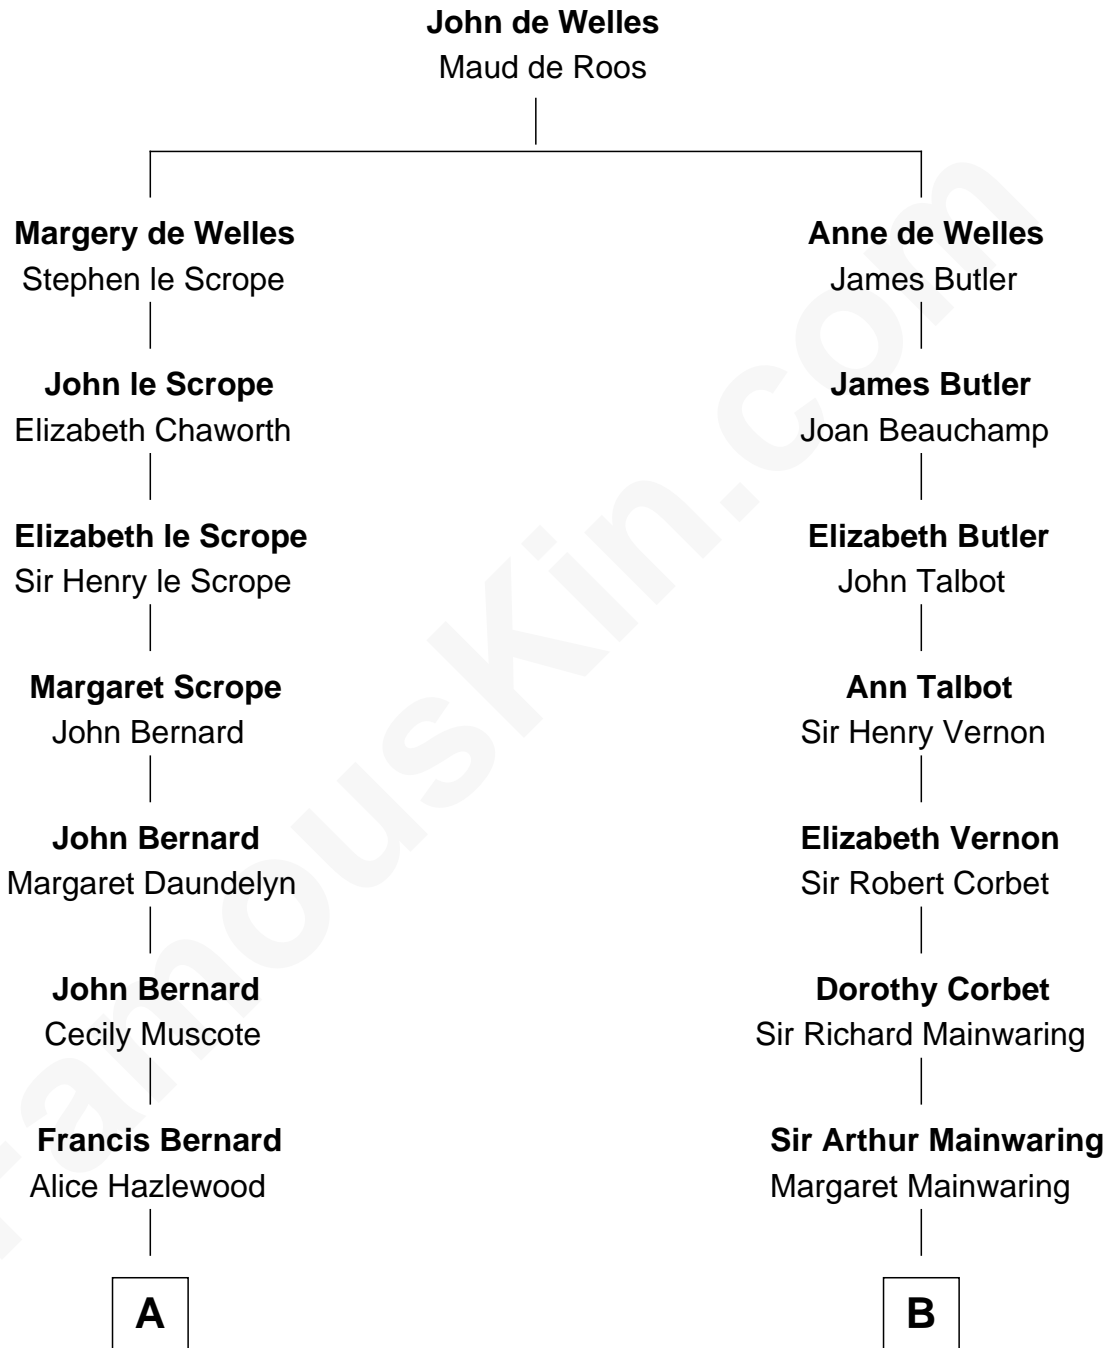

FamousKin.com
Relationship Chart of
Admiral Richard Byrd
Polar Explorer

16th cousin 3 times removed of

John Adams Morgan
1952 Olympic Sailing Gold Medalist

C

John Pierpont Morgan

Jane Norton Grew

Henry Sturgis Morgan

Catherine Frances Lovering Adams

John Adams Morgan

Olympic Gold Medalist

FamousKin.com