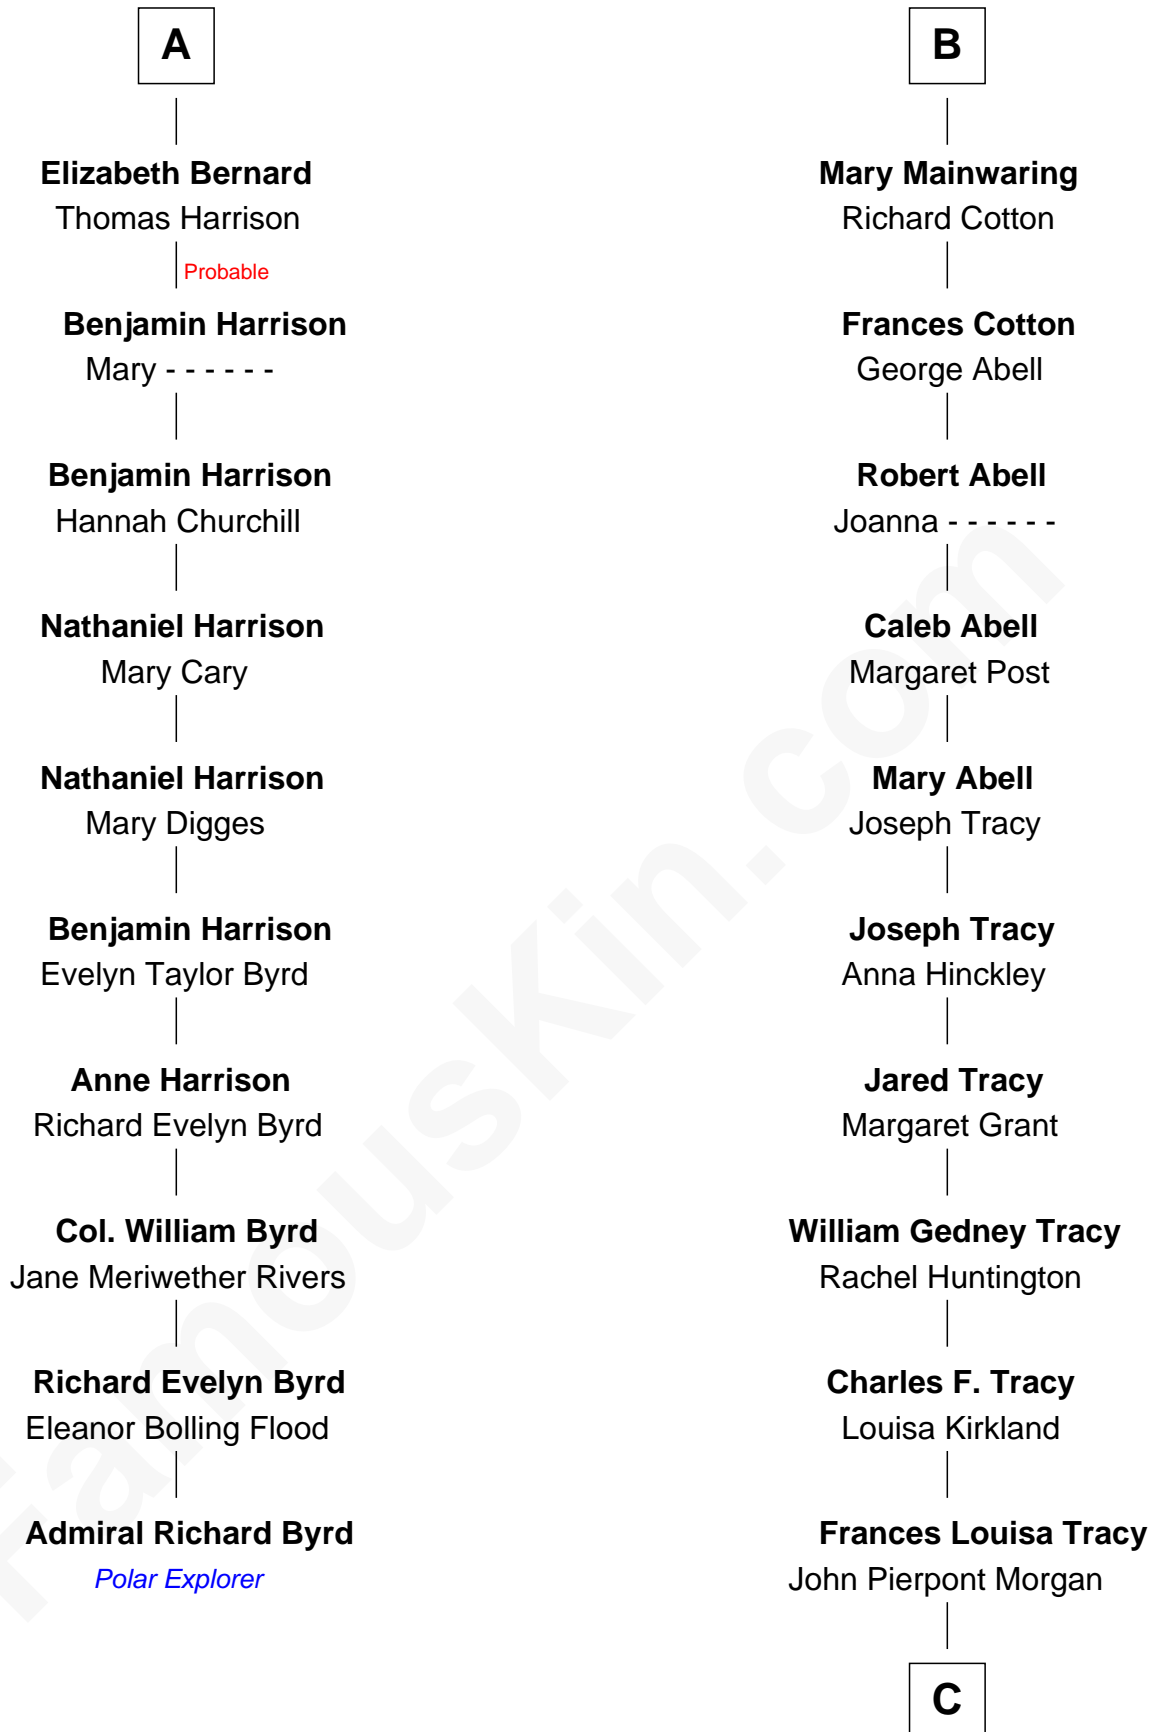

FamousKin.com
Relationship Chart of
Admiral Richard Byrd
Polar Explorer

16th cousin 3 times removed of

John Adams Morgan
1952 Olympic Sailing Gold Medalist

C

John Pierpont Morgan

Jane Norton Grew

Henry Sturgis Morgan

Catherine Frances Lovering Adams

John Adams Morgan

Olympic Gold Medalist

FamousKin.com